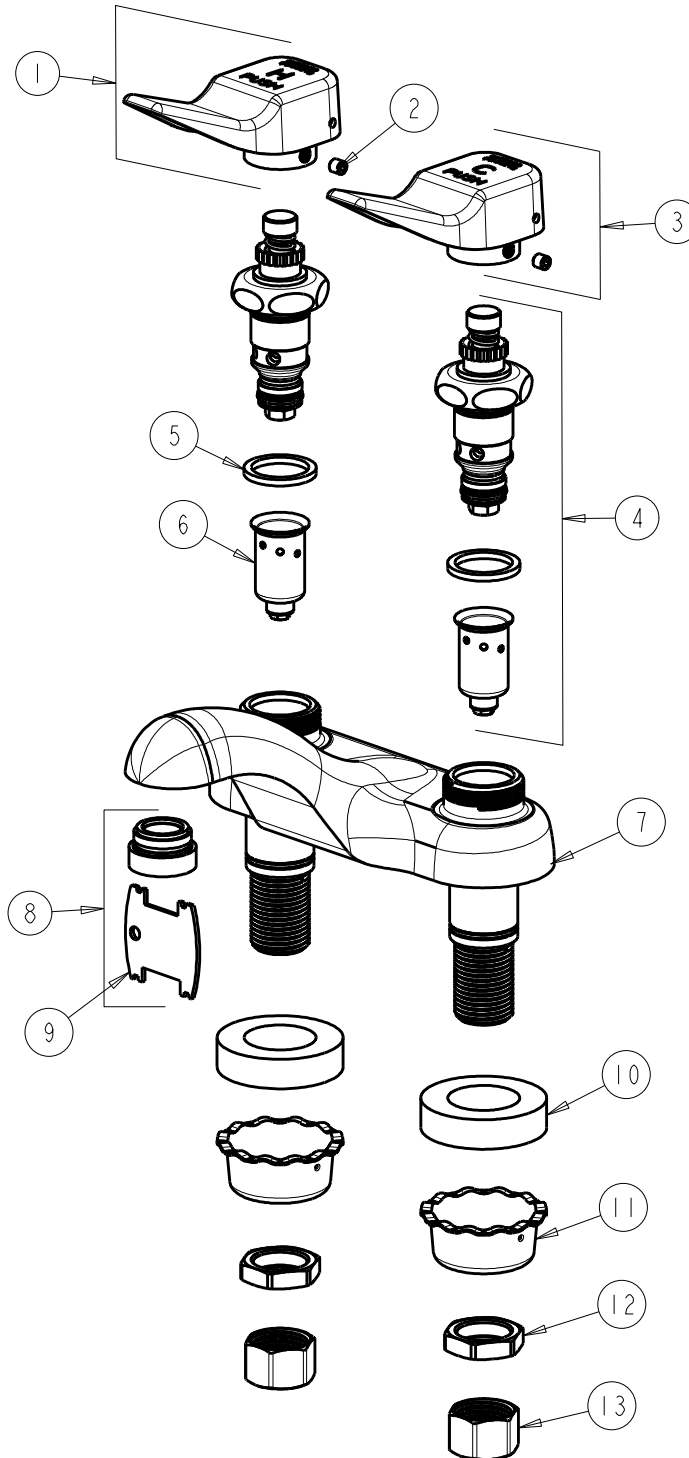

CHICAGO FAUCETS
a Geberit company

2100 South Clearwater Drive
Des Plaines, IL 60018
Phone: 847-803-5000
Fax: 847-803-5454
www.chicagofaucets.com

REPAIR PARTS

FITTING NO.

802-VE2805-336ABCP

SUBMITTED MODEL NO.

BY: SID DATE: 06-07-12

CHK: *[Signature]* REV:

ITEM NO.

FOR TECHNICAL ASSISTANCE
1-800-TEC-TRUE (1-800-832-8783)

ITEM	PART NO.	DESCRIPTION	ITEM	PART NO.	DESCRIPTION
1	336-403JKCP	HOT PUSH-TILT V.R. HANDLE	8	E2805JKCP	VP ECONOFLO SPRAY OUTLET w/KEY
2	665-016JKNF	SET SCREW	9	3-024JKRCF	KEY, VP
3	336-402JKCP	COLD PUSH-TILT V.R. HANDLE	10	555-313JKNF	WASHER
4	335-XJKABNF	TIP TAP CARTRIDGE FOR 335X	11	1797-114JKNF	BASIN COCK WASHER
5	1-043JKNF	GASKET, CAP 1 X .80 X .09	12	49-004JKRBF	LOCKNUT
6	333-073JKNF	DASHPOT, SLOW	13	49-005JKRBF	COUPLING NUT
7	---	VALVE BODY NOT SOLD SEPARATELY			