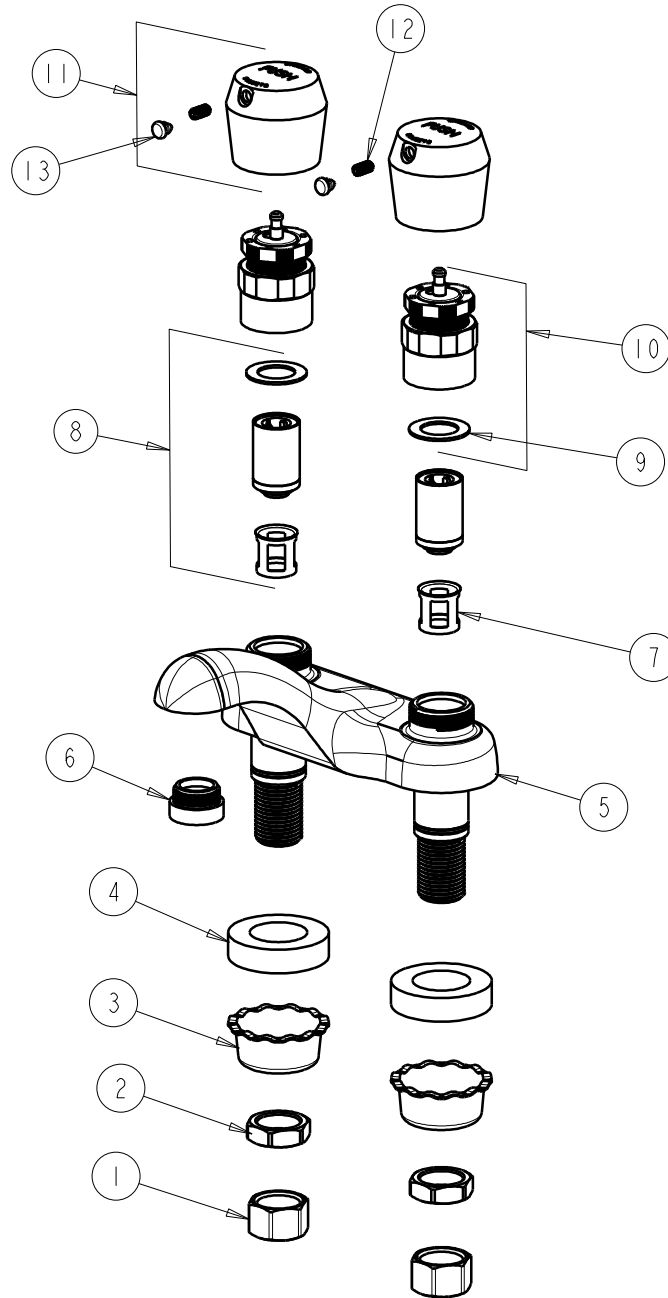

CHICAGO FAUCETS
a Geberit company

2100 South Clearwater Drive
Des Plaines, IL 60018
Phone: 847-803-5000
Fax: 847-803-5454
www.chicagofaucets.com

REPAIR PARTS

FITTING NO.

802-V665ABCP

SUBMITTED MODEL NO.

ITEM NO.

FOR TECHNICAL ASSISTANCE
1-800-TEC-TRUE (1-800-832-8783)

BY: SID DATE: 10-29-08

CHK: *[Signature]* REV:

ITEM	PART NO.	DESCRIPTION	ITEM	PART NO.	DESCRIPTION
1	49-005JKRBF	COUPLING NUT	8	671-XJKNF	MVP CARTRIDGE
2	49-004JKRBF	LOCKNUT	9	665-011JKNF	WASHER, SEALING
3	1797-114JKNF	BASIN COCK WASHER	10	665-190JKNF	ACTUATOR ASSEMBLY
4	555-313JKNF	WASHER	11	665-PSHJKCP	HANDLE PUSH BUTTON ASSEMBLY
5	—	VALVE BODY NOT SOLD SEPARATELY	12	665-116JKNF	SET SCREW
6	E12VPJKCP	V.R. SOFTFLO AERATOR	13	665-309KJKNF	RED & BLUE BUTTONS
7	667-402JKNF	FILTER			