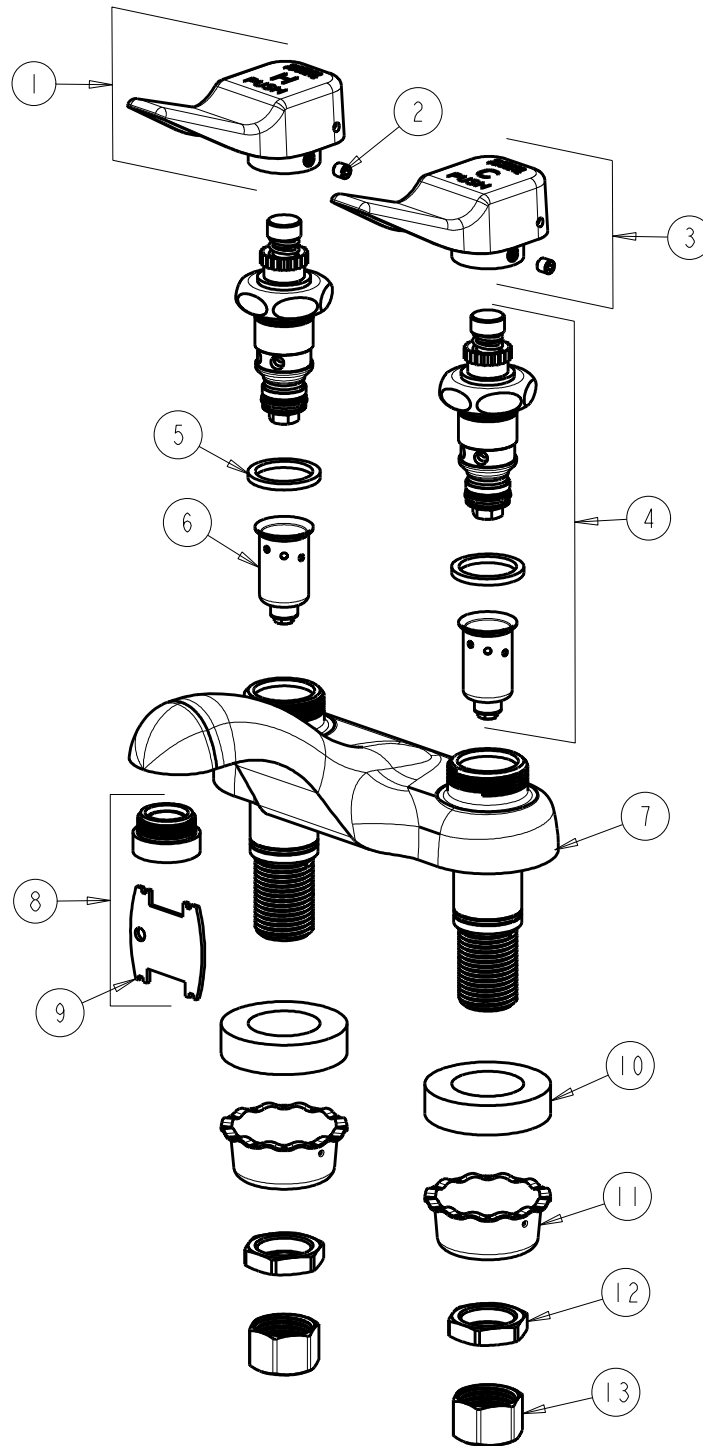

CHICAGO FAUCETS
a Geberit company

2100 South Clearwater Drive
Des Plaines, IL 60018
Phone: 847-803-5000
Fax: 847-803-5454
www.chicagofaucets.com

REPAIR PARTS

FITTING NO.

802-V336ABCP

SUBMITTED MODEL NO.

ITEM NO.

FOR TECHNICAL ASSISTANCE
1-800-TEC-TRUE (1-800-832-8783)

BY: SID DATE: 06-07-12

CHK: *[Signature]* REV:

ITEM	PART NO.	DESCRIPTION	ITEM	PART NO.	DESCRIPTION
1	336-403KJKCP	HOT PUSH-TILT V.R. HANDLE	8	E12VPJKCP	V.R. SOFTFLO AERATOR W/ KEY
2	665-016JKNF	SET SCREW	9	3-024JKRCF	KEY, VP
3	336-402KJKCP	COLD PUSH-TILT V.R. HANDLE	10	555-313JKNF	WASHER
4	335-XJKABNF	TIP TAP CARTRIDGE FOR 335X	11	1797-114JKNF	BASIN COCK WASHER
5	1-043JKNF	GASKET, CAP 1 X .80 X .09	12	49-004JKRBF	LOCKNUT
6	333-073KJKNF	DASHPOT, SLOW	13	49-005JKRBF	COUPLING NUT
7	—	VALVE BODY NOT SOLD SEPARATELY			