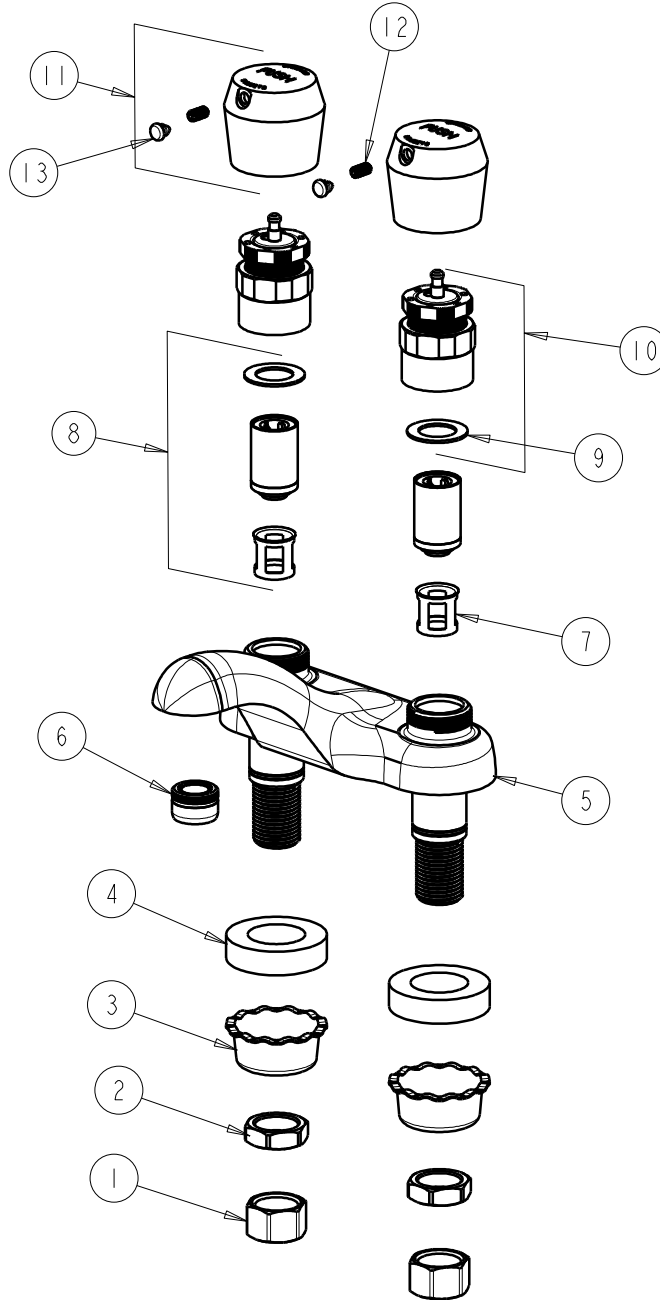

CHICAGO FAUCETS
a Geberit company

2100 South Clearwater Drive
Des Plaines, IL 60018
Phone: 847-803-5000
Fax: 847-803-5454
www.chicagofaucets.com

REPAIR PARTS

FITTING NO.
802-665ABCP
SUBMITTED MODEL NO.

FOR TECHNICAL ASSISTANCE
1-800-TEC-TRUE (1-800-832-8783)

BY: SID DATE: 10-29-08
CHK: *[Signature]* REV:

ITEM NO.

ITEM	PART NO.	DESCRIPTION	ITEM	PART NO.	DESCRIPTION
1	49-005JKRBF	COUPLING NUT	8	671-XJKNF	MVP CARTRIDGE
2	49-004JKRBF	LOCKNUT	9	665-011JKNF	WASHER, SEALING
3	1797-114JKNF	BASIN COCK WASHER	10	665-190JKNF	ACTUATOR ASSEMBLY
4	555-313JKNF	WASHER	11	665-PSHJKCP	HANDLE PUSH BUTTON ASSEMBLY
5	—	VALVE BODY NOT SOLD SEPARATELY	12	665-116JKNF	SET SCREW
6	E12JKCP	SOFTFLO OUTLET	13	665-309KJKNF	RED & BLUE BUTTONS
7	667-402JKNF	FILTER			