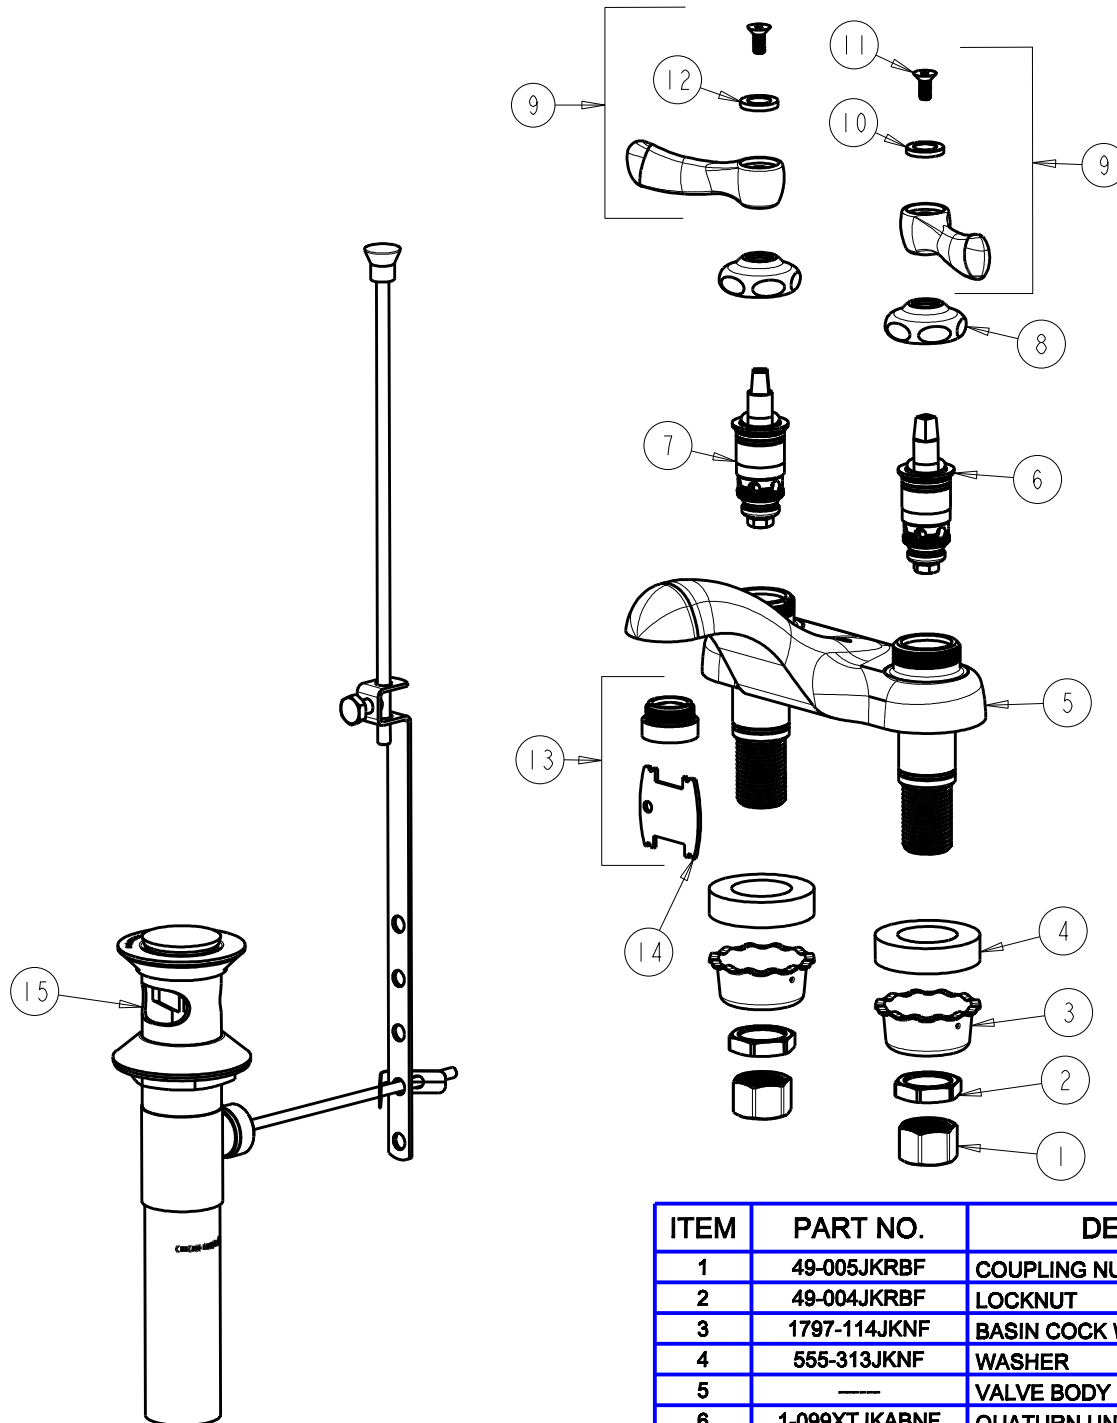

CHICAGO FAUCETS
a Geberit company

2100 South Clearwater Drive
Des Plaines, IL 60018
Phone: 847-803-5000
Fax: 847-803-5454
www.chicagofaucets.com

REPAIR PARTS

FITTING NO.

797-VABCP

SUBMITTED MODEL NO.

ITEM NO.

BY: JAR

DATE: 10-28-11

CHK: *[Signature]*

REV:

FOR TECHNICAL ASSISTANCE
1-800-TEC-TRUE (1-800-832-8783)

ITEM	PART NO.	DESCRIPTION
1	49-005JKRBF	COUPLING NUT
2	49-004JKRBF	LOCKNUT
3	1797-114JKNF	BASIN COCK WASHER
4	555-313JKNF	WASHER
5	---	VALVE BODY (NOT SOLD SEPARATELY)
6	1-099XTJKABNF	QUATURN UNIT (RH)
7	1-100XTJKABNF	QUATURN UNIT (LH)
8	1-214JKCP	CAP
9	390-PRJKCP	LEVER HANDLE ASSEMBLY (PAIR)
10	633-123JKNF	INDEX BUTTON (BLUE)
11	420-020JKNF	SCREW, 1/8 FLAT HEX HEAD X 1/2
12	633-023JKNF	INDEX BUTTON (RED)
13	E12VPJKCP	V.R. SOFTFLO AERATOR W/ KEY
14	3-024JKRCF	KEY, VP
15	1222-KJKCP	POP-UP WASTE