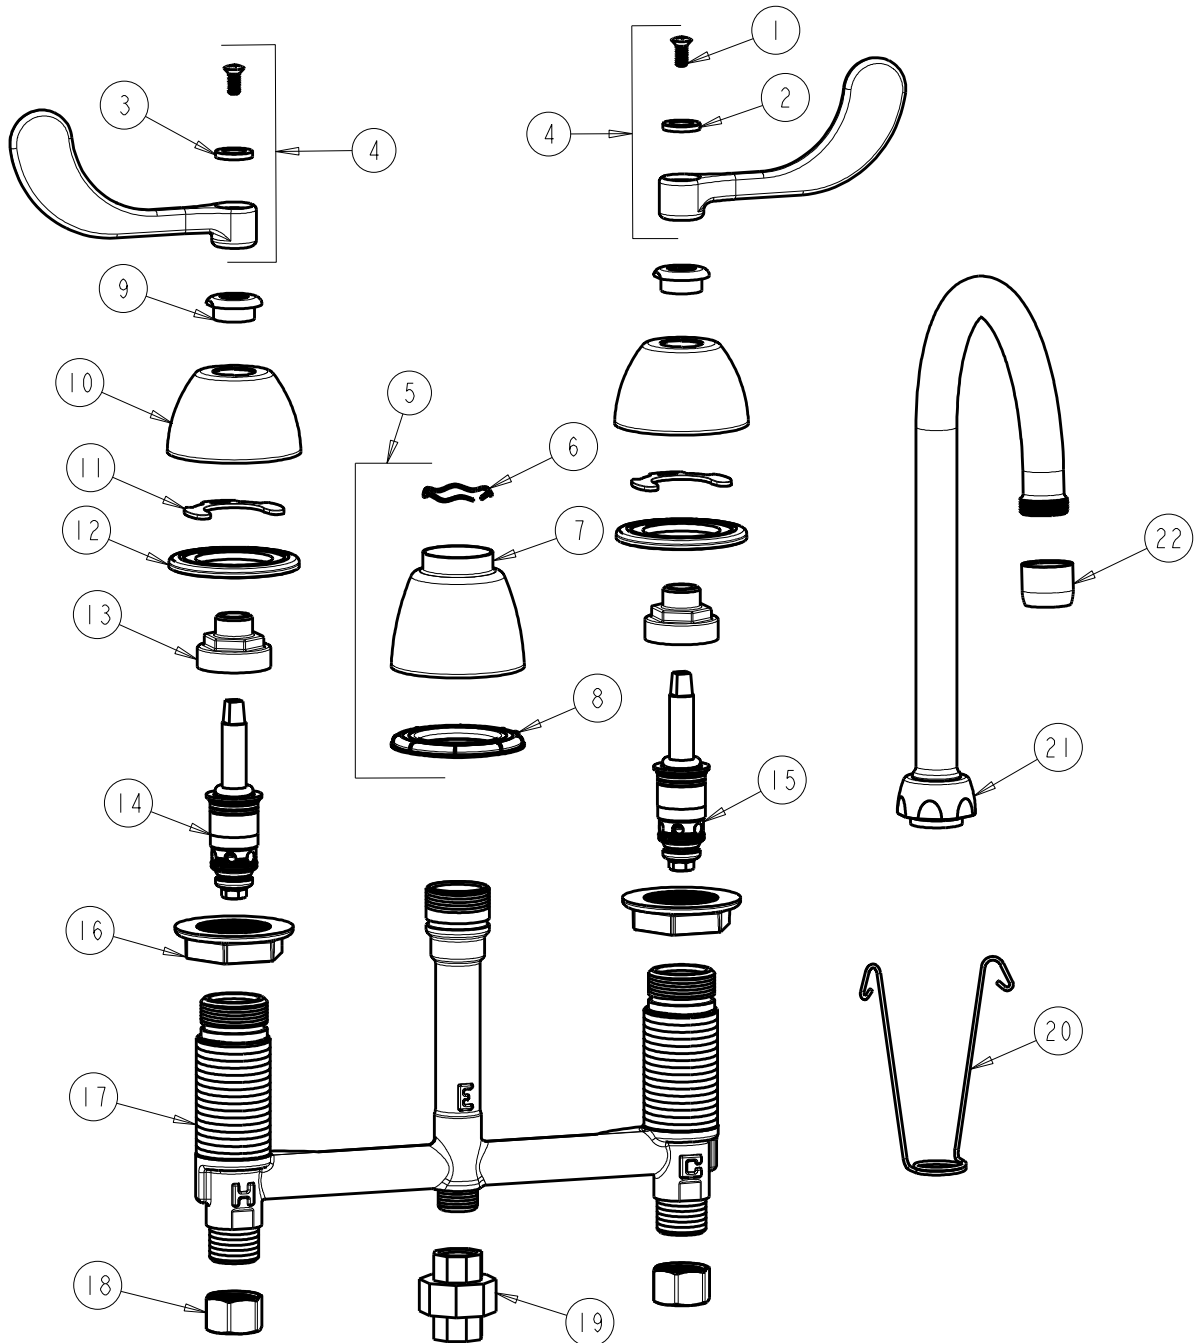

CHICAGO FAUCETS
a Geberit company

2100 South Clearwater Drive
Des Plaines, IL 60018
Phone: 847-803-5000
Fax: 847-803-5454
www.chicagofaucets.com

REPAIR PARTS

FITTING NO.

786-TWGN2AE35ABCP

SUBMITTED MODEL NO.

BY: SID DATE: 07-08-11

CHK: REV: 05-04-12

ITEM NO.

FOR TECHNICAL ASSISTANCE
1-800-TEC-TRUE (1-800-832-8783)

ITEM	PART NO.	DESCRIPTION	ITEM	PART NO.	DESCRIPTION
1	420-010JKRCF	SCREW, 10-32 UNC PH 1/2	12	888-026JKNF	WASHER, SEALING
2	633-123JKNF	INDEX BUTTON (BLUE)	13	274-014JKRBF	NUT, CAP
3	633-023JKNF	INDEX BUTTON (RED)	14	377-XTLHJKABNF	LH QUATURN CARTRIDGE
4	317-PRJKCP	HANDLE, 4" WRISTBLADE (PAIR)	15	377-XTRHJKABNF	RH QUATURN CARTRIDGE
5	785-400JKCP	SPOUT ESCUTCHEON KIT	16	250-004JKNF	LOCKNUT
6	50-038JKNF	WAVE WASHER	17	-----	BODY, VALVE
7	785-400JKCP	ESCUTCHEON, SPOUT BASE	18	49-005JKRBF	COUPLING NUT
8	888-027JKNF	SPOUT ESCUTCHEON WASHER	19	906-003KJKABRBF	UNION ASSEMBLY
9	422-113JKCP	ESCUTCHEON NUT	20	200-008JKNF	HANGER
10	250-082JKCP	ESCUTCHEON	21	GN2AJKCP	SPOUT
11	200-009JKNF	CLIP, RETAIN	22	E35JKCP	SOFTFLO AERATOR 1.5 GPM