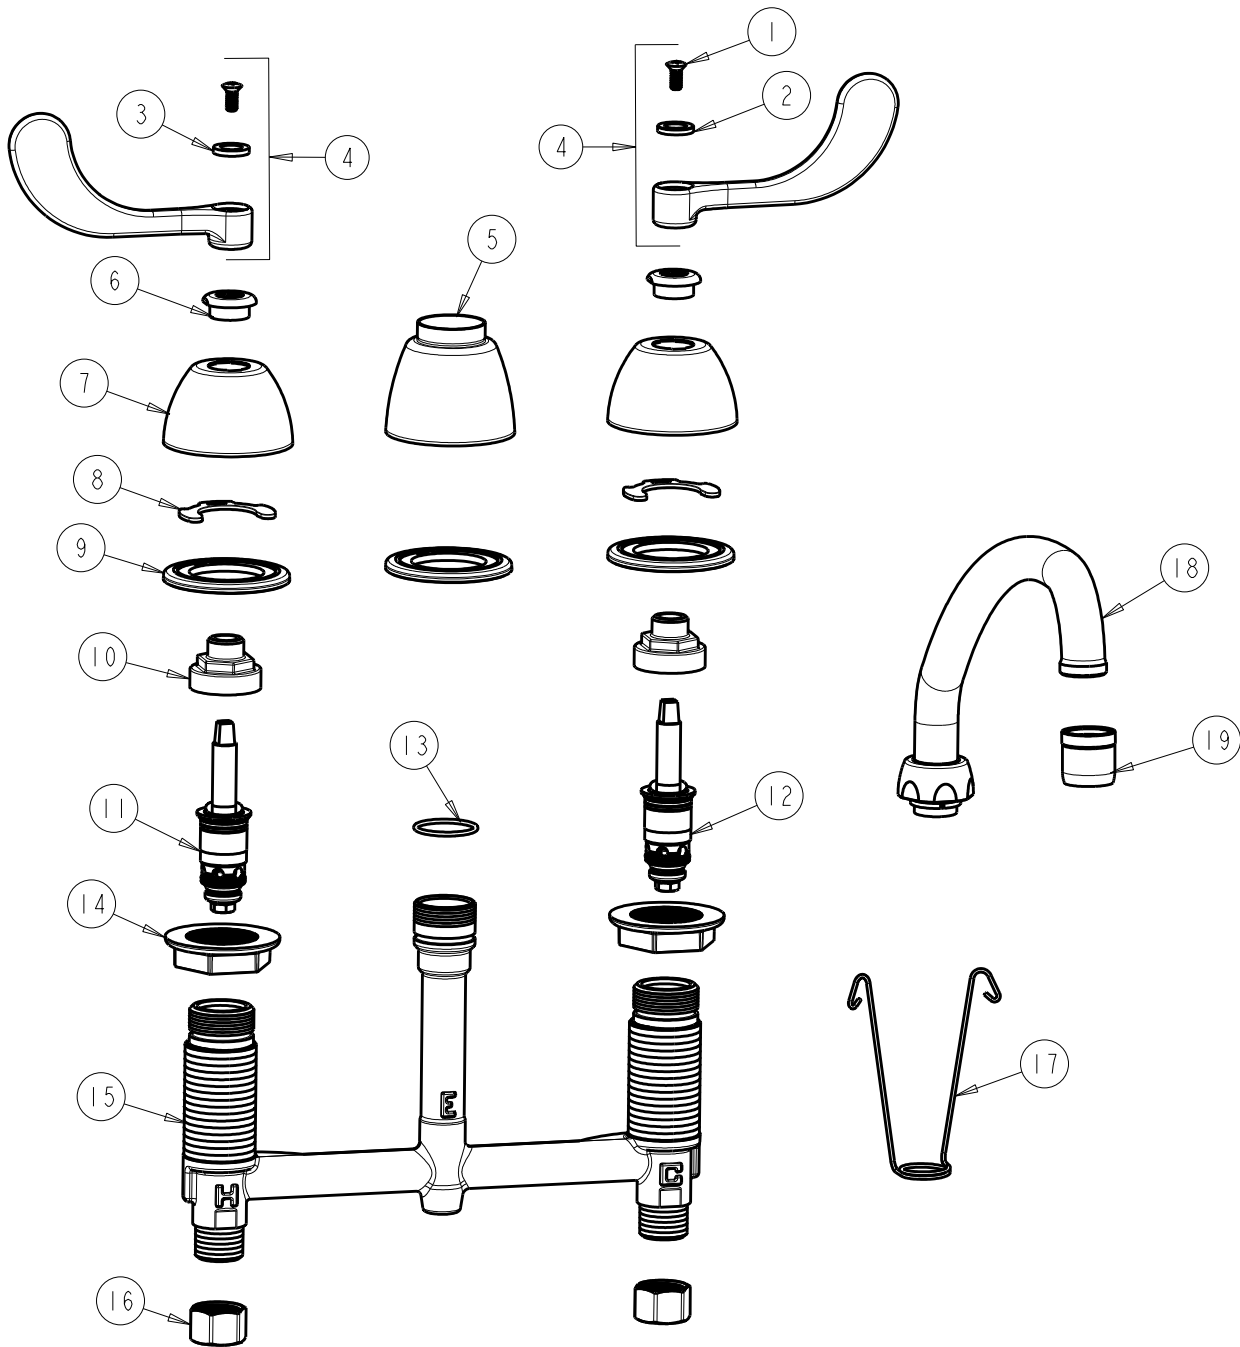

CHICAGO FAUCETS
a Geberit company

2100 South Clearwater Drive
Des Plaines, IL 60018
Phone: 847-803-5000
Fax: 847-803-5454
www.chicagofaucets.com

REPAIR PARTS

FITTING NO.

786-L9E29ABCP

SUBMITTED MODEL NO.

ITEM NO.

BY: SID DATE: 05-18-09

CHK: REV: 07-12-11

FOR TECHNICAL ASSISTANCE
1-800-TEC-TRUE (1-800-832-8783)

ITEM	PART NO.	DESCRIPTION	ITEM	PART NO.	DESCRIPTION
1	420-010JKRCF	SCREW, 10-32 UNC PH 1/2	11	377-XTLHJKABNF	LH QUATURN CARTRIDGE
2	633-123JKNF	INDEX BUTTON (BLUE)	12	377-XTRHJKABNF	RH QUATURN CARTRIDGE
3	633-023JKNF	INDEX BUTTON (RED)	13	786-002JKNF	O-RING
4	317-PRJKCP	HANDLE, 4" WRISTBLADE (PAIR)	14	250-004JKNF	LOCKNUT
5	785-400JKCP	ESCUTCHEON, SPOUT BASE	15	---	BODY, VALVE
6	422-113JKCP	ESCUTCHEON NUT	16	49-005JKRBF	COUPLING NUT
7	250-082JKCP	ESCUTCHEON	17	200-008JKNF	HANGER
8	200-009JKNF	CLIP, RETAIN	18	L9LESSE3JKCP	FOR PARTS SEE L9LESSE3JKCP
9	888-026JKNF	WASHER, SEALING	19	E29JKCP	LAM-A-FLO OUTLET
10	274-014JKRBF	NUT, CAP			