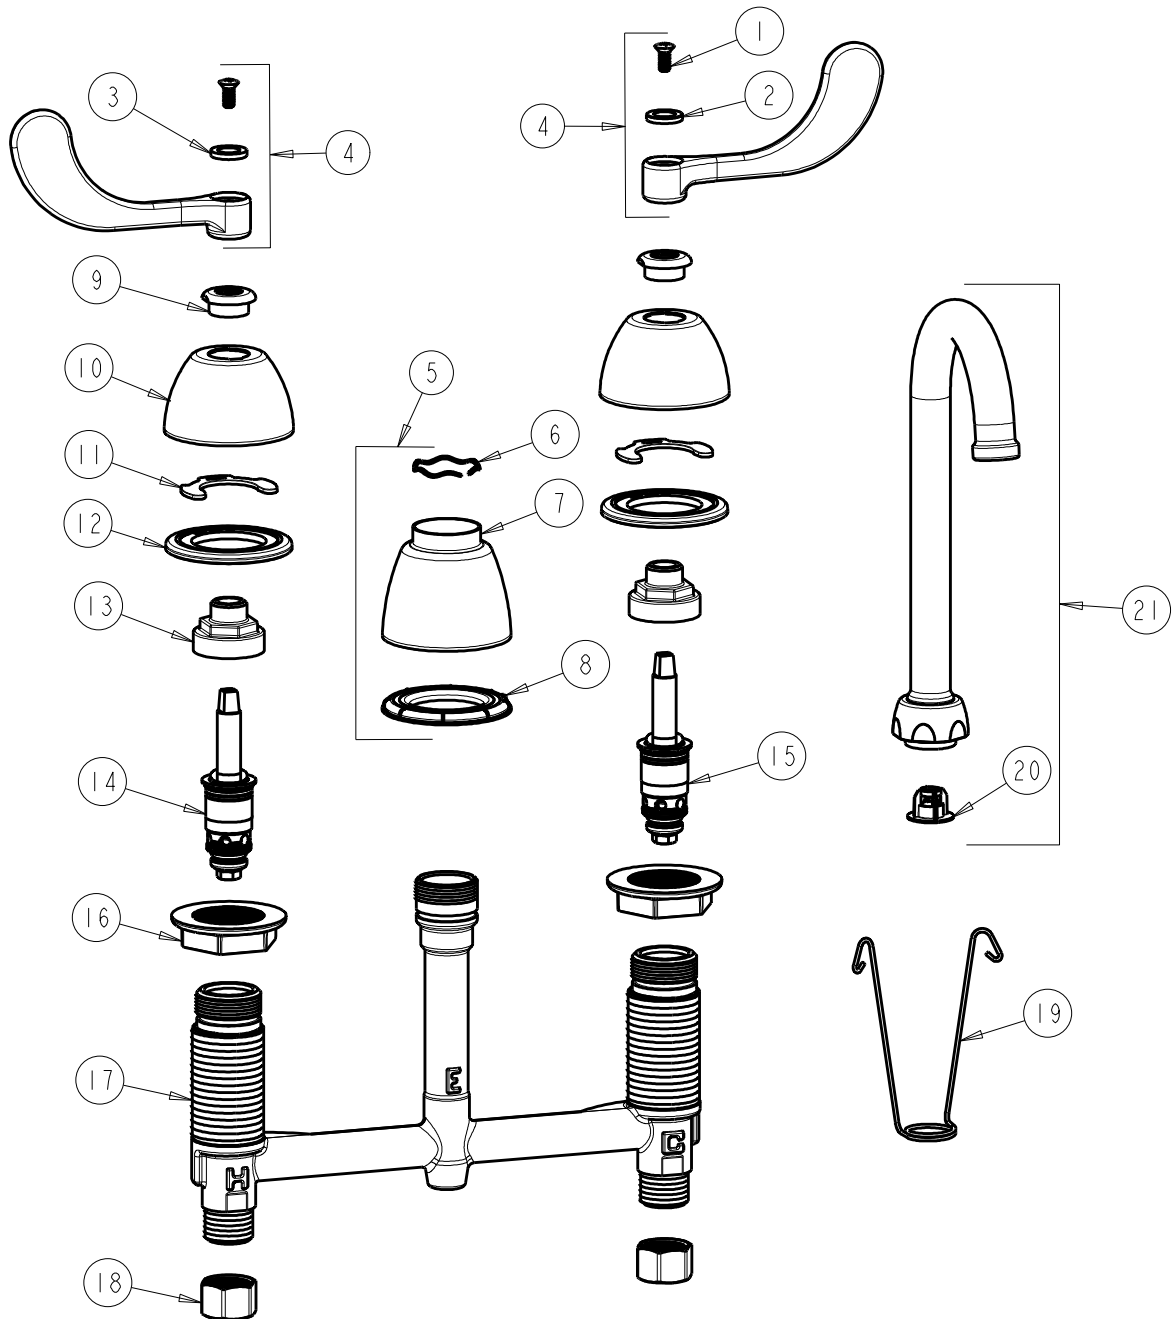

CHICAGO FAUCETS
a Geberit company

2100 South Clearwater Drive
Des Plaines, IL 60018
Phone: 847-803-5000
Fax: 847-803-5454
www.chicagofaucets.com

REPAIR PARTS

FITTING NO.

786-GN1FCABCP

SUBMITTED MODEL NO.

ITEM NO.

BY: SID DATE: 07-01-11

CHK: REV: 04-30-12

FOR TECHNICAL ASSISTANCE
1-800-TEC-TRUE (1-800-832-8783)

ITEM	PART NO.	DESCRIPTION	ITEM	PART NO.	DESCRIPTION
1	420-010JKRCF	SCREW, 10-32 UNC PH 1/2	12	888-026JKNF	WASHER, SEALING
2	633-123JKNF	INDEX BUTTON (BLUE)	13	274-014JKRBF	NUT, CAP
3	633-023JKNF	INDEX BUTTON (RED)	14	377-XTLHJKABNF	LH QUATURN CARTRIDGE
4	317-PRJKCP	HANDLE, 4" WRISTBLADE (PAIR)	15	377-XTRHJKABNF	RH QUATURN CARTRIDGE
5	785-400JKCP	SPOUT ESCUTCHEON KIT	16	250-004JKNF	LOCKNUT
6	50-038JKNF	WAVE WASHER	17	---	BODY, VALVE
7	785-400JKCP	ESCUTCHEON, SPOUT BASE	18	49-005JKRBF	COUPLING NUT
8	888-027JKNF	SPOUT ESCUTCHEON WASHER	19	200-008JKNF	HANGER
9	422-113JKCP	ESCUTCHEON NUT	20	50-043KJKNF	FLOW CONTROL 1.5 GPM
10	250-082JKCP	ESCUTCHEON	21	GN1FCJKCP	GN SPOUT PLAIN END
11	200-009JKNF	CLIP, RETAIN			