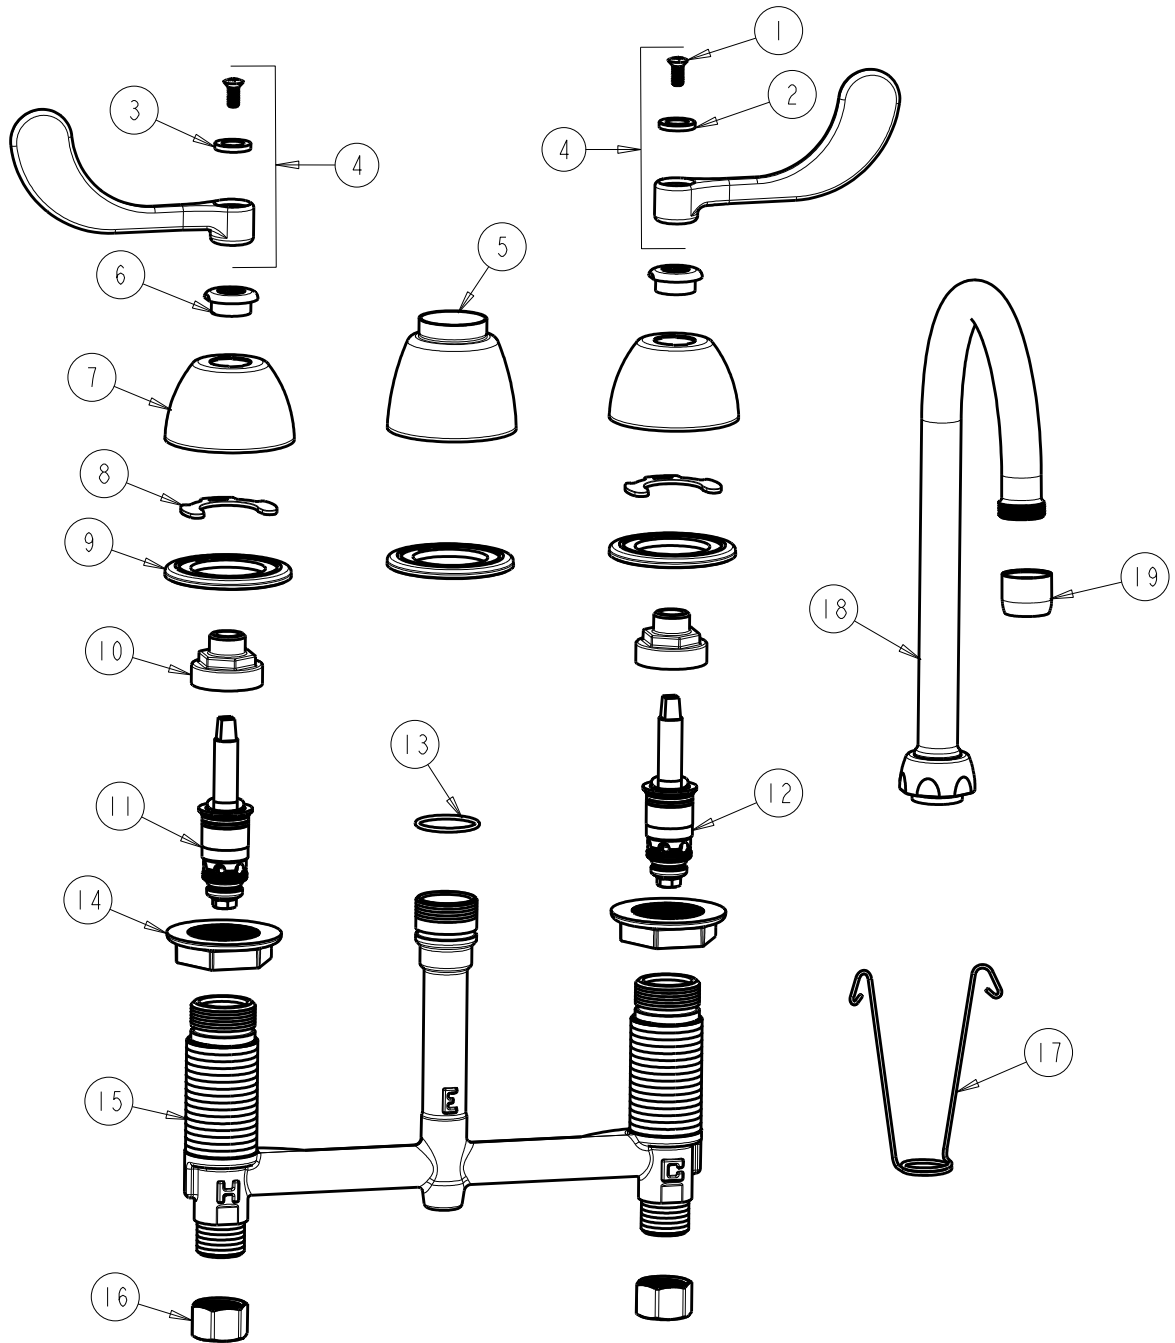

CHICAGO FAUCETS 

a Geberit company

2100 South Clearwater Drive
Des Plaines, IL 60018
Phone: 847-803-5000
Fax: 847-803-5454
www.chicagofaucets.com

REPAIR PARTS

BY: SID DATE: 10-30-08
CHK: REV: 07-12-11

FITTING NO.

786-E3ABCP

SUBMITTED MODEL NO.

ITEM NO.

FOR TECHNICAL ASSISTANCE
1-800-TEC-TRUE (1-800-832-8783)

ITEM	PART NO.	DESCRIPTION	ITEM	PART NO.	DESCRIPTION
1	420-010JKRCF	SCREW, 10-32 UNC PH 1/2	11	377-XTLHJKABNF	LH QUATURN CARTRIDGE
2	633-123JKNF	INDEX BUTTON (BLUE)	12	377-XTRHJKABNF	RH QUATURN CARTRIDGE
3	633-023JKNF	INDEX BUTTON (RED)	13	786-002JKNF	O-RING
4	317-PRJKCP	HANDLE, 4" WRISTBLADE (PAIR)	14	250-004JKNF	LOCKNUT
5	785-400JKCP	ESCUTCHEON, SPOUT BASE	15	---	BODY, VALVE
6	422-113JKCP	ESCUTCHEON NUT	16	49-005JKRBF	COUPLING NUT
7	250-082JKCP	ESCUTCHEON	17	200-008JKNF	HANGER
8	200-009JKNF	CLIP, RETAIN	18	GN2AJKCP	GN SPOUT-A TYPE END
9	888-026JKNF	WASHER, SEALING	19	E3JKCP	SOFTFLO AERATOR OUTLET
10	274-014JKRBF	NUT, CAP			