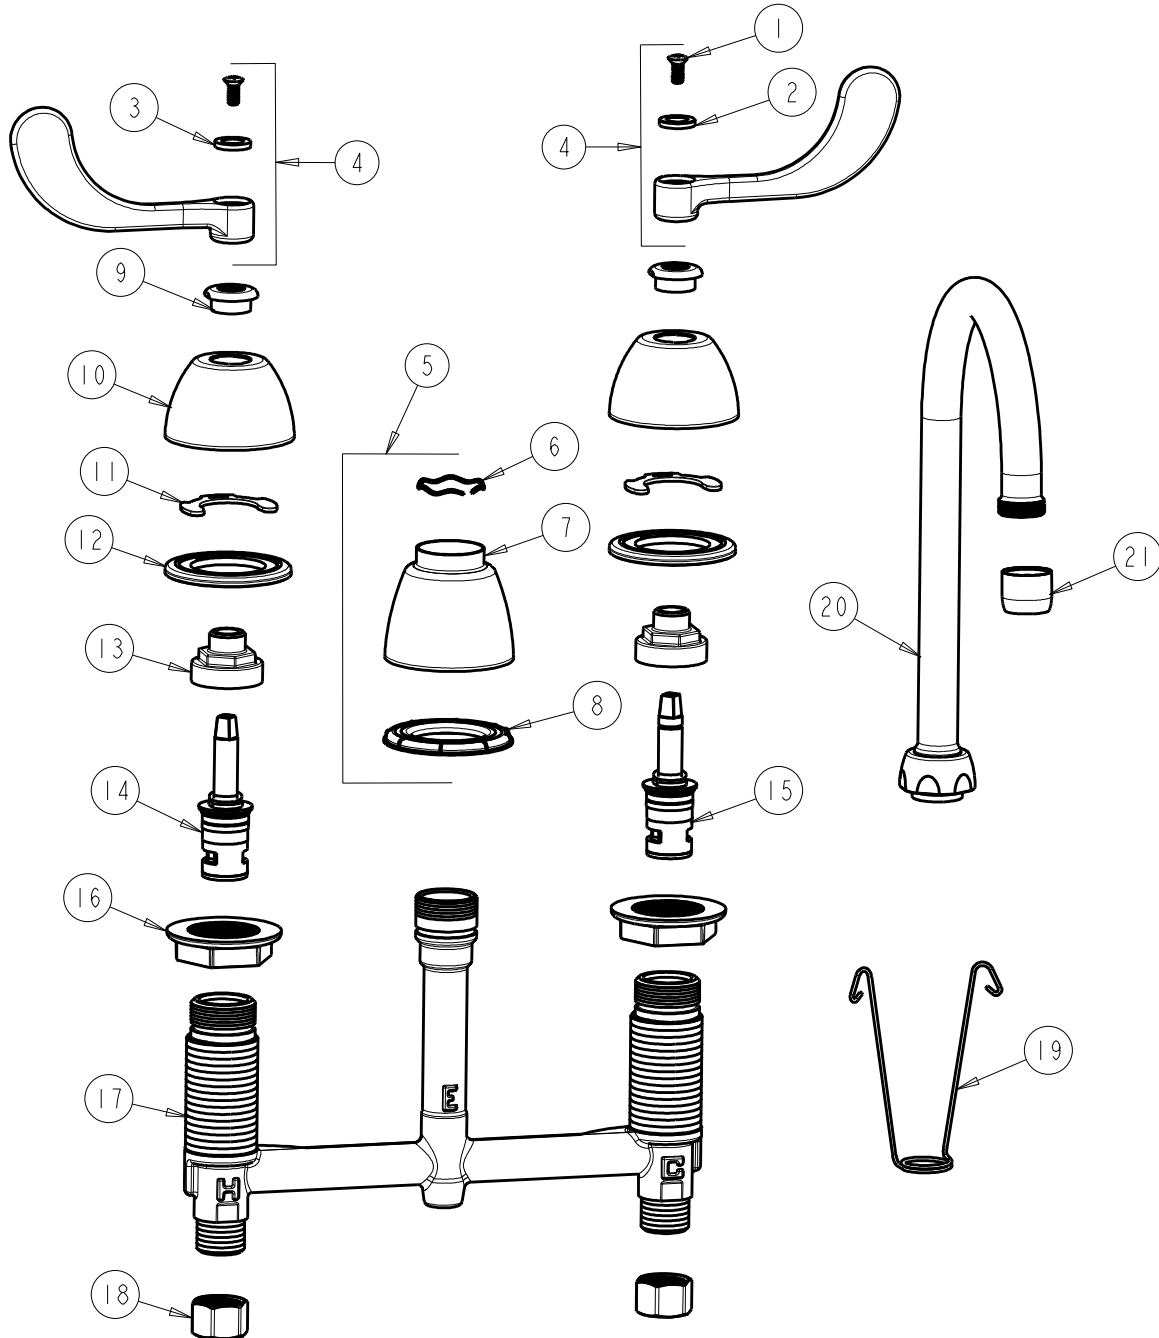

CHICAGO FAUCETS
a Geberit company

2100 South Clearwater Drive
Des Plaines, IL 60018
Phone: 847-803-5000
Fax: 847-803-5454
www.chicagofaucets.com

REPAIR PARTS

FITTING NO.

786-E36XKABCP

SUBMITTED MODEL NO.

ITEM NO.

FOR TECHNICAL ASSISTANCE
1-800-TEC-TRUE (1-800-832-8783)

BY: SID DATE: 07-12-11
CHK: REV: 04-26-12

ITEM	PART NO.	DESCRIPTION	ITEM	PART NO.	DESCRIPTION
1	420-010JKRCF	SCREW, 10-32 UNC PH 1/2	12	888-026JKNF	WASHER, SEALING
2	633-123JKNF	INDEX BUTTON (BLUE)	13	274-014JKRBF	NUT, CAP
3	633-023JKNF	INDEX BUTTON (RED)	14	377-XKLHJKABNF	LH CERAMIC CARTRIDGE 1/4
4	317-PRJKCP	HANDLE, 4" WRISTBLADE (PAIR)	15	377-XKRHJKABNF	RH CERAMIC CARTRIDGE 1/4
5	785-400JKCP	SPOUT ESCUTCHEON KIT	16	250-004JKNF	LOCKNUT
6	50-038JKNF	WAVE WASHER	17	---	BODY, VALVE
7	785-400JKCP	ESCUTCHEON, SPOUT BASE	18	49-005JKRBF	COUPLING NUT
8	888-027JKNF	SPOUT ESCUTCHEON WASHER	19	200-008JKNF	HANGER
9	422-113JKCP	ESCUTCHEON NUT	20	GN2AJKCP	SPOUT
10	250-082JKCP	ESCUTCHEON	21	E36JKCP	OUTLET, 1.5 GPM LAMINAR
11	200-009JKNF	CLIP, RETAIN			