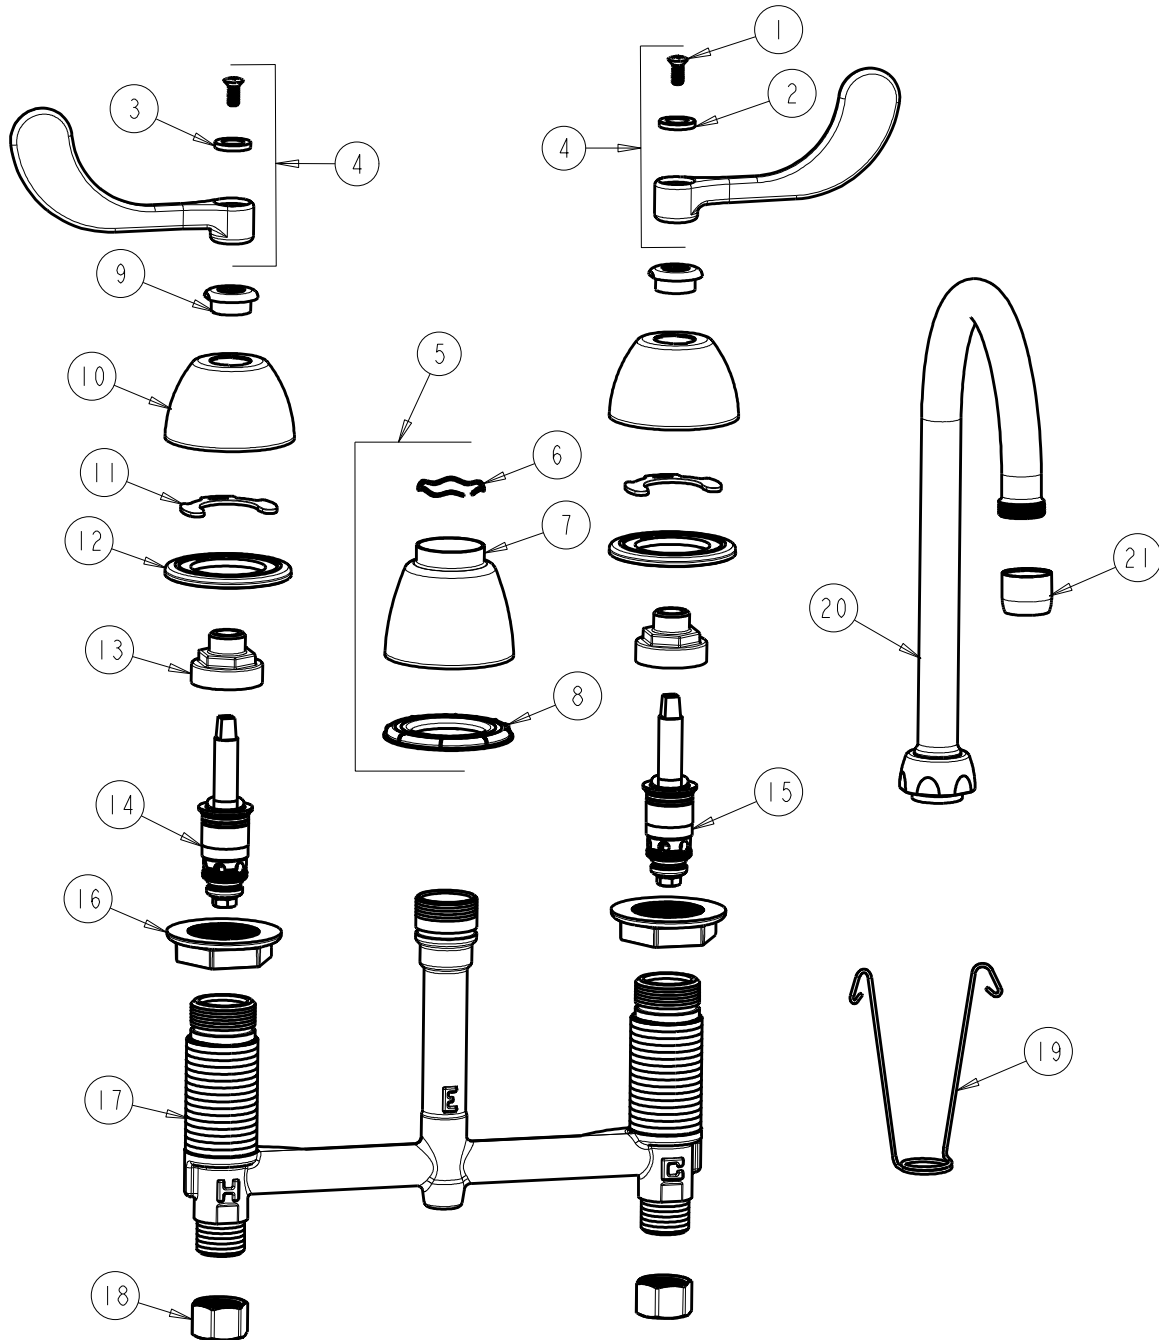

CHICAGO FAUCETS
a Geberit company

2100 South Clearwater Drive
Des Plaines, IL 60018
Phone: 847-803-5000
Fax: 847-803-5454
www.chicagofaucets.com

REPAIR PARTS

FITTING NO.

786-E36ABCP

SUBMITTED MODEL NO.

ITEM NO.

FOR TECHNICAL ASSISTANCE
1-800-TEC-TRUE (1-800-832-8783)

BY: SID DATE: 07-12-11
CHK: REV: 04-26-12

ITEM	PART NO.	DESCRIPTION	ITEM	PART NO.	DESCRIPTION
1	420-010JKRCF	SCREW, 10-32 UNC PH 1/2	12	888-026JKNF	WASHER, SEALING
2	633-123JKNF	INDEX BUTTON (BLUE)	13	274-014JKRBF	NUT, CAP
3	633-023JKNF	INDEX BUTTON (RED)	14	377-XTLHJKABNF	LH QUATURN CARTRIDGE
4	317-PRJKCP	HANDLE, 4" WRISTBLADE (PAIR)	15	377-XTRHJKABNF	RH QUATURN CARTRIDGE
5	785-400JKCP	SPOUT ESCUTCHEON KIT	16	250-004JKNF	LOCKNUT
6	50-038JKNF	WAVE WASHER	17	---	BODY, VALVE
7	785-400JKCP	ESCUTCHEON, SPOUT BASE	18	49-005JKRBF	COUPLING NUT
8	888-027JKNF	SPOUT ESCUTCHEON WASHER	19	200-008JKNF	HANGER
9	422-113JKCP	ESCUTCHEON NUT	20	GN2AJKCP	SPOUT
10	250-082JKCP	ESCUTCHEON	21	E36JKCP	OUTLET, 1.5 GPM LAMINAR
11	200-009JKNF	CLIP, RETAIN			