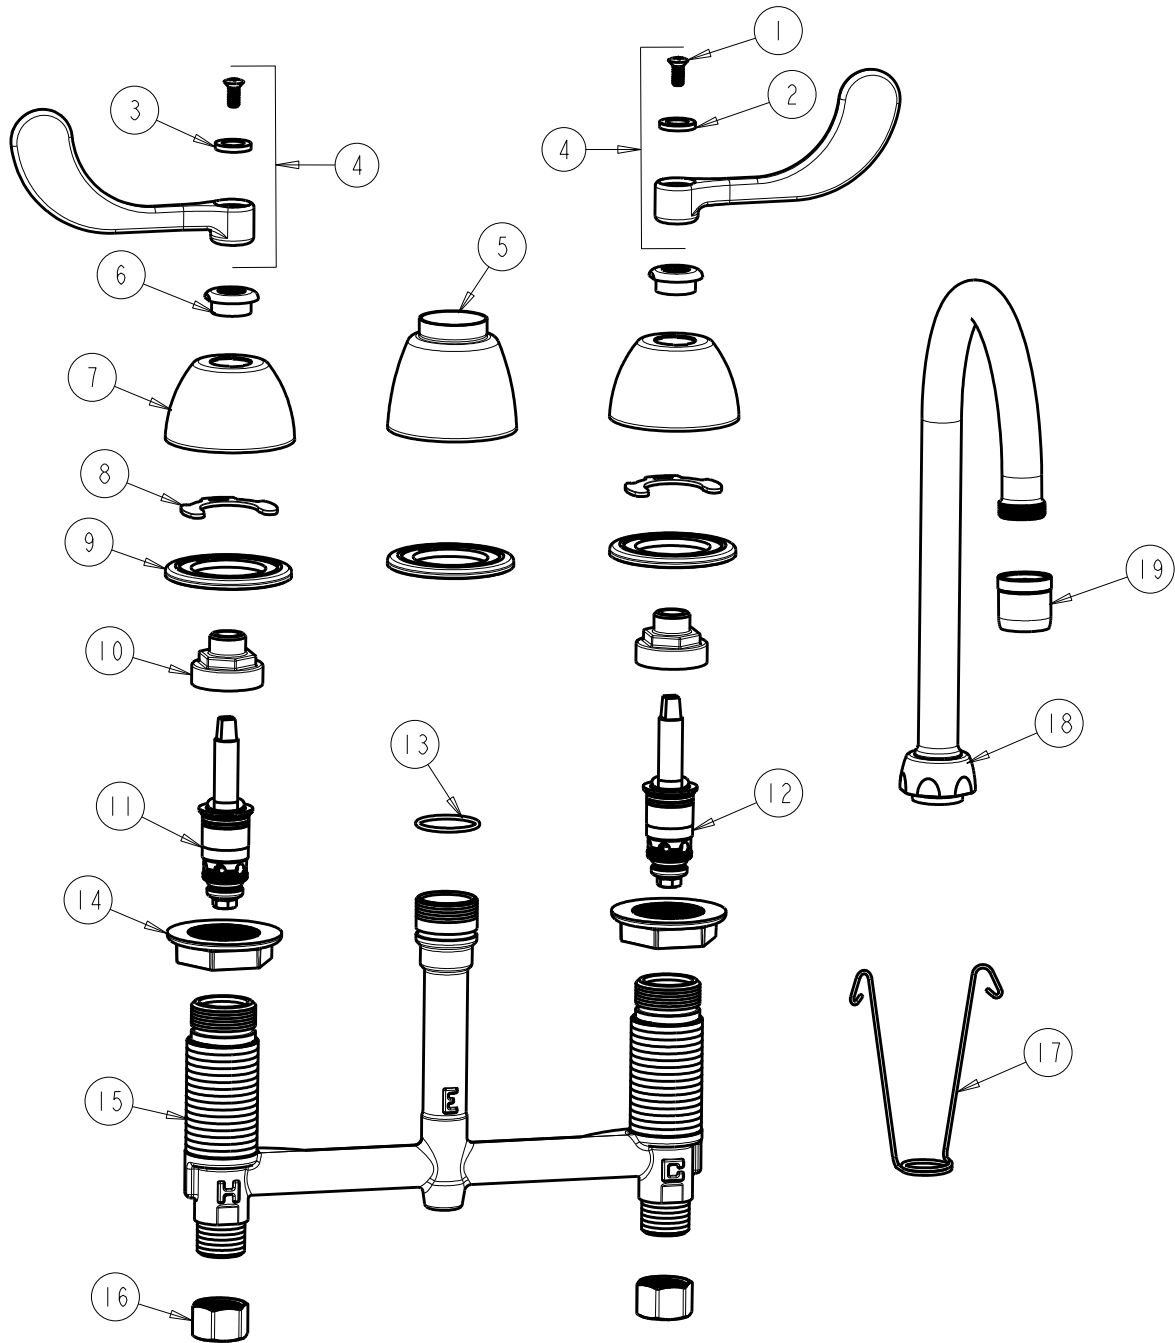

CHICAGO FAUCETS
a Geberit company

2100 South Clearwater Drive
Des Plaines, IL 60018
Phone: 847-803-5000
Fax: 847-803-5454
www.chicagofaucets.com

REPAIR PARTS

FITTING NO.

786-E29ABCP

SUBMITTED MODEL NO.

ITEM NO.

FOR TECHNICAL ASSISTANCE
1-800-TEC-TRUE (1-800-832-8783)

BY: SID DATE: 10-30-08

CHK: REV: 07-12-11

ITEM	PART NO.	DESCRIPTION	ITEM	PART NO.	DESCRIPTION
1	420-010JKRCF	SCREW, 10-32 UNC PH 1/2	11	377-XTLHJKABNF	LH QUATURN CARTRIDGE
2	633-123JKNF	INDEX BUTTON (BLUE)	12	377-XTRHJKABNF	RH QUATURN CARTRIDGE
3	633-023JKNF	INDEX BUTTON (RED)	13	786-002JKNF	O-RING
4	317-PRJKCP	HANDLE, 4" WRISTBLADE (PAIR)	14	250-004JKNF	LOCKNUT
5	785-400JKCP	ESCUTCHEON, SPOUT BASE	15	---	BODY, VALVE
6	422-113JKCP	ESCUTCHEON NUT	16	49-005JKRBF	COUPLING NUT
7	250-082JKCP	ESCUTCHEON	17	200-008JKNF	HANGER
8	200-009JKNF	CLIP, RETAIN	18	GN2AJKCP	GN SPOUT-A TYPE END
9	888-026JKNF	WASHER, SEALING	19	E29JKCP	LAM-A-FLO OUTLET
10	274-014JKRBF	NUT, CAP			