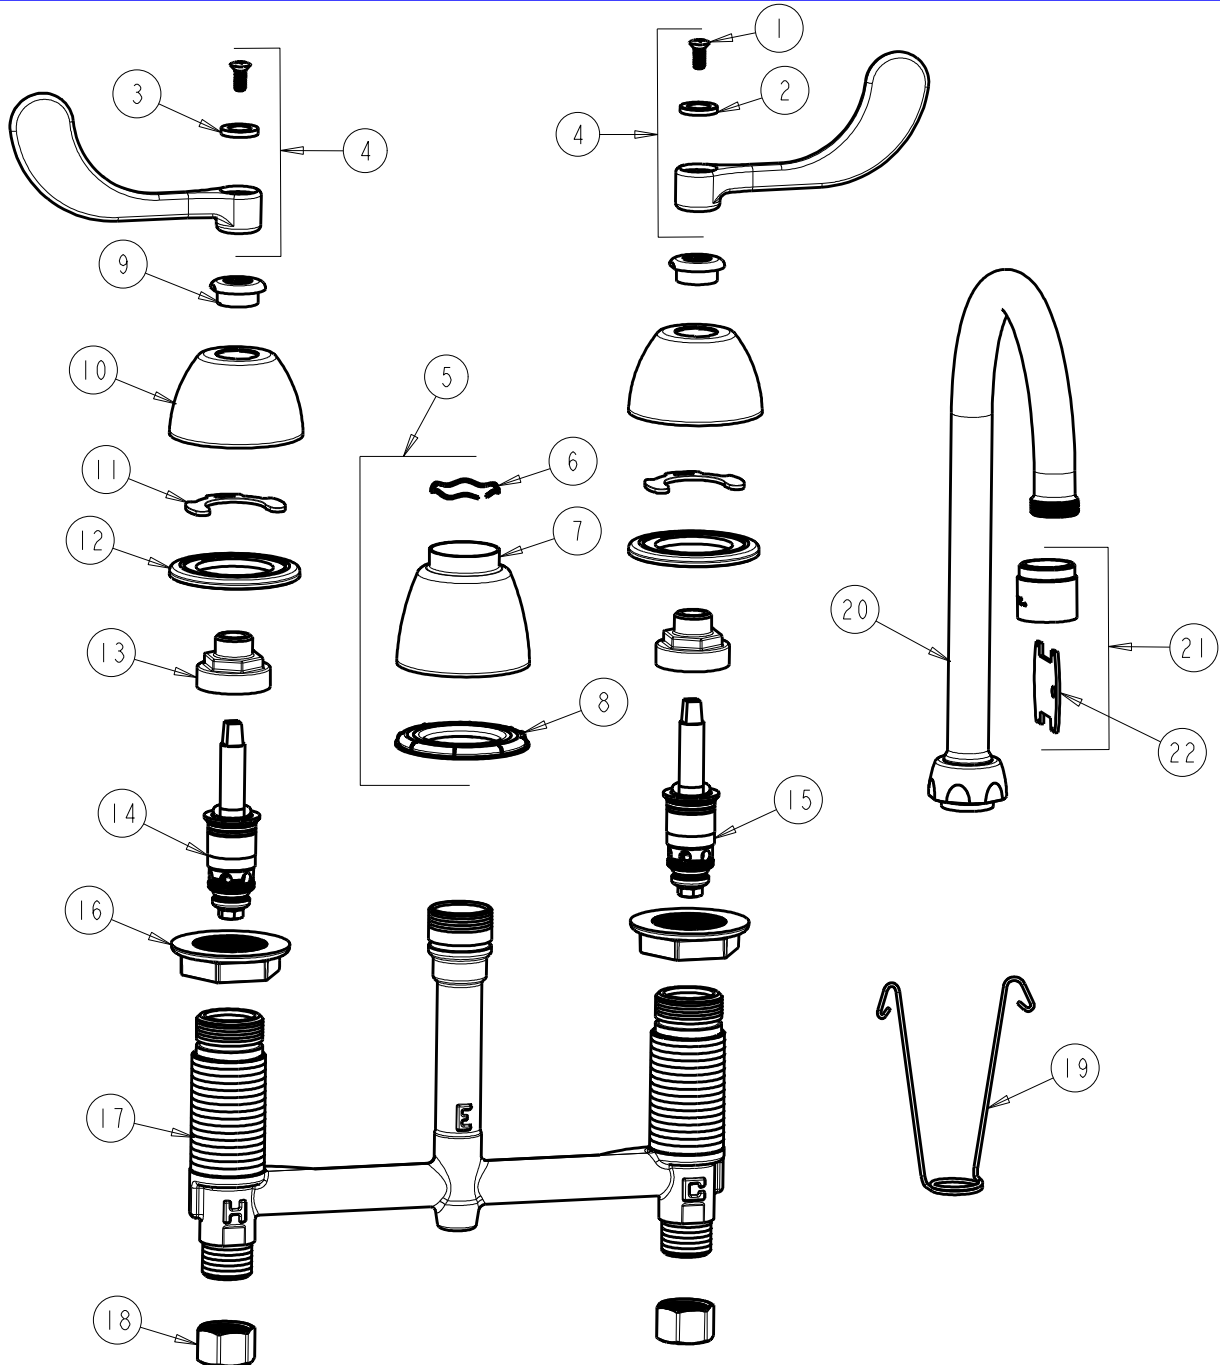

CHICAGO FAUCETS
a Geberit company

2100 South Clearwater Drive
Des Plaines, IL 60018
Phone: 847-803-5000
Fax: 847-803-5454
www.chicagofaucets.com

REPAIR PARTS

FITTING NO.

786-E2805-5ABCP

SUBMITTED MODEL NO.

ITEM NO.

FOR TECHNICAL ASSISTANCE
1-800-TEC-TRUE (1-800-832-8783)

BY: SID DATE: 04-25-12
CHK: REV:

ITEM	PART NO.	DESCRIPTION	ITEM	PART NO.	DESCRIPTION
1	420-010JKRCF	SCREW, 10-32 UNC PH 1/2	12	888-026JKNF	WASHER, SEALING
2	633-123JKNF	INDEX BUTTON (BLUE)	13	274-014JKRBF	NUT, CAP
3	633-023JKNF	INDEX BUTTON (RED)	14	377-XTLHJKABNF	LH QUATURN CARTRIDGE
4	317-PRJKCP	HANDLE, 4" WRISTBLADE (PAIR)	15	377-XTRHJKABNF	RH QUATURN CARTRIDGE
5	785-400JKCP	SPOUT ESCUTCHEON KIT	16	250-004JKNF	LOCKNUT
6	50-038JKNF	WAVE WASHER	17	---	BODY, VALVE
7	785-400JKCP	ESCUTCHEON, SPOUT BASE	18	49-005JKRBF	COUPLING NUT
8	888-027JKNF	SPOUT ESCUTCHEON WASHER	19	200-008JKNF	HANGER
9	422-113JKCP	ESCUTCHEON NUT	20	GN2AJKCP	SPOUT
10	250-082JKCP	ESCUTCHEON	21	E2805-5JKCP	VANDAL RESISTANT SPRAY OUTLET
11	200-009JKNF	CLIP, RETAIN	22	3-024JKRCF	KEY, VP