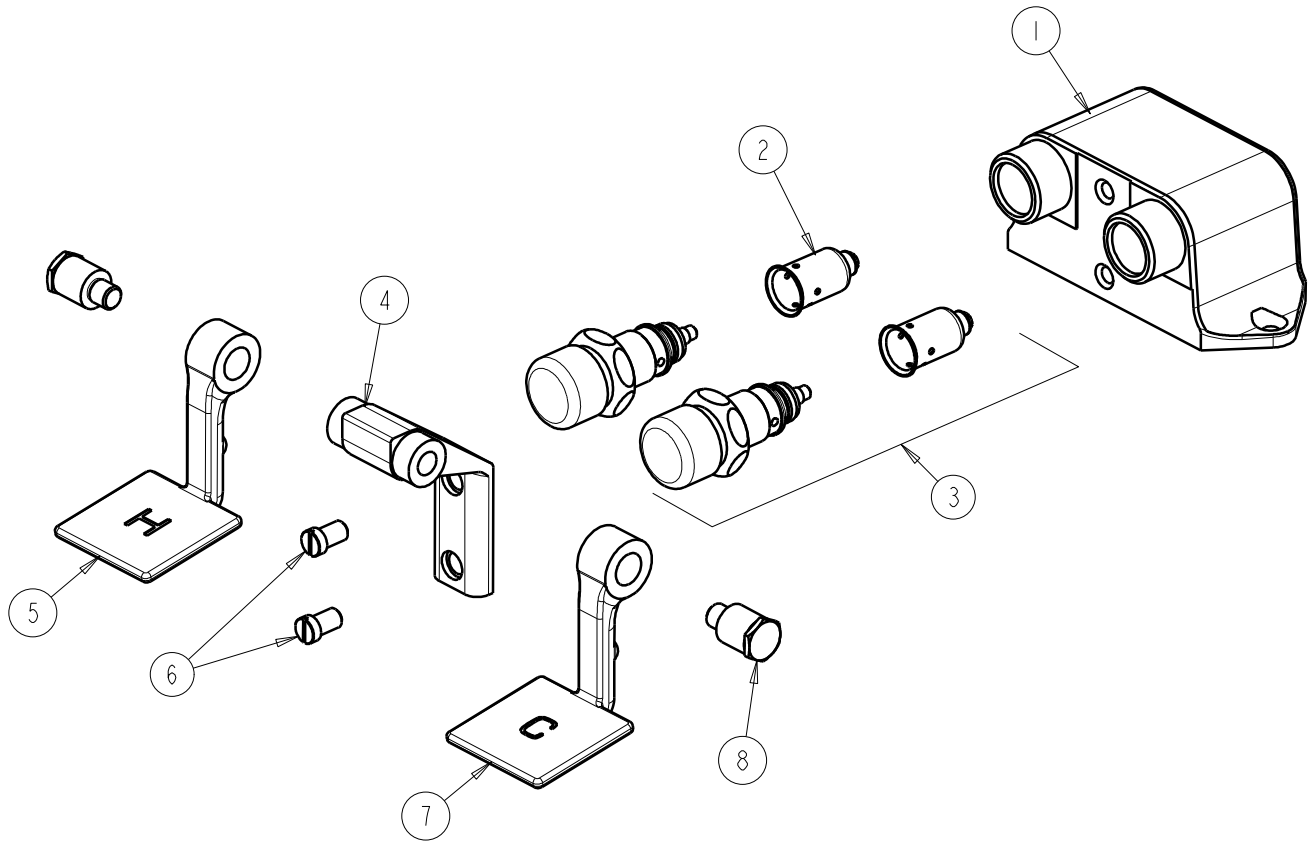

CHICAGO FAUCETS
a Geberit company

2100 South Clearwater Drive
Des Plaines, IL 60018
Phone: 847-803-5000
Fax: 847-803-5454
www.chicagofaucets.com

REPAIR PARTS

FITTING NO.

625-SLOABCP

SUBMITTED MODEL NO.

ITEM NO.

BY: SID DATE: 05-14-09

CHK: *[Signature]* REV:

FOR TECHNICAL ASSISTANCE
1-800-TEC-TRUE (1-800-832-8783)

ITEM	PART NO.	DESCRIPTION
1	---	VALVE BODY (NOT SOLD SEPARATELY)
2	333-073KJKNF	DASHPOT, SLOW
3	AB628-XSLOJKNF	FOR PARTS SEE AB628-XSLOJKNF
4	625-060JKCP	BRACKET
5	625-058JKNF	PEDAL, HOT
6	625-006JKBNF	SCREW, PAN HEAD 5/16-18 UNC
7	625-158JKNF	PEDAL, COLD
8	625-061JKRCF	BOLT, SHOULDER 3/8-24 UNF X 5/8 HEX