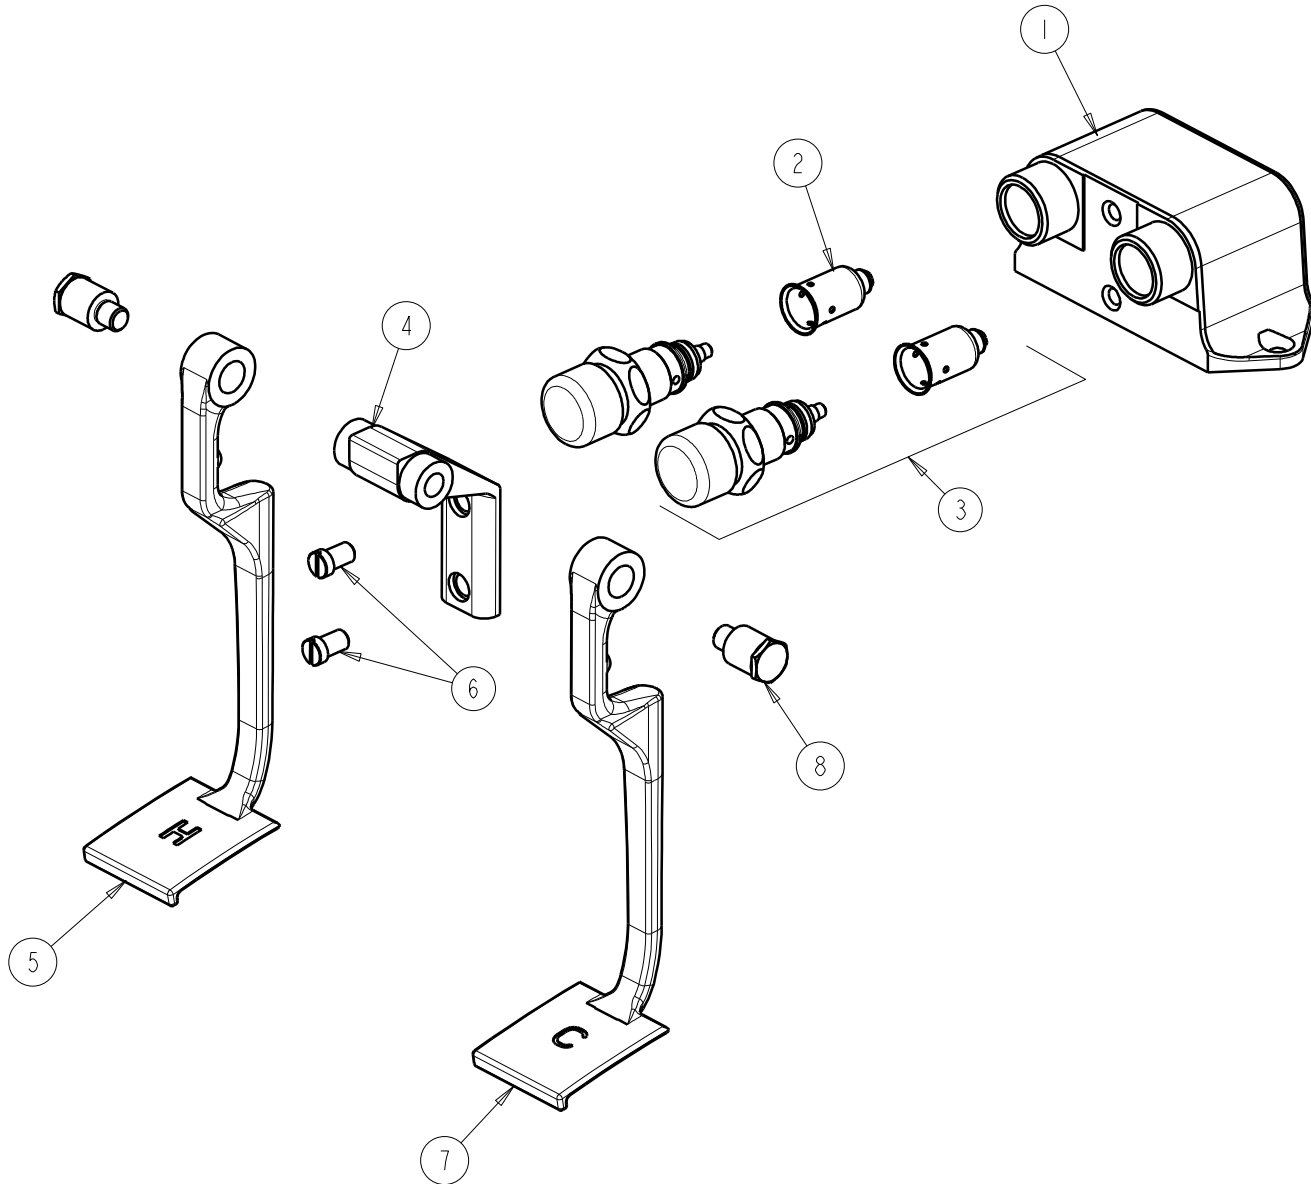

CHICAGO FAUCETS
a Geberit company

2100 South Clearwater Drive
Des Plaines, IL 60018
Phone: 847-803-5000
Fax: 847-803-5454
www.chicagofaucets.com

REPAIR PARTS

BY: SID DATE: 05-14-09
CHK: *[Signature]* REV:

FITTING NO.

625-LPSLOABCP

SUBMITTED MODEL NO.

ITEM NO.

FOR TECHNICAL ASSISTANCE
1-800-TEC-TRUE (1-800-832-8783)

ITEM	PART NO.	DESCRIPTION
1	---	VALVE BODY (NOT SOLD SEPARATELY)
2	333-073JKNF	DASPOT, SLOW
3	AB628-XSLOJKNF	FOR PARTS SEE AB628-XSLOJKNF
4	625-060JKCP	BRACKET
5	625-059JKNF	PEDAL, HOT
6	625-006JKBNF	SCREW, PAN HEAD 5/16-18 UNC
7	625-159JKNF	PEDAL, COLD
8	625-061JKRCF	BOLT, SHOULDER 3/8-24 UNF X 5/8 HEX