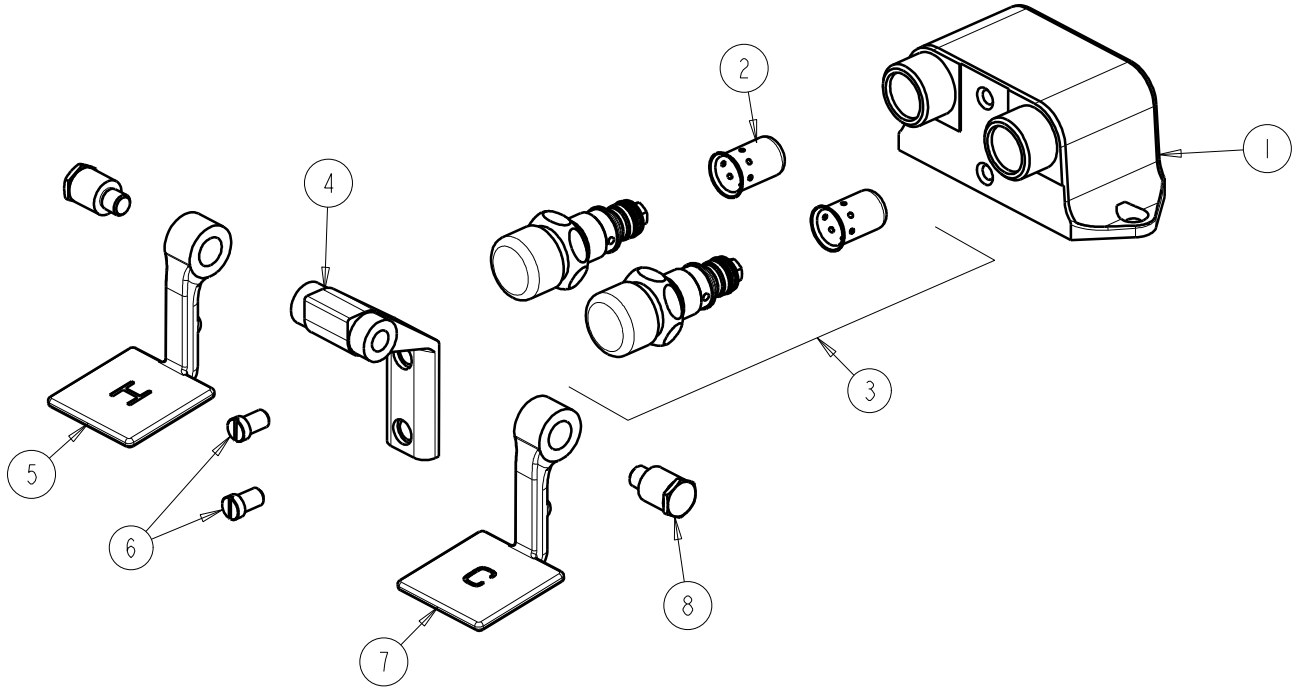

CHICAGO FAUCETS 

a Geberit company

2100 South Clearwater Drive
Des Plaines, IL 60018
Phone: 847-803-5000
Fax: 847-803-5454
www.chicagofaucets.com

FOR TECHNICAL ASSISTANCE
1-800-TEC-TRUE (1-800-832-8783)

REPAIR PARTS

BY: JAR DATE: 10-30-08
CHK:  REV:

FITTING NO.

625-ABCP

SUBMITTED MODEL NO.

ITEM NO.

ITEM	PART NO.	DESCRIPTION
1	---	VALVE BODY (NOT SOLD SEPARATELY)
2	333-075JKNF	DASPOT
3	AB628-XJKNF	FOR PARTS SEE AB628X
4	625-060JKCP	BRACKET
5	625-058JKNF	PEDAL, HOT
6	625-006JKBNF	SCREW, PAN HEAD 5/16-18 UNC
7	625-158JKNF	PEDAL, COLD
8	625-061JKRCF	BOLT, SHOULDER 3/8-24 UNF X 5/8 HEX