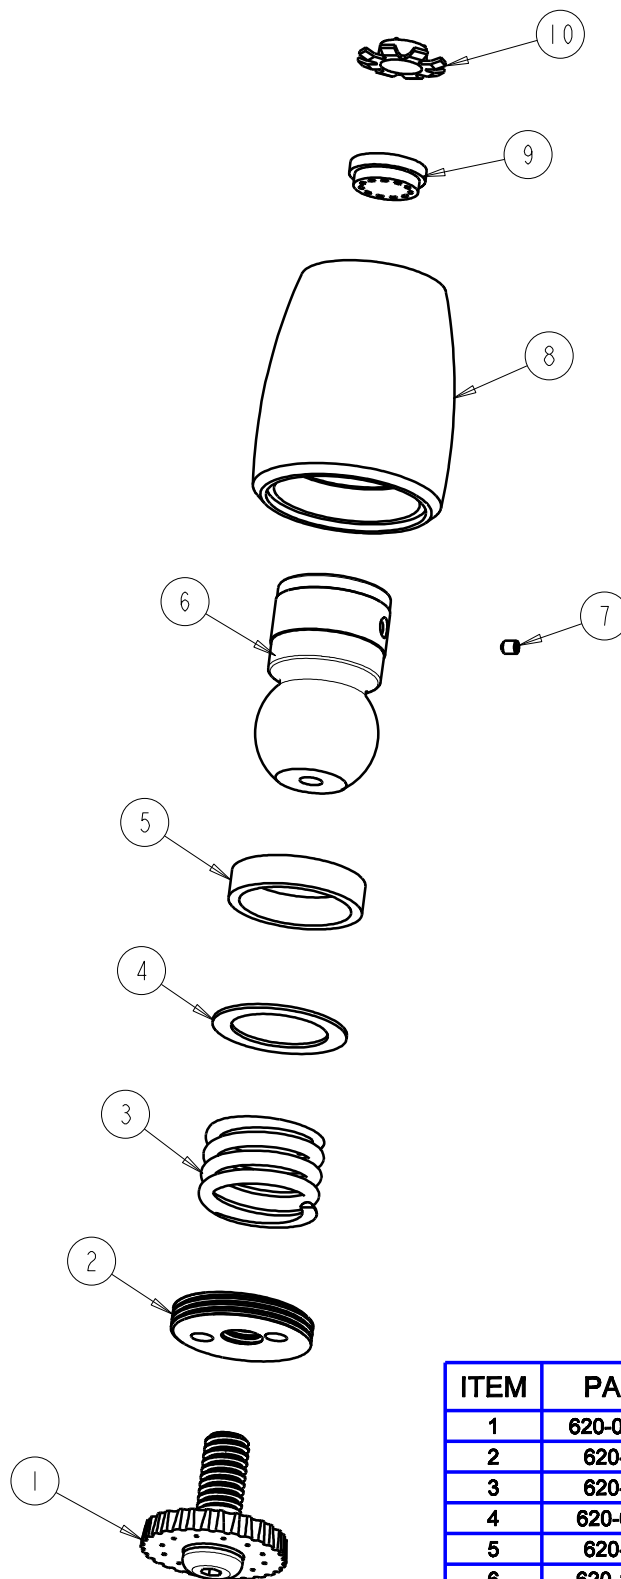

BY: SID DATE: 03-02-10

CHK:  REV:

FITTING NO.

620-VP

SUBMITTED MODEL NO.

ITEM NO.

ITEM	PART NO.	DESCRIPTION
1	620-036JKRCF	SCREW ASSEMBLY
2	620-140JKNF	RETAINER
3	620-041JKNF	SPRING
4	620-039JKRBF	BRASS WASHER
5	620-138JKNF	RUBBER WASHER
6	620-149JKRCF	SHOWER BALL V.P.
7	777-013JKNF	SCREW, SET 6-32 X 1/8
8	----	NOT SOLD SEPARATELY
9	620-050JKNF	FLOW CONTROL
10	----	NOT SOLD SEPARATELY