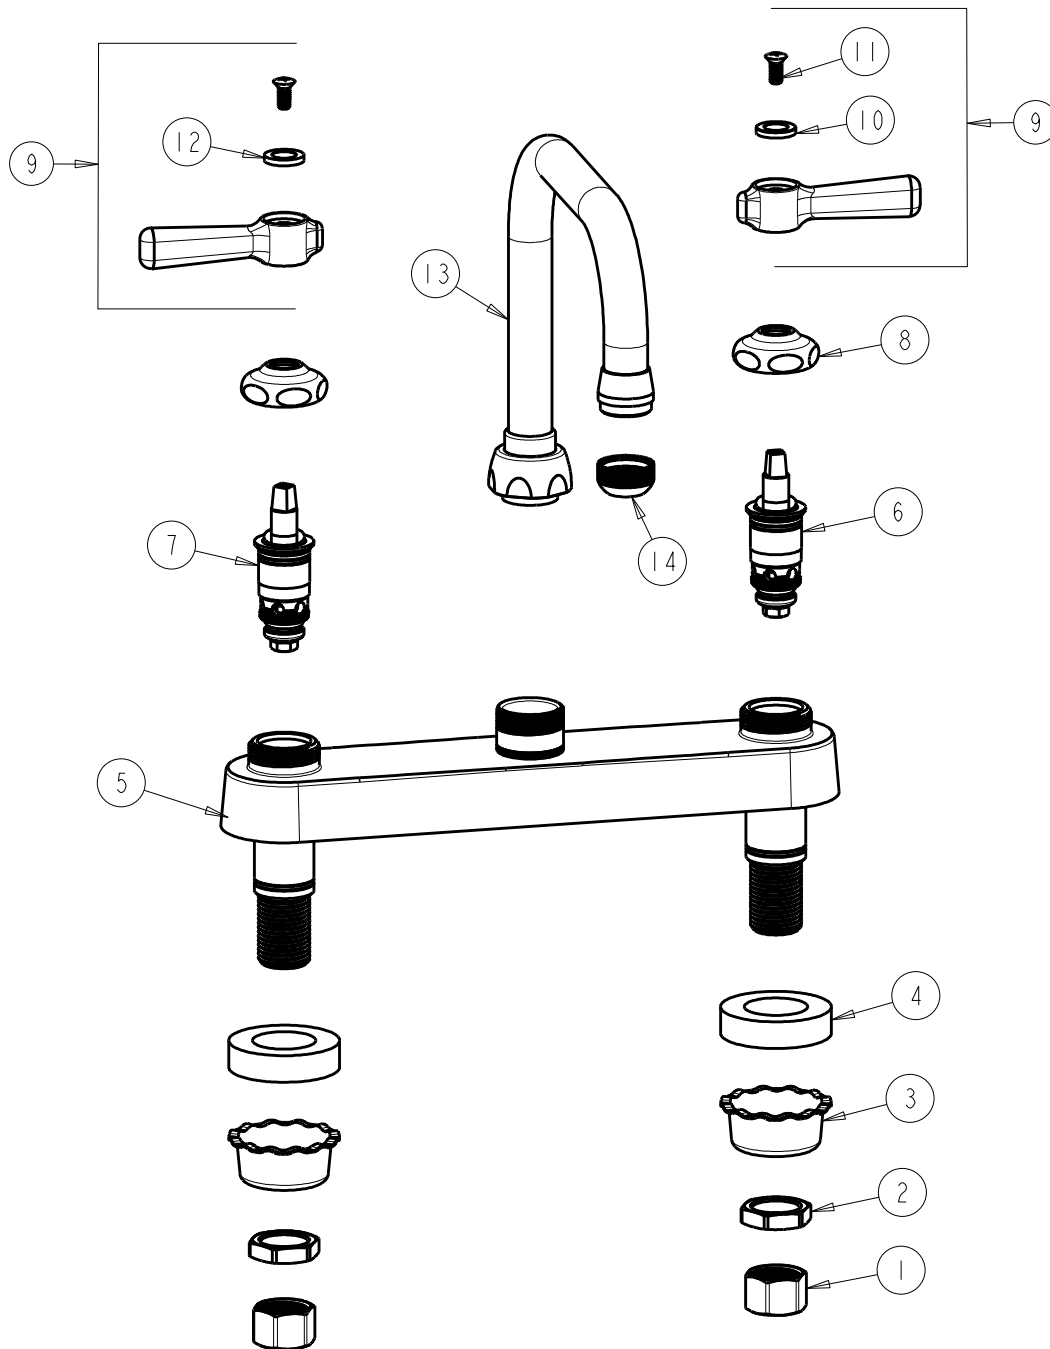

CHICAGO FAUCETS
a Geberit company

2100 South Clearwater Drive
Des Plaines, IL 60018
Phone: 847-803-5000
Fax: 847-803-5454
www.chicagofaucets.com

REPAIR PARTS

FITTING NO.

527-ABCP

SUBMITTED MODEL NO.

ITEM NO.

FOR TECHNICAL ASSISTANCE
1-800-TEC-TRUE (1-800-832-8783)

BY: JAR DATE: 10-24-11

CHK: *[Signature]* REV:

ITEM	PART NO.	DESCRIPTION	ITEM	PART NO.	DESCRIPTION
1	49-005JKRBF	COUPLING NUT	8	1-214JKCP	CAP
2	49-004JKRBF	LOCKNUT	9	369-PRJKCP	LEVER HANDLE ASSEMBLY (PAIR)
3	1797-114JKNF	BASIN COCK WASHER	10	633-123JKNF	INDEX BUTTON (BLUE)
4	555-313JKNF	WASHER	11	420-010JKRCF	SCREW, 10-32 UNC PH 1/2
5	---	VALVE BODY (NOT SOLD SEPARATELY)	12	633-023JKNF	INDEX BUTTON (RED)
6	1-099XTJKABNF	QUATURN CARTRIDGE (RH)	13	DB6AJKCP	SPOUT
7	1-100XTJKABNF	QUATURN CARTRIDGE (LH)	14	E1JKRCF	QUIXTOP OUTLET