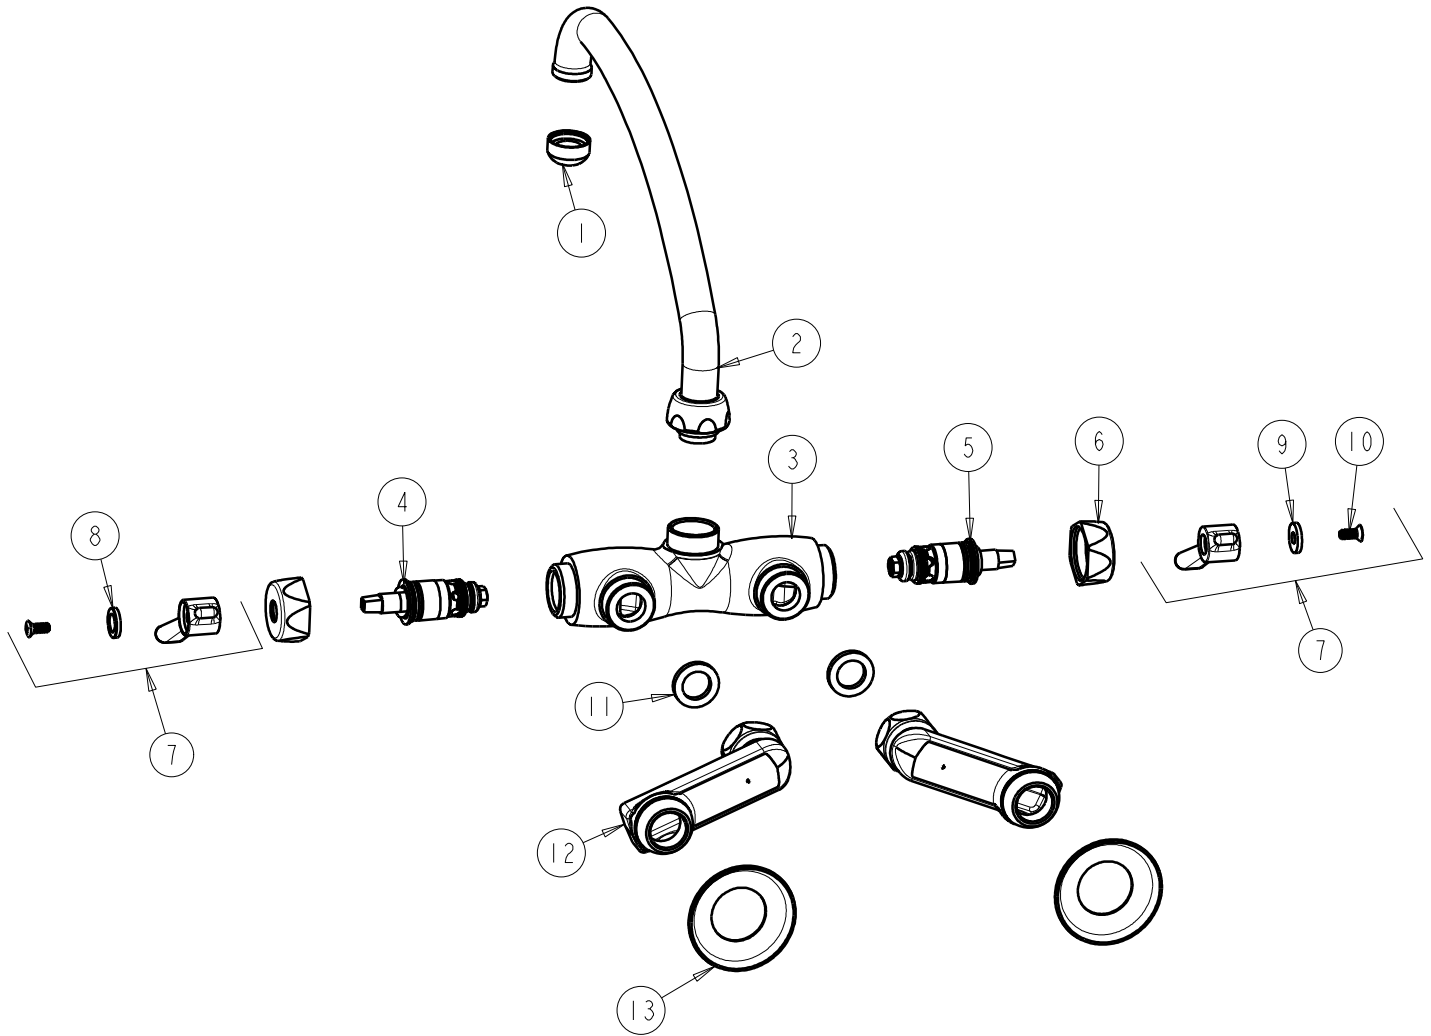

CHICAGO FAUCETS
a Geberit company

2100 South Clearwater Drive
Des Plaines, IL 60018
Phone: 847-803-5000
Fax: 847-803-5454
www.chicagofaucets.com

REPAIR PARTS

FITTING NO.

445-L9E1ABCP

SUBMITTED MODEL NO.

ITEM NO.

BY: SID DATE: 05-12-09

CHK: *[Signature]* REV: 09-10-10

FOR TECHNICAL ASSISTANCE
1-800-TEC-TRUE (1-800-832-8783)

ITEM	PART NO.	DESCRIPTION	ITEM	PART NO.	DESCRIPTION
1	E1JKRCF	QUIXTOP OUTLET	8	633-123JKNF	INDEX BUTTON (BLUE)
2	L9LESSE3JKCP	TUBE SPOUT ASSEMBLY	9	633-023JKNF	INDEX BUTTON (RED)
3	---	VALVE BODY (NOT SOLD SEPARATELY)	10	420-010JKRCF	SCREW, 10-32 UNC PH 1/2
4	1-099XTJKABNF	QUATURN UNIT (RH)	11	1-011JKNF	WASHER, .97 X .62 X .12
5	1-100XTJKABNF	QUATURN UNIT (LH)	12	---	'H' ARM ASSEMBLY w/WASHER
6	444-005JKCP	CAP	13	1-055JKCP	FLANGE
7	369-PRJKCP	LEVER HANDLE ASSEMBLY (PAIR)			