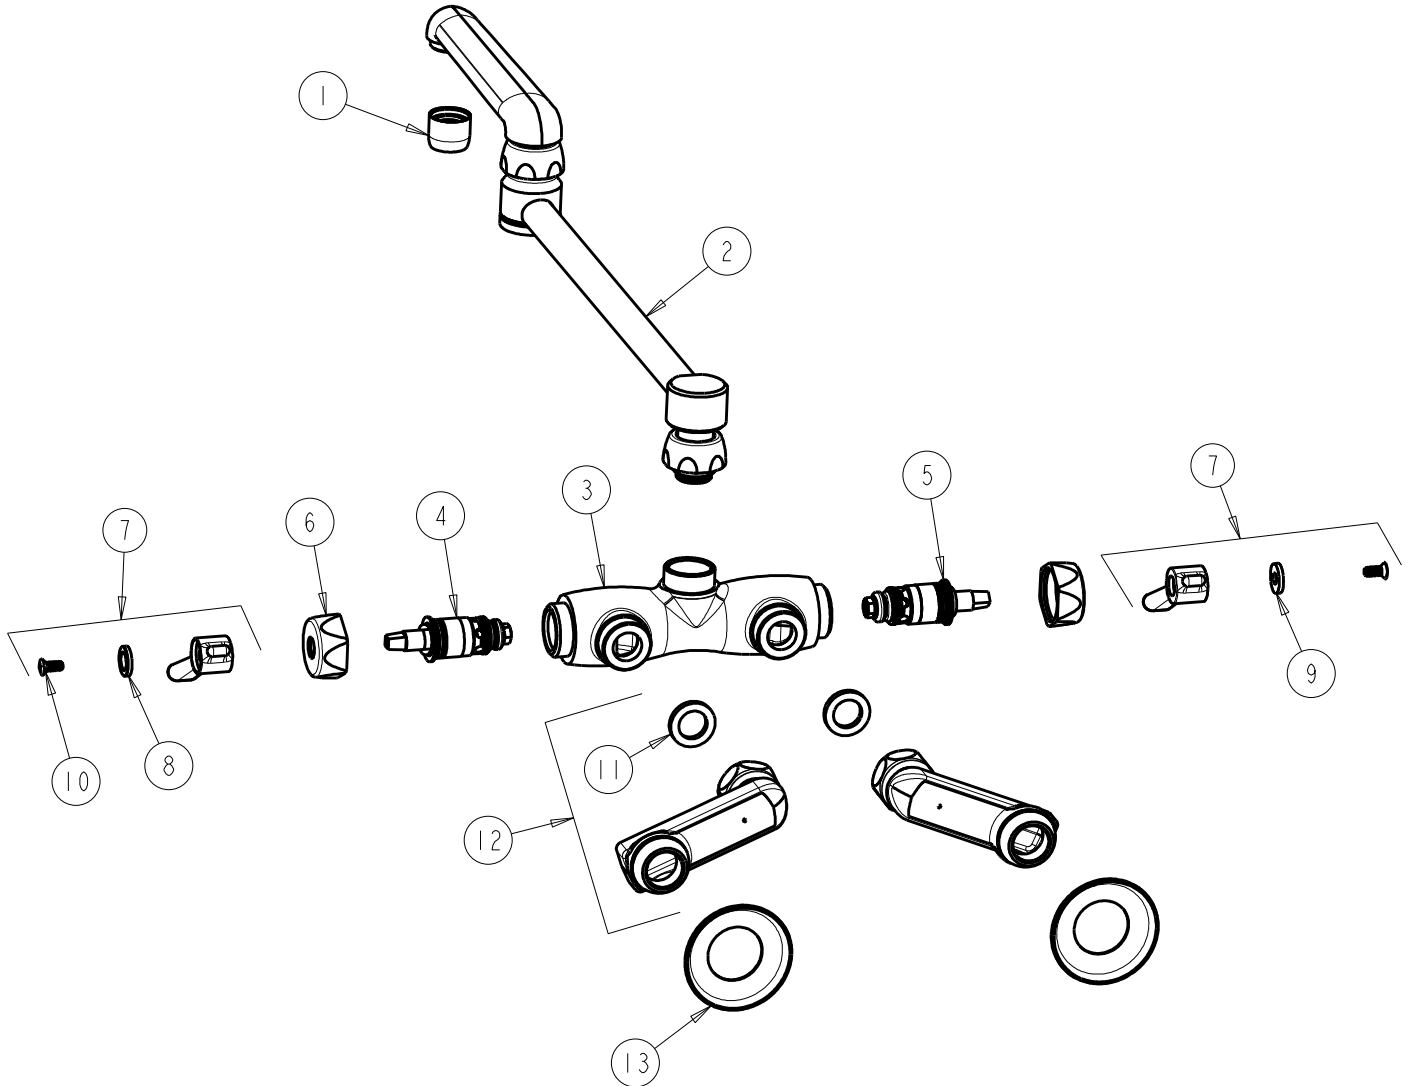

**CHICAGO FAUCETS**  
a Geberit company

2100 South Clearwater Drive  
Des Plaines, IL 60018  
Phone: 847-803-5000  
Fax: 847-803-5454  
www.chicagofaucets.com

**REPAIR PARTS**

FITTING NO.

**445-DJ18ABCP**

SUBMITTED MODEL NO.

ITEM NO.

BY: SID DATE: 10-12-11

CHK: *[Signature]* REV:

**FOR TECHNICAL ASSISTANCE**  
**1-800-TEC-TRUE (1-800-832-8783)**

ITEM	PART NO.	DESCRIPTION	ITEM	PART NO.	DESCRIPTION
1	E3JKCP	SOFTFLO AERATOR OUTLET	8	633-123JKNF	INDEX BUTTON (BLUE)
2	DJ18JKABCP	SPOUT	9	633-023JKNF	INDEX BUTTON (RED)
3	---	VALVE BODY (NOT SOLD SEPARATELY)	10	420-010JKRCF	SCREW, 10-32 UNC PH 1/2
4	1-099XTJKABNF	QUATURN CARTRIDGE (RH)	11	1-011JKNF	WASHER, .97 X .62 X .12
5	1-100XTJKABNF	QUATURN UNIT (LH)	12	HJKABCP	ARM ASSEMBLY w/WASHER
6	444-005JKCP	CAP	13	1-055JKCP	FLANGE
7	369-PRJKCP	LEVER HANDLE ASSEMBLY (PAIR)			