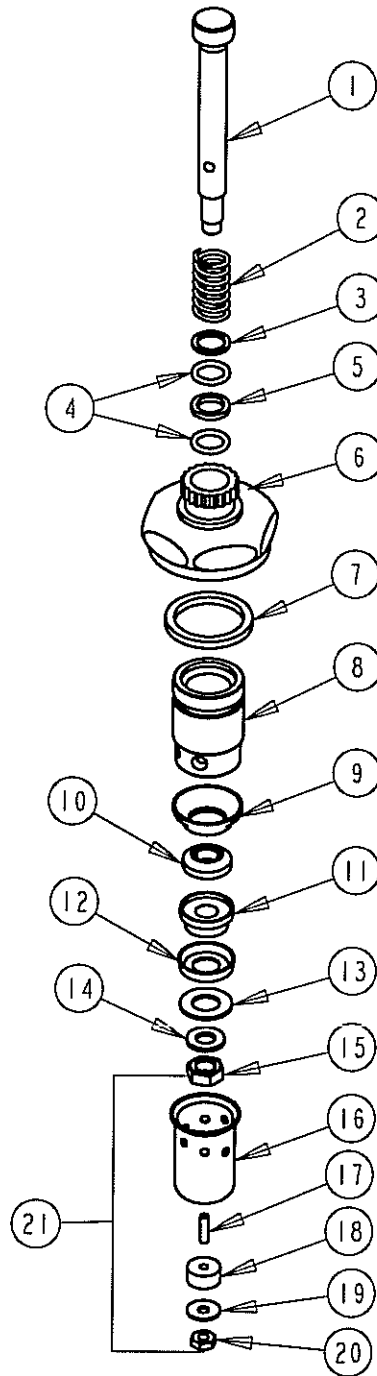

PARTS LIST

BY: SID
CHK'D: *AT*

FINISH: AS SPECIFIED
DATE: 11-21-02

409-X

ITEM NO.	PART NO.	DESCRIPTION	ITEM NO.	PART NO.	DESCRIPTION
1	335-002K	STEM ASSEMBLY	12	333-040A	RUBBER WASHER
2	395-018	SPRING	13	333-039	WASHER
3	319-012	BRASS WASHER	14	1-031	STEM WASHER
4	319-140	O-RING	15	333-097	STEM NUT
5	319-035	LEATHER WASHER	16	333-073	DASHPOT
6	409-001	CAP	17	333-051	SCREW
7	1-043A	GASKET	18	333-027	WASHER
8	433-042	SLEEVE	19	333-028	WASHER
9	1-027	MONEL SEAT	20	333-052	NUT
10	244-006	RUBBER SEAT WASHER	21	333-073K	SLOW DASHPOT ASSEMBLY
11	333-026	RETAINER			