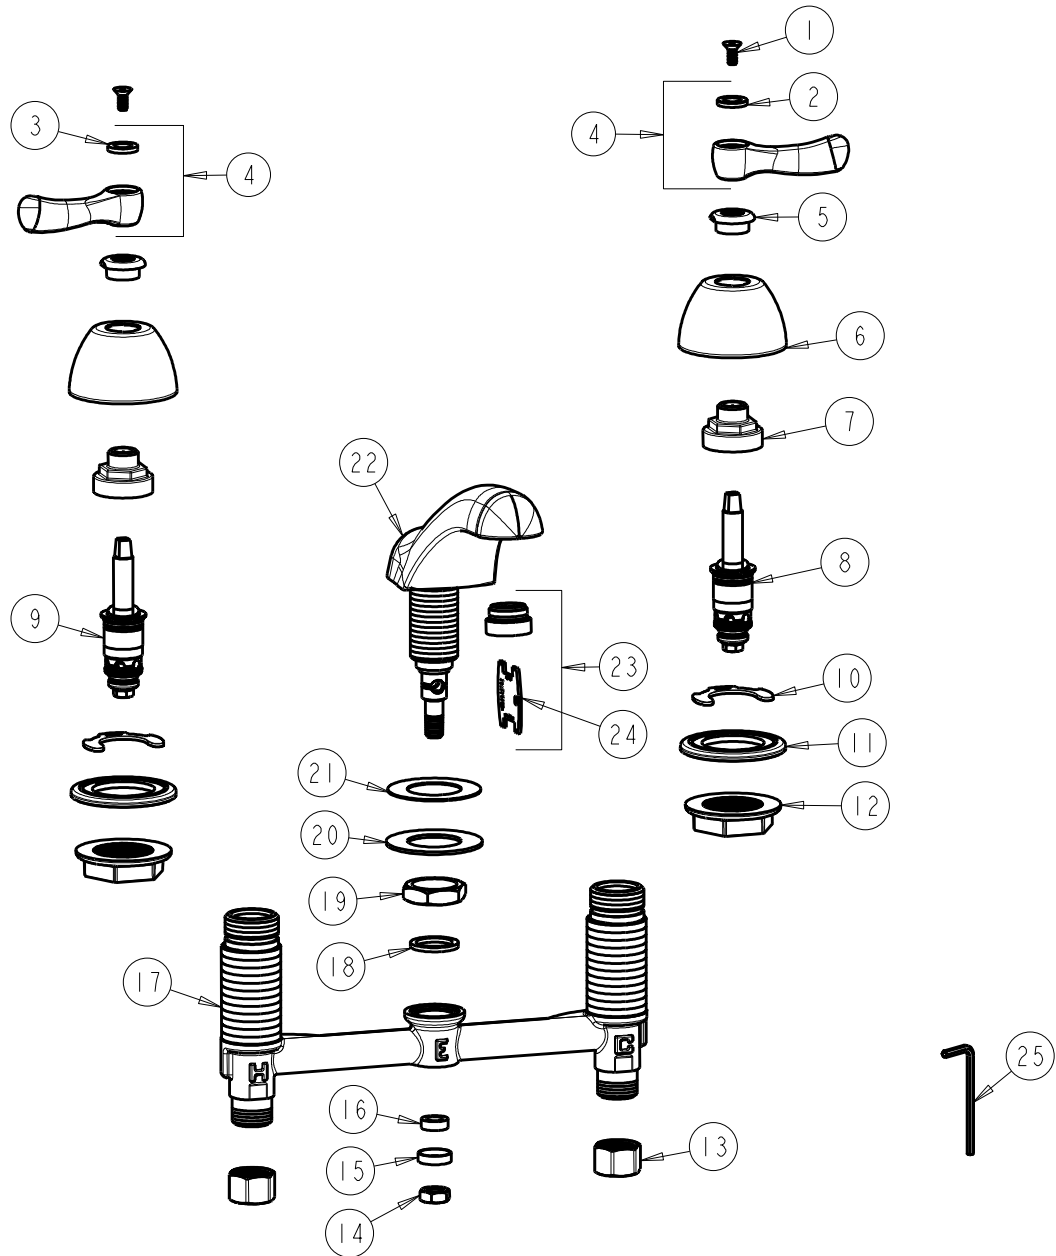

CHICAGO FAUCETS
a Geberit company

2100 South Clearwater Drive
Des Plaines, IL 60018
Phone: 847-803-5000
Fax: 847-803-5454
www.chicagofaucets.com

REPAIR PARTS

FITTING NO.

404-VE2805ABCP

SUBMITTED MODEL NO.

BY: JAR

DATE: 05-08-09

CHK:

REV: 07-07-11

ITEM NO.

FOR TECHNICAL ASSISTANCE
1-800-TEC-TRUE (1-800-832-8783)

ITEM	PART NO.	DESCRIPTION	ITEM	PART NO.	DESCRIPTION
1	420-020JKNF	SCREW, 1/8 FLAT HEX HEAD X 1/2	14	689-113JKRBF	NUT, 3/8-24 UNF X .56 X .22
2	633-123JKNF	INDEX BUTTON (BLUE)	15	250-187JKRBF	RETAINER
3	633-023JKNF	INDEX BUTTON (RED)	16	1797-129JKNF	RUBBER WASHER
4	390-PRJKCP	LEVER HANDLE ASSEMBLY (PAIR)	17	---	BODY, VALVE
5	422-113JKCP	ESCUTCHEON NUT	18	250-200JKNF	GASKET
6	250-082JKCP	ESCUTCHEON	19	250-054JKRBF	LOCKNUT
7	274-014JKRBF	NUT, CAP	20	50-014JKNF	STEEL WASHER
8	377-XTRHJKABNF	RH QUATURN CARTRIDGE	21	739-056JKNF	RUBBER WASHER
9	377-XTLHJKABNF	LH QUATURN CARTRIDGE	22	401-301JKKCP	SPOUT ASSEMBLY
10	200-009JKNF	CLIP, RETAIN	23	E2805JKCP	VP ECONOFLO SPRAY OUTLET w/KEY
11	888-026JKNF	WASHER, SEALING	24	3-024JKRCF	KEY, VP
12	250-004JKNF	LOCKNUT	25	420-022JKNF	VANDAL PROOF WRENCH, 1/8 HEX
13	49-005JKRBF	COUPLING NUT			