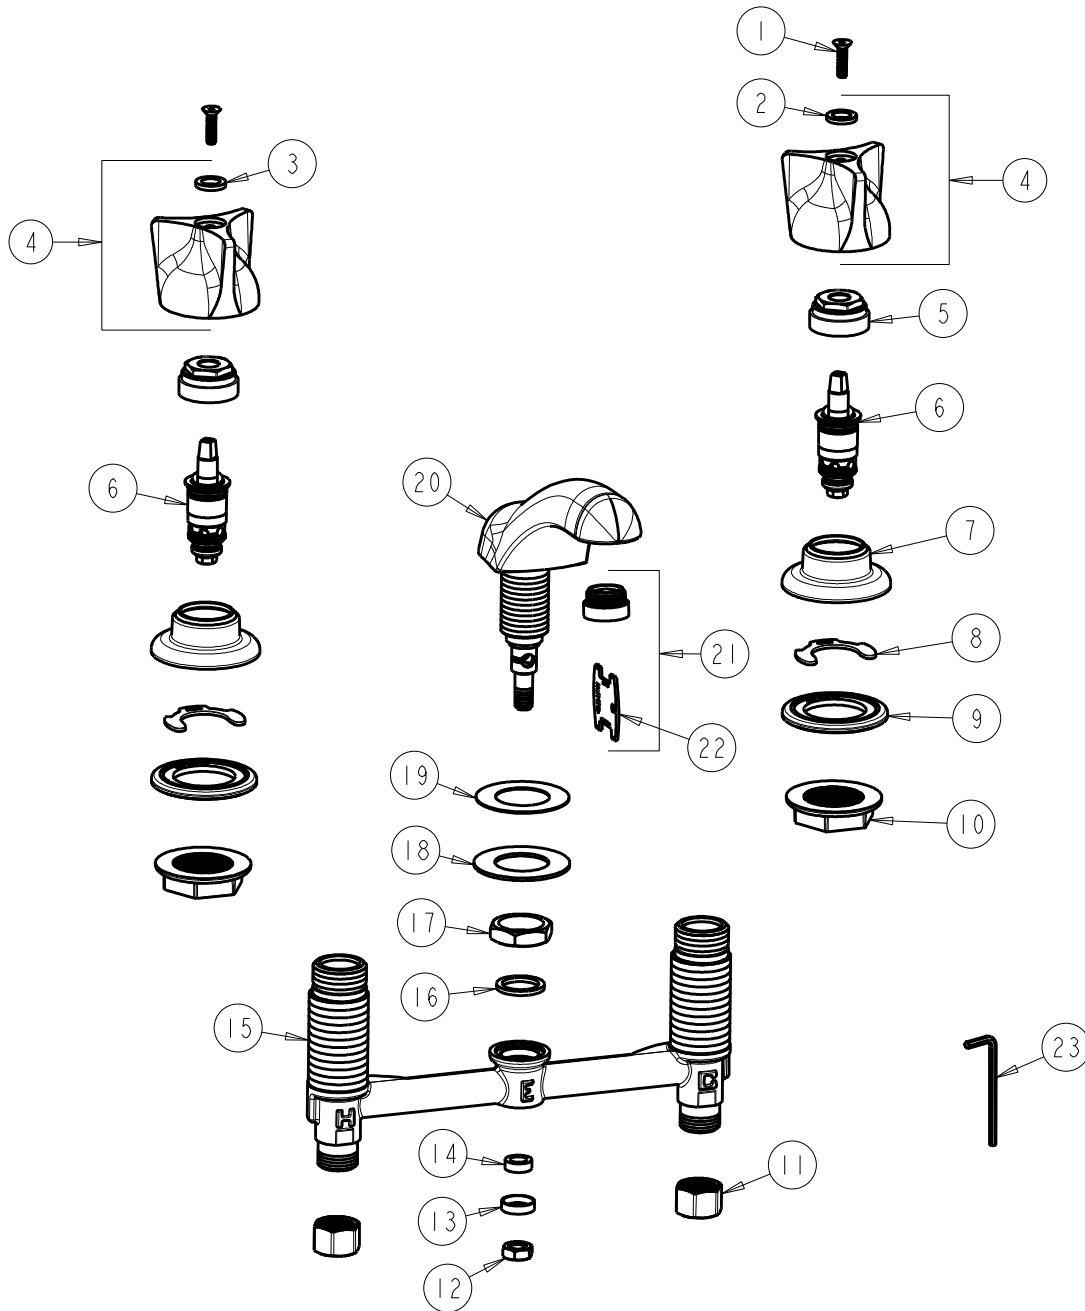

**CHICAGO FAUCETS**  
a Geberit company

2100 South Clearwater Drive  
Des Plaines, IL 60018  
Phone: 847-803-5000  
Fax: 847-803-5454  
www.chicagofaucets.com

**REPAIR PARTS**

FITTING NO.

**404-V950ABCP**

SUBMITTED MODEL NO.

ITEM NO.

BY: JAR DATE: 05-08-09

CHK: REV: 07-06-11

**FOR TECHNICAL ASSISTANCE**  
**1-800-TEC-TRUE (1-800-832-8783)**

ITEM	PART NO.	DESCRIPTION	ITEM	PART NO.	DESCRIPTION
1	420-021JKNF	SCREW, 1/8 FLAT HEX HEAD X 1/2	13	250-187JKRBF	RETAINER
2	633-123JKNF	INDEX BUTTON (BLUE)	14	1797-129JKNF	RUBBER WASHER
3	633-023JKNF	INDEX BUTTON (RED)	15	---	BODY, VALVE
4	950-PRJKCP	3-WING HANDLE ASSEMBLY (PAIR)	16	250-200JKNF	GASKET
5	400-004JKRBF	NUT, CAP	17	250-054JKRBF	LOCKNUT
6	1-100XTJKABNF	QUATURN UNIT (LH)	18	50-014JKNF	STEEL WASHER
7	250-083JKCP	ESCUTCHEON	19	739-056JKNF	RUBBER WASHER
8	200-009JKNF	CLIP, RETAIN	20	401-301JKKCP	SPOUT ASSEMBLY
9	888-026JKNF	WASHER, SEALING	21	E12VPJKCP	V.R. SOFTFLO AERATOR W/ KEY
10	250-004JKNF	LOCKNUT	22	3-024JKRCF	KEY, VP
11	49-005JKRBF	COUPLING NUT	23	420-022JKNF	VANDAL PROOF WRENCH, 1/8 HEX
12	689-113JKRBF	NUT, 3/8-24 UNF X .56 X .22			