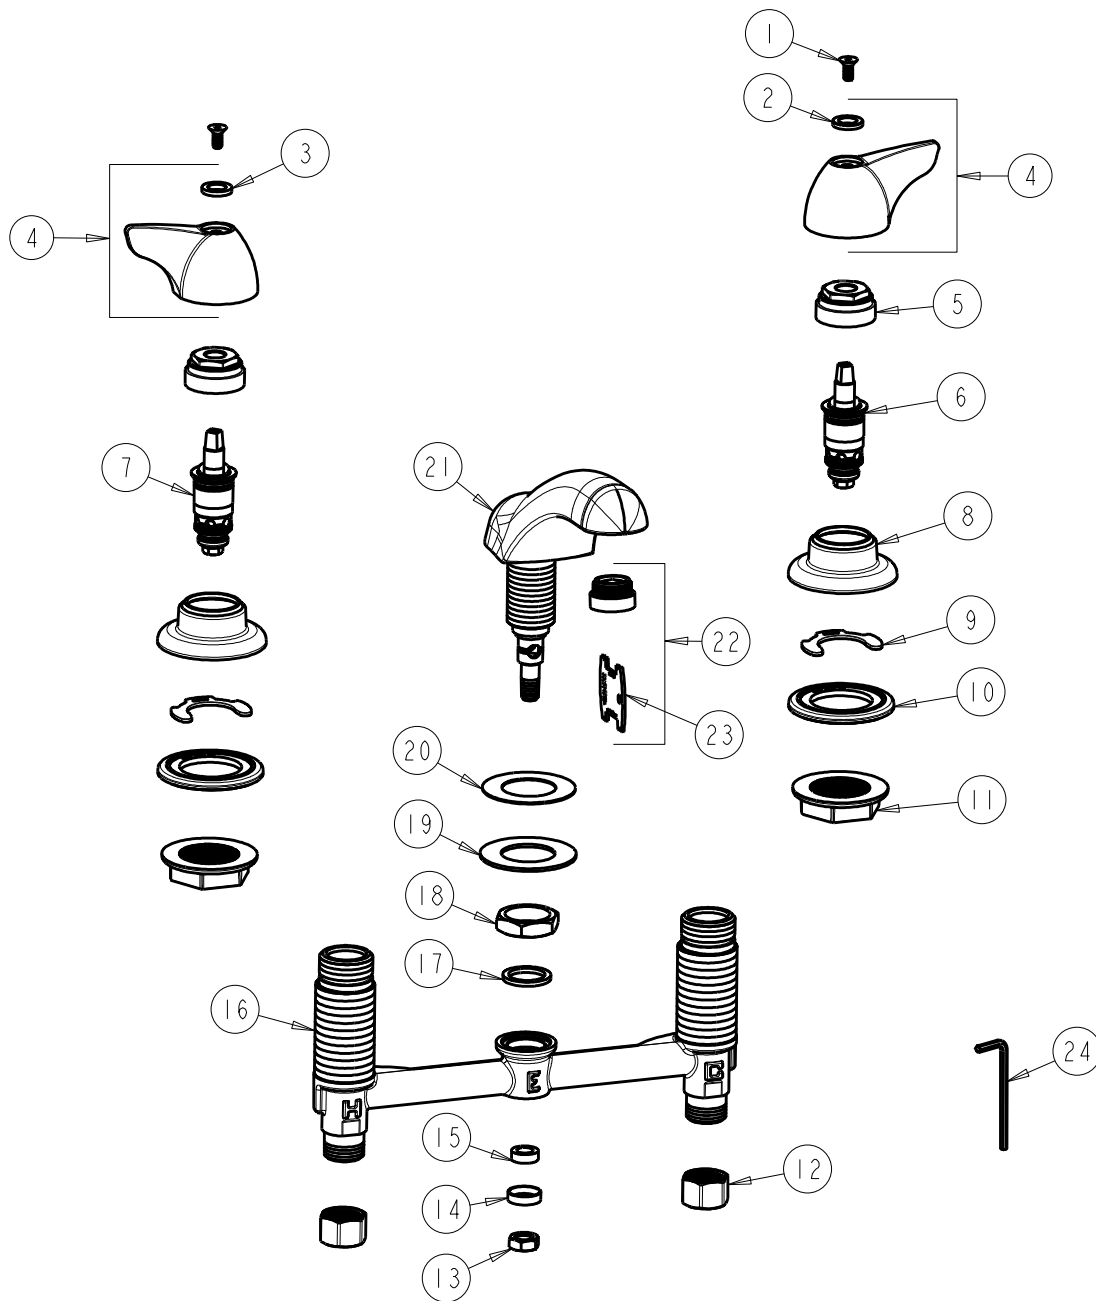

**CHICAGO FAUCETS**  
a Geberit company

2100 South Clearwater Drive  
Des Plaines, IL 60018  
Phone: 847-803-5000  
Fax: 847-803-5454  
www.chicagofaucets.com

**REPAIR PARTS**

FITTING NO.

**404-V1000ABCP**

SUBMITTED MODEL NO.

BY: JAR DATE: 05-08-09

CHK: REV: 07-06-11

ITEM NO.

**FOR TECHNICAL ASSISTANCE**  
**1-800-TEC-TRUE (1-800-832-8783)**

ITEM	PART NO.	DESCRIPTION	ITEM	PART NO.	DESCRIPTION
1	420-020JKNF	SCREW, 1/8 FLAT HEX HEAD X 1/2	13	689-113JKRBF	NUT, 3/8-24 UNF X .56 X .22
2	633-123JKNF	INDEX BUTTON (BLUE)	14	250-187JKRBF	RETAINER
3	633-023JKNF	INDEX BUTTON (RED)	15	1797-129JKNF	RUBBER WASHER
4	1000-PRJKCP	WING HANDLE ASSEMBLY (PAIR)	16	—	BODY, VALVE
5	400-004JKRBF	NUT, CAP	17	250-200JKNF	GASKET
6	1-099XTJKABNF	QUATURN UNIT (RH)	18	250-054JKRBF	LOCKNUT
7	1-100XTJKABNF	QUATURN UNIT (LH)	19	50-014JKNF	STEEL WASHER
8	250-083JKCP	ESCUTCHEON	20	739-056JKNF	RUBBER WASHER
9	200-009JKNF	CLIP, RETAIN	21	401-301JKKCP	SPOUT ASSEMBLY
10	888-026JKNF	WASHER, SEALING	22	E12VPJKCP	V.R. SOFTFLO AERATOR W/ KEY
11	250-004JKNF	LOCKNUT	23	3-024JKRCF	KEY, VP
12	49-005JKRBF	COUPLING NUT	24	420-022JKNF	VANDAL PROOF WRENCH, 1/8 HEX