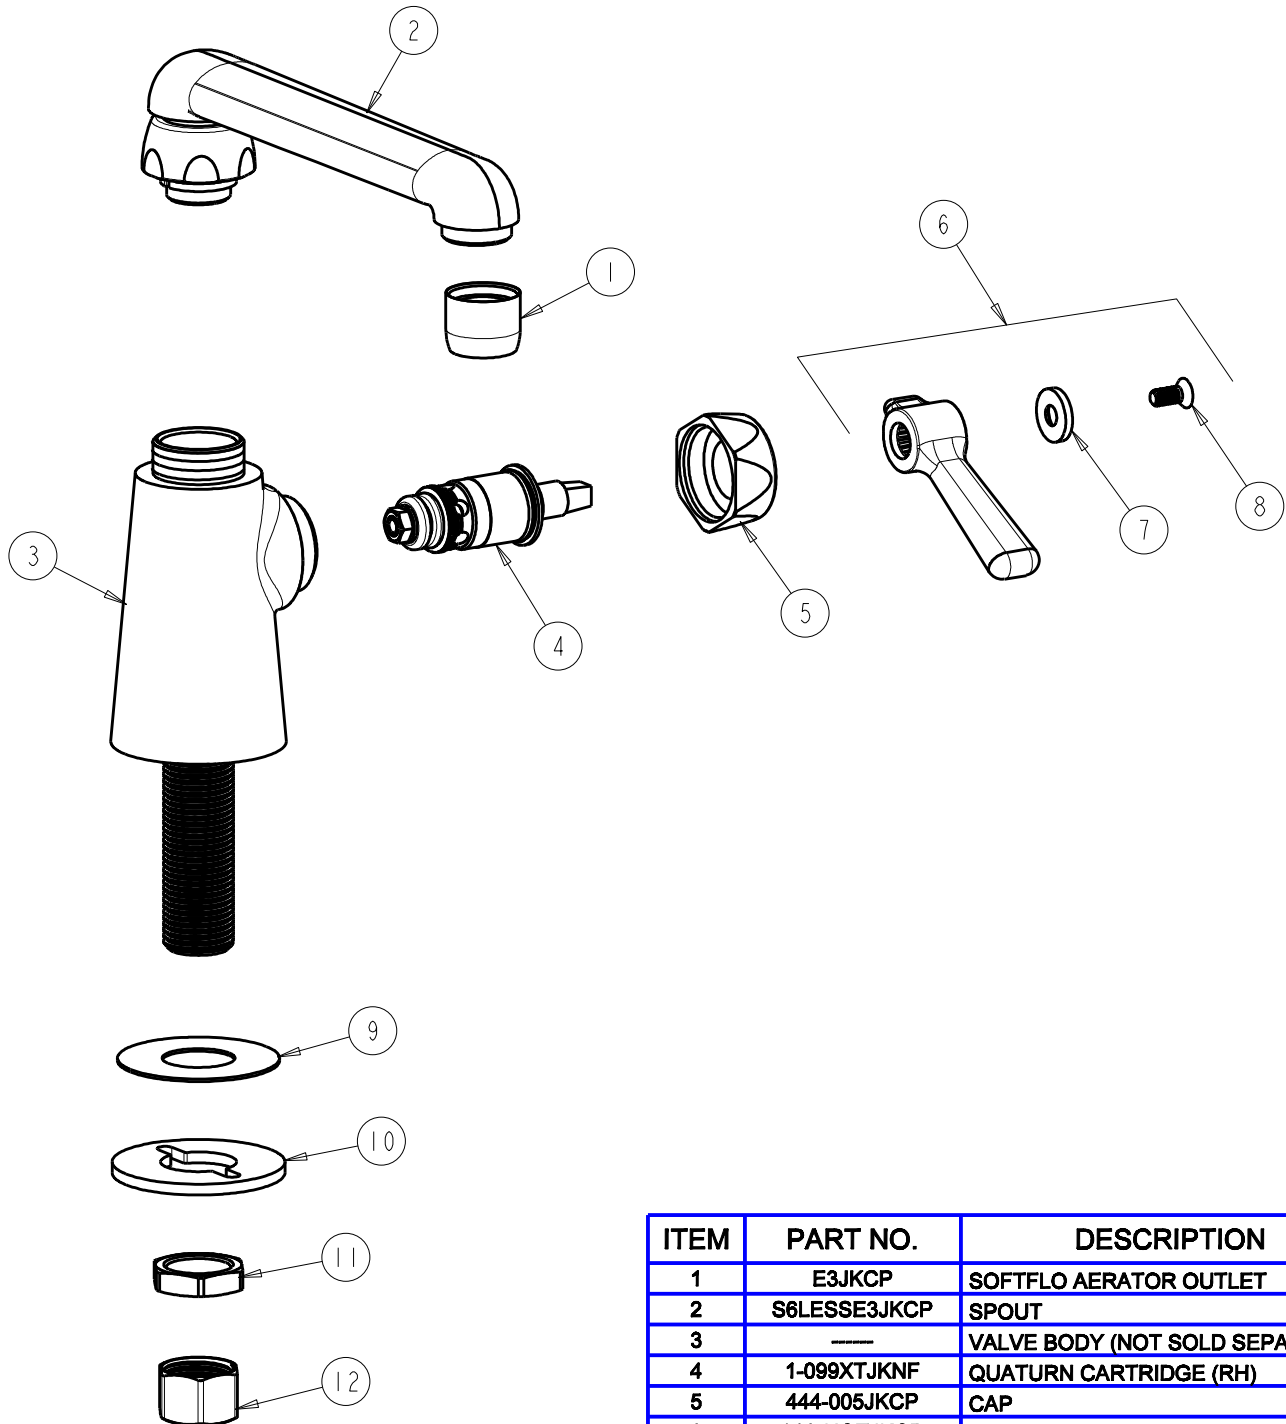

BY: SID DATE: 11-17-11

CHK: *[Signature]* REV:

FITTING NO.

349-ABCP

SUBMITTED MODEL NO.

ITEM NO.

ITEM	PART NO.	DESCRIPTION
1	E3JKCP	SOFTFLO AERATOR OUTLET
2	S6LESSE3JKCP	SPOUT
3	-----	VALVE BODY (NOT SOLD SEPARATELY)
4	1-099XTJKNF	QUATURN CARTRIDGE (RH)
5	444-005JKCP	CAP
6	369-HOTJKCP	LEVER HANDLE ASSEMBLY
7	633-023JKNF	INDEX BUTTON (RED)
8	420-010JKRCF	SCREW, 10-32 UNC PH 1/2
9	52-007JKNF	WASHER, RUBBER
10	807-112JKNF	WASHER
11	49-004JKRBF	LOCKNUT
12	49-005JKRBF	COUPLING NUT