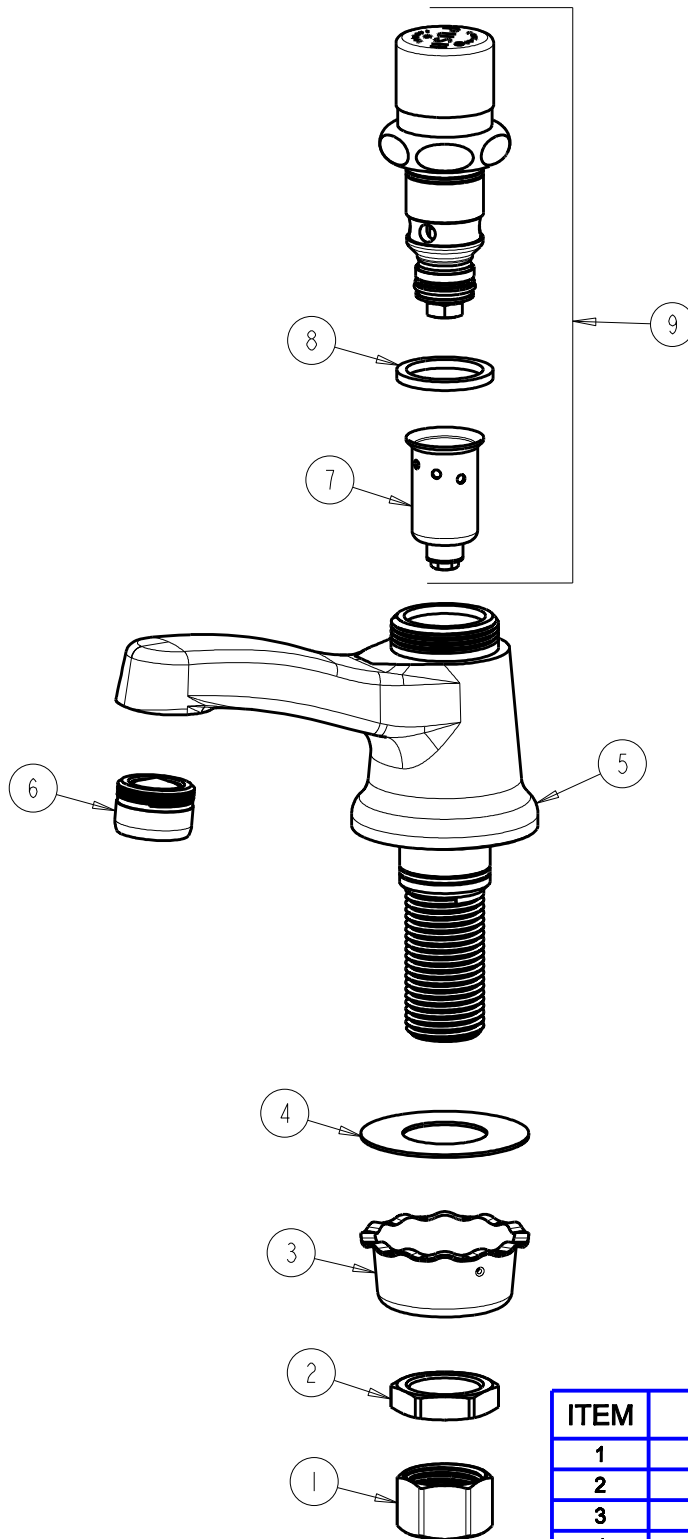

**CHICAGO FAUCETS**  
a Geberit company

2100 South Clearwater Drive  
Des Plaines, IL 60018  
Phone: 847-803-5000  
Fax: 847-803-5454  
www.chicagofaucets.com

**REPAIR PARTS**

FITTING NO.

**333-SLOE12PSHABCP**

SUBMITTED MODEL NO.

ITEM NO.

BY: SID DATE: 05-07-12

CHK: *[Signature]* REV:

**FOR TECHNICAL ASSISTANCE**  
1-800-TEC-TRUE (1-800-832-8783)

ITEM	PART NO.	DESCRIPTION
1	49-005JKRBF	COUPLING NUT
2	49-004JKRBF	LOCKNUT
3	1797-114JKNF	BASIN COCK WASHER
4	333-103JKNF	RUBBER WASHER
5	---	BODY (NOT SOLD SEPARATELY)
6	E12JKCP	SOFTFLO OUTLET
7	333-073KJKNF	DASHPOT, SLOW
8	1-043JKNF	GASKET, CAP 1 X .80 X .09
9	333-XSLOPSHJKABNF	SLOW PUSH BUTTON UNIT