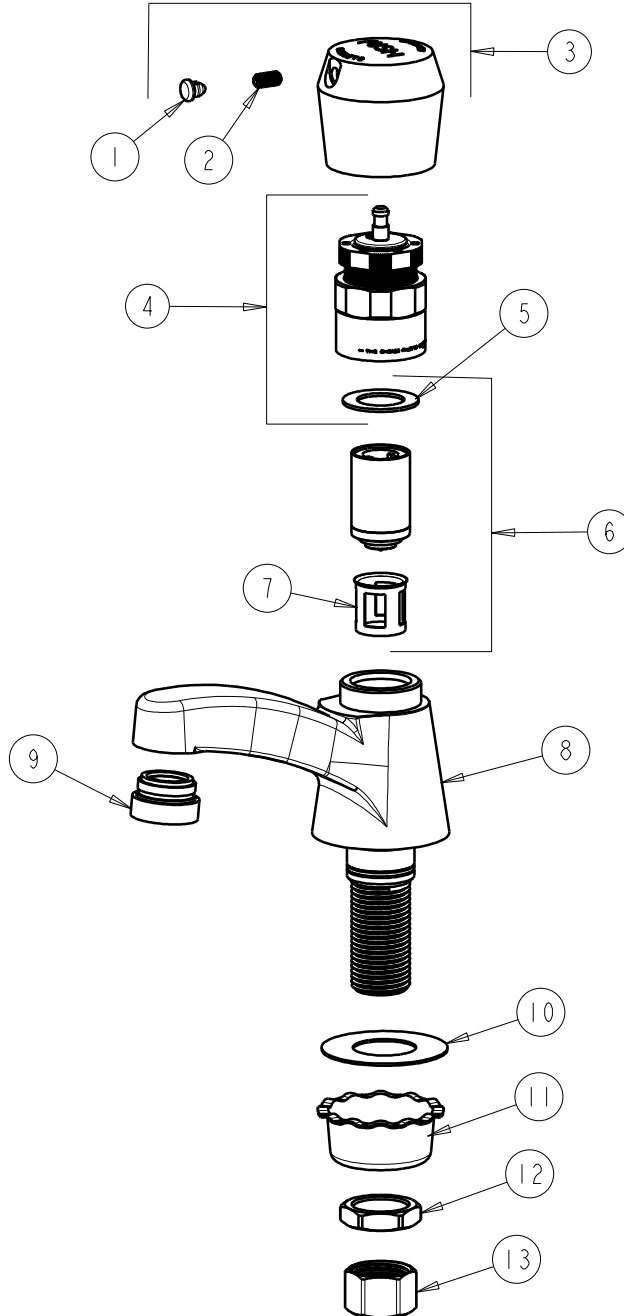

CHICAGO FAUCETS
a Geberit company

2100 South Clearwater Drive
Des Plaines, IL 60018
Phone: 847-803-5000
Fax: 847-803-5454
www.chicagofaucets.com

REPAIR PARTS

FITTING NO.

333-E2805-665PSHABCP

SUBMITTED MODEL NO.

BY: SID DATE: 05-07-09

CHK: *[Signature]* REV:

ITEM NO.

FOR TECHNICAL ASSISTANCE
1-800-TEC-TRUE (1-800-832-8783)

ITEM	PART NO.	DESCRIPTION	ITEM	PART NO.	DESCRIPTION
1	665-309KJKNF	BUTTONS, HOT AND COLD	8	----	BODY (NOT SOLD SEPARATELY)
2	665-116JKNF	SET SCREW	9	E2805JKCP	VANDAL PROOF SPRAY OUTLET
3	665-PSHJKCP	HANDLE, PUSH CAP	10	333-103JKNF	RUBBER WASHER
4	665-190KJKNF	ACTUATOR ASSEMBLY	11	1797-114JKNF	BASIN COCK WASHER
5	665-011JKNF	WASHER, SEALING	12	49-004JKRBF	LOCKNUT
6	671-XJKNF	METERING VALVE CARTRIDGE	13	49-005JKRBF	COUPLING NUT
7	667-402JKNF	MVP FILTER			