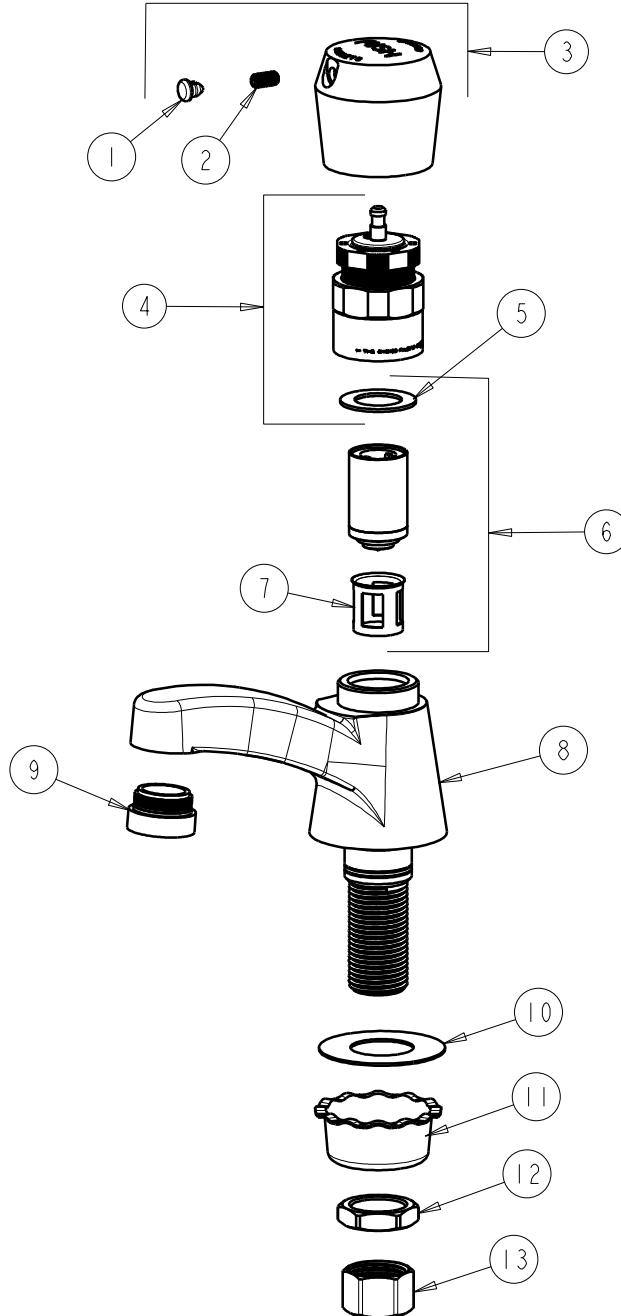

**CHICAGO FAUCETS**  
a Geberit company

2100 South Clearwater Drive  
Des Plaines, IL 60018  
Phone: 847-803-5000  
Fax: 847-803-5454  
www.chicagofaucets.com

**REPAIR PARTS**

FITTING NO.

**333-665PSHVPAABCP**

SUBMITTED MODEL NO.

BY: SID DATE: 05-07-09

CHK: *[Signature]* REV:

ITEM NO.

**FOR TECHNICAL ASSISTANCE**  
1-800-TEC-TRUE (1-800-832-8783)

ITEM	PART NO.	DESCRIPTION	ITEM	PART NO.	DESCRIPTION
1	665-309KJKNF	BUTTONS, HOT AND COLD	8	----	BODY (NOT SOLD SEPARATELY)
2	665-116JKNF	SET SCREW	9	E12VPJKCP	V.R. SOFTFLO AERATOR W/ KEY
3	665-PSHJKCP	HANDLE, PUSH CAP	10	333-103JKNF	RUBBER WASHER
4	665-190KJKNF	ACTUATOR ASSEMBLY	11	1797-114JKNF	BASIN COCK WASHER
5	665-011JKNF	WASHER, SEALING	12	49-004JKRBF	LOCKNUT
6	671-XJKNF	METERING VALVE CARTRIDGE	13	49-005JKRBF	COUPLING NUT
7	667-402JKNF	MVP FILTER			