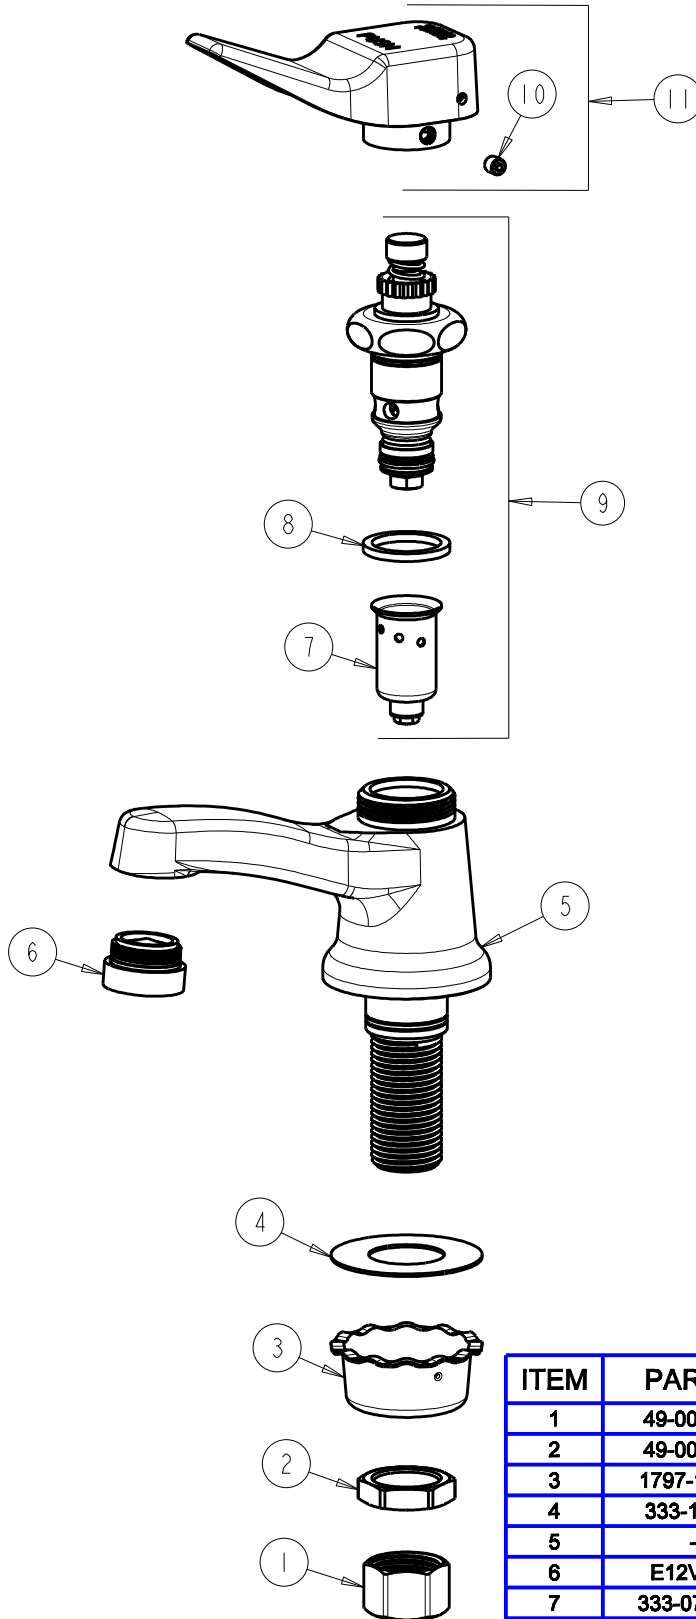

BY: SID

DATE: 05-07-12

CHK: *[Signature]*

REV:

ITEM NO.

FOR TECHNICAL ASSISTANCE
1-800-TEC-TRUE (1-800-832-8783)

ITEM	PART NO.	DESCRIPTION
1	49-005JKRBF	COUPLING NUT
2	49-004JKRBF	LOCKNUT
3	1797-114JKNF	BASIN COCK WASHER
4	333-103JKNF	RUBBER WASHER
5	-----	BODY (NOT SOLD SEPARATELY)
6	E12VPJKCP	V.R. SOFTFLO AERATOR W/ KEY
7	333-073KJKNF	DASPOT, SLOW
8	1-043JKNF	GASKET, CAP 1 X .80 X .09
9	335-XJKABNF	TIP TAP CARTRIDGE FOR 335X
10	665-016JKNF	SET SCREW
11	336-404KJKCP	PUSH-TILT V.R. HANDLE