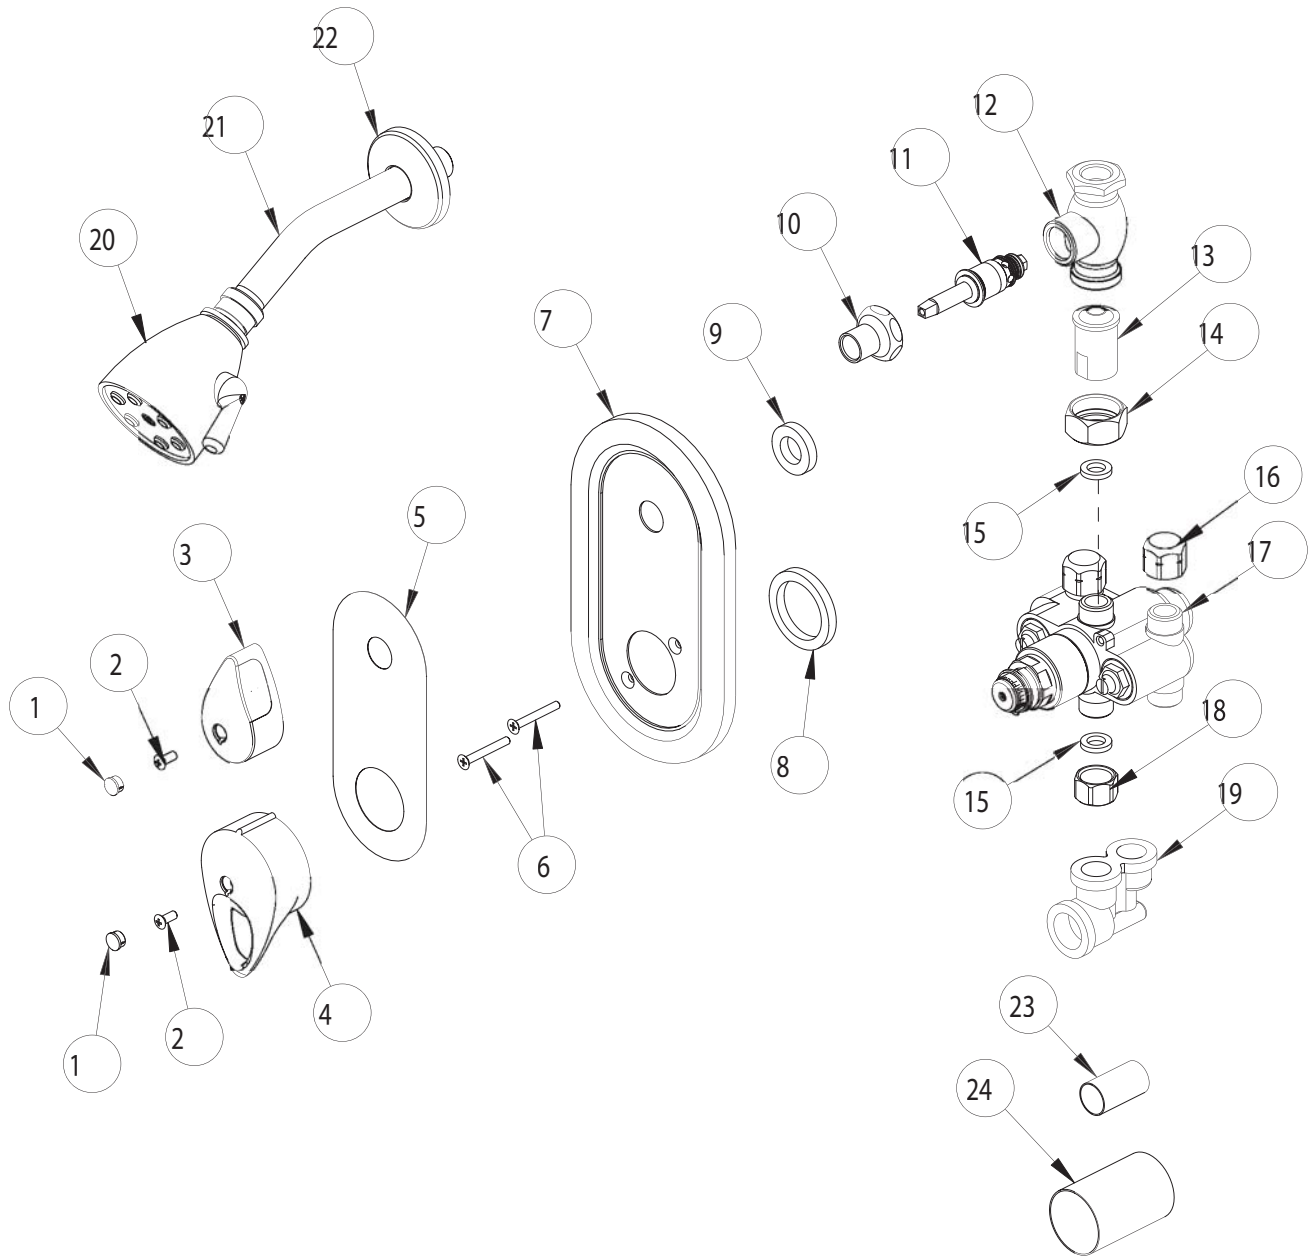

PARTS LIST

BY:

SID

FINISH:

AS SPECIFIED

CHK'D:

DATE:

03-12-02

2502-600

ITEM NO.	PART NO.	DESCRIPTION	ITEM NO.	PART NO.	DESCRIPTION
1	2500-005	HANDLE BUTTON	13	2500-006	ADAPTER
2	420-010	SCREW	14	2500-008	NUT, COUPLING
3	2500-004	SMALL HANDLE	15	2500-007	FIBER WASHER
4	2500-003	LARGE HANDLE	16	2500-012	CAP NUT
5	2500-020	DECAL	17	----	VALVE BODY (NOT SOLD SEPARATELY)
6	2500-015	SCREW	18	2500-011	CAP NUT
7	2500-002	ESCUTCHEON	19	2500-017	TWIN ELL
8	2500-009	LARGE SEAL	20	600	FOR PARTS SEE 600
9	2500-010	SMALL SEAL	21	415-021	SHOWER ARM
10	1-246	LOOSE KEY CAP	22	749-016	WALL FLANGE
11	377XTRH	RH QUATURN CARTRIDGE	23	2500-018	TUBE-SMALL
12	----	BODY (NOT SOLD SEPARATELY)	24	2500-019	TUBE-LARGE