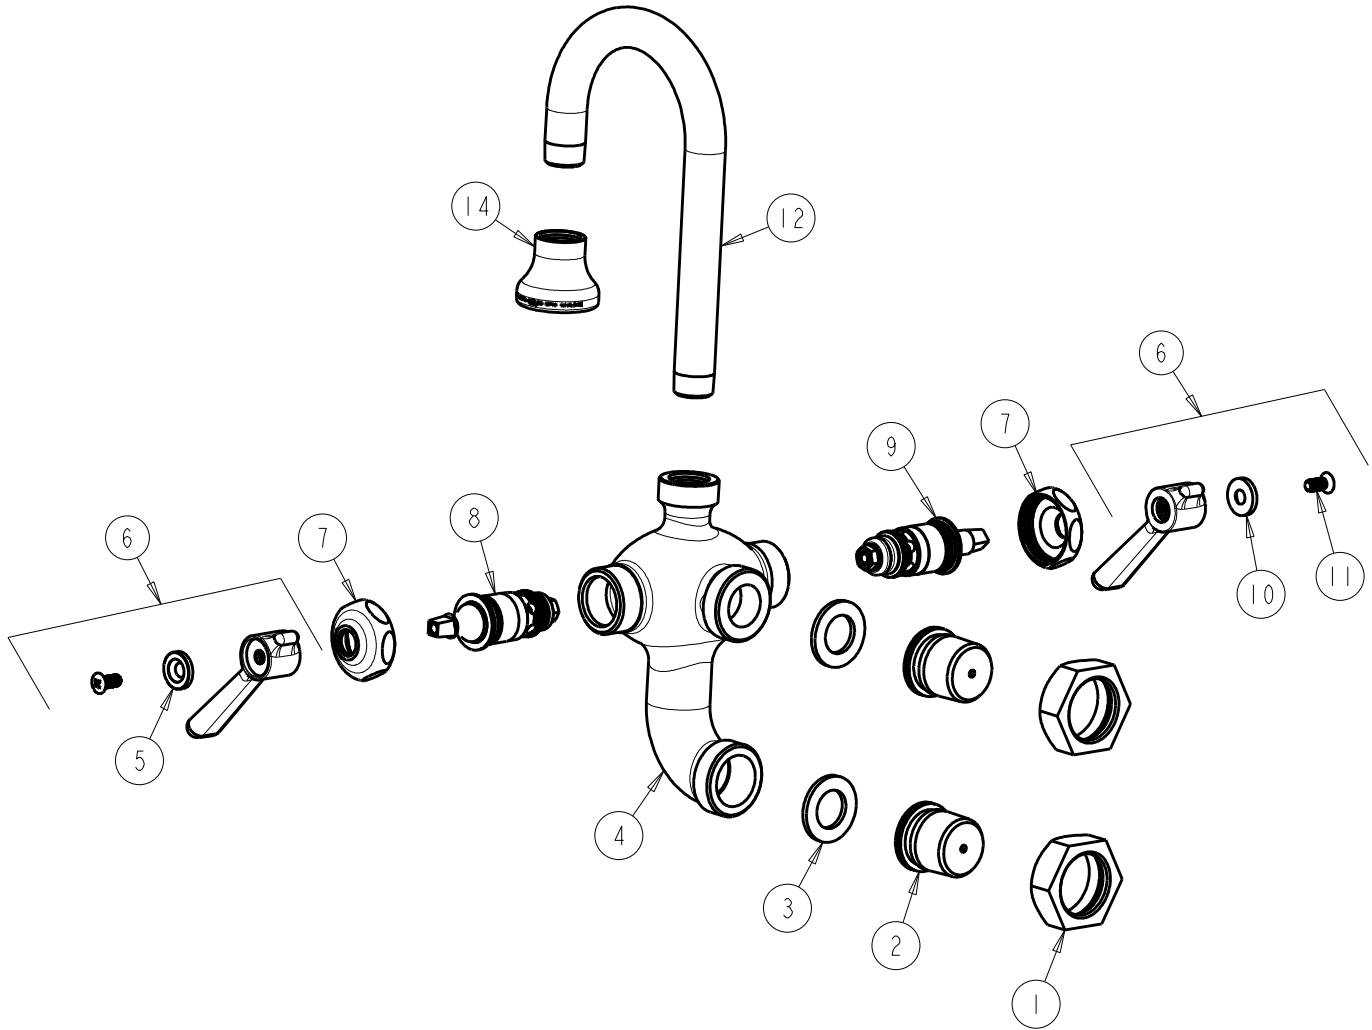

CHICAGO FAUCETS
a Geberit company

2100 South Clearwater Drive
Des Plaines, IL 60018
Phone: 847-803-5000
Fax: 847-803-5454
www.chicagofaucets.com

REPAIR PARTS

FITTING NO.

225-ABCP

SUBMITTED MODEL NO.

ITEM NO.

BY: JAR DATE: 10-18-11

CHK: *JAR* REV:

FOR TECHNICAL ASSISTANCE
1-800-TEC-TRUE (1-800-832-8783)

ITEM	PART NO.	DESCRIPTION
1	65-003JKCP	NUT
2	65-004JKABRCF	TAILPIECE
3	65-006JKNF	WASHER
4	—	VALVE BODY (NOT SOLD SEPARATELY)
5	633-123JKNF	INDEX BUTTON (BLUE)
6	369-PRJKCP	LEVER HANDLE ASSEMBLY (PAIR)
7	1-214JKCP	CAP
8	1-099XTJKABNF	QUATURN UNIT (RH)
9	1-100XTJKABNF	QUATURN UNIT (LH)
10	633-023JKNF	INDEX BUTTON (RED)
11	420-010JKRCF	SCREW, 10-32 UNC PH 1/2
12	225-001JKCP	TUBE SPOUT
14	E4FJKABCP	ROSE SPRAY OUTLET 2.0 GPM