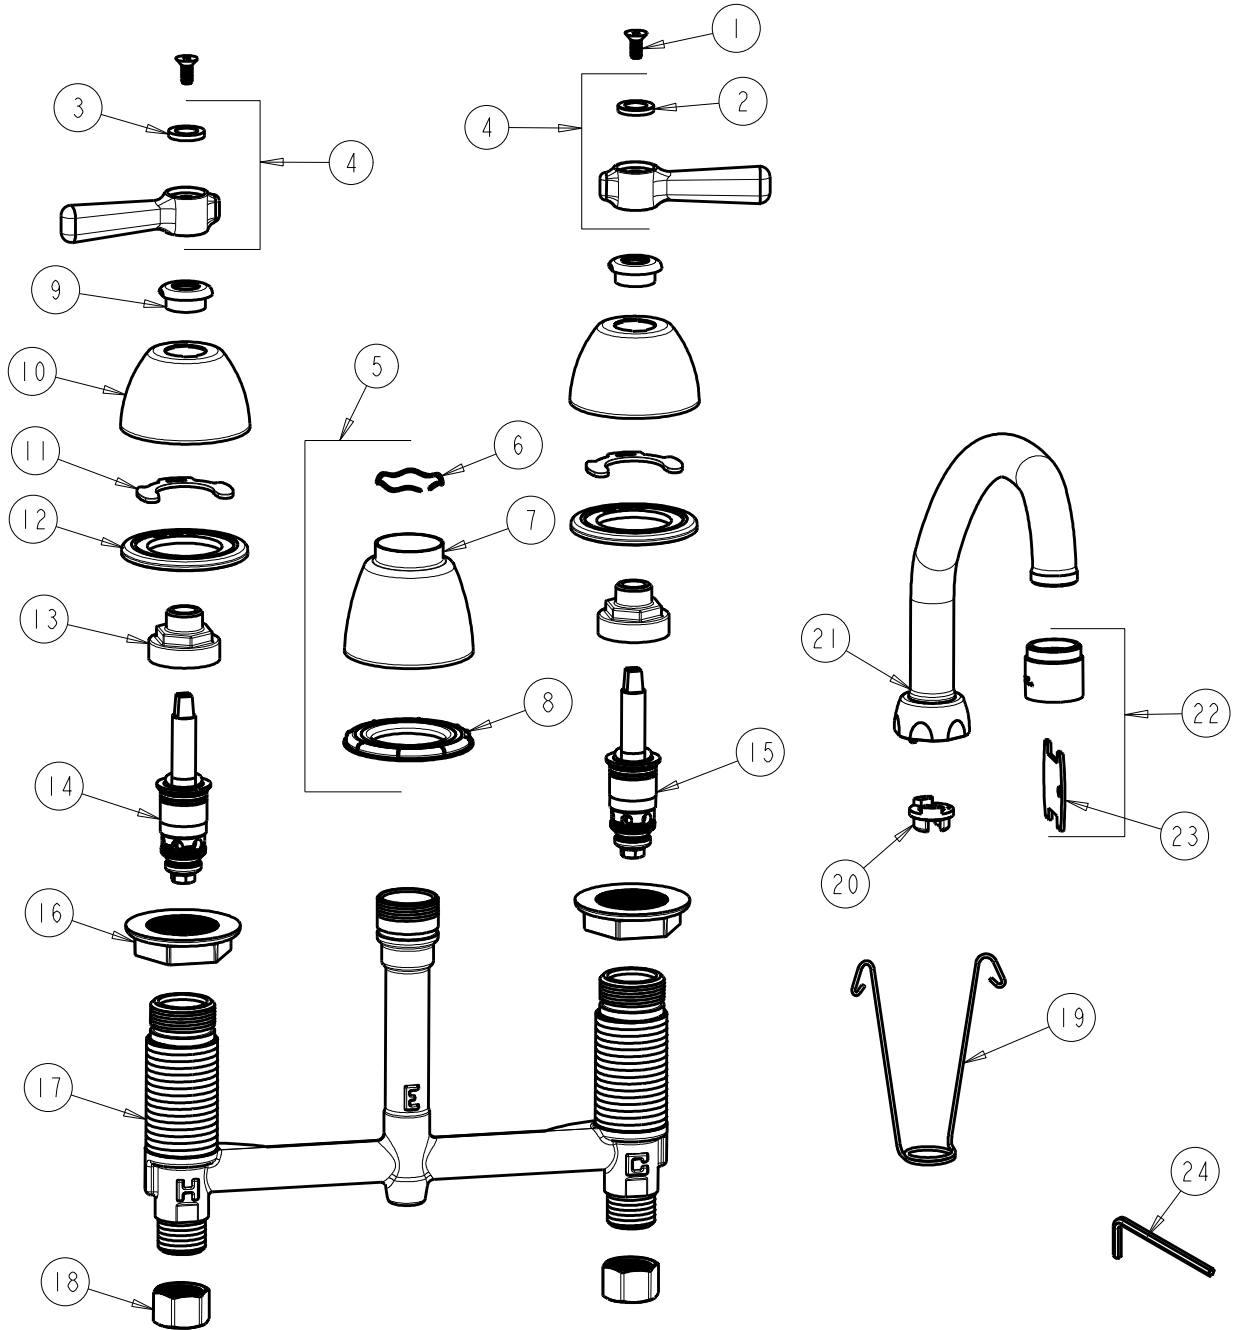

**CHICAGO FAUCETS**  
a Geberit company

2100 South Clearwater Drive  
Des Plaines, IL 60018  
Phone: 847-803-5000  
Fax: 847-803-5454  
www.chicagofaucets.com

**REPAIR PARTS**

FITTING NO.

**201-RSL9E35VPABCP**

SUBMITTED MODEL NO.

BY: SID DATE: 06-29-11

CHK: REV: 04-20-12

ITEM NO.

**FOR TECHNICAL ASSISTANCE**  
1-800-TEC-TRUE (1-800-832-8783)

ITEM	PART NO.	DESCRIPTION	ITEM	PART NO.	DESCRIPTION
1	420-020JKNF	SCREW, 1/8 FLAT HEX HEAD X 1/2	13	274-014JKRBF	NUT, CAP
2	633-123JKNF	INDEX BUTTON (BLUE)	14	377-XTLHJKABNF	LH QUATURN CARTRIDGE
3	633-023JKNF	INDEX BUTTON (RED)	15	377-XTRHJKABNF	RH QUATURN CARTRIDGE
4	369-PRJKCP	LEVER HANDLE ASSEMBLY (PAIR)	16	250-004JKNF	LOCKNUT
5	785-400KJKCP	SPOUT ESCUTCHEON KIT	17	—	BODY, VALVE
6	50-038JKNF	WAVE WASHER	18	49-005JKRBF	COUPLING NUT
7	785-400JKCP	ESCUTCHEON, SPOUT BASE	19	200-008JKNF	HANGER
8	888-027JKNF	SPOUT ESCUTCHEON WASHER	20	786-001JKRBF	ADAPTER, RESTRICTED SWING
9	422-113JKCP	ESCUTCHEON NUT	21	L9ARSJKCP	FOR PARTS SEE L9AESJKCP
10	250-082JKCP	ESCUTCHEON	22	E35VPJKCP	SOFTFLO AERATOR 1.5GPM VR
11	200-009JKNF	CLIP, RETAIN	23	3-024JKRCF	KEY, VP
12	888-026JKNF	WASHER, SEALING	24	420-022JKNF	WRENCH, VP 1/8 HEX