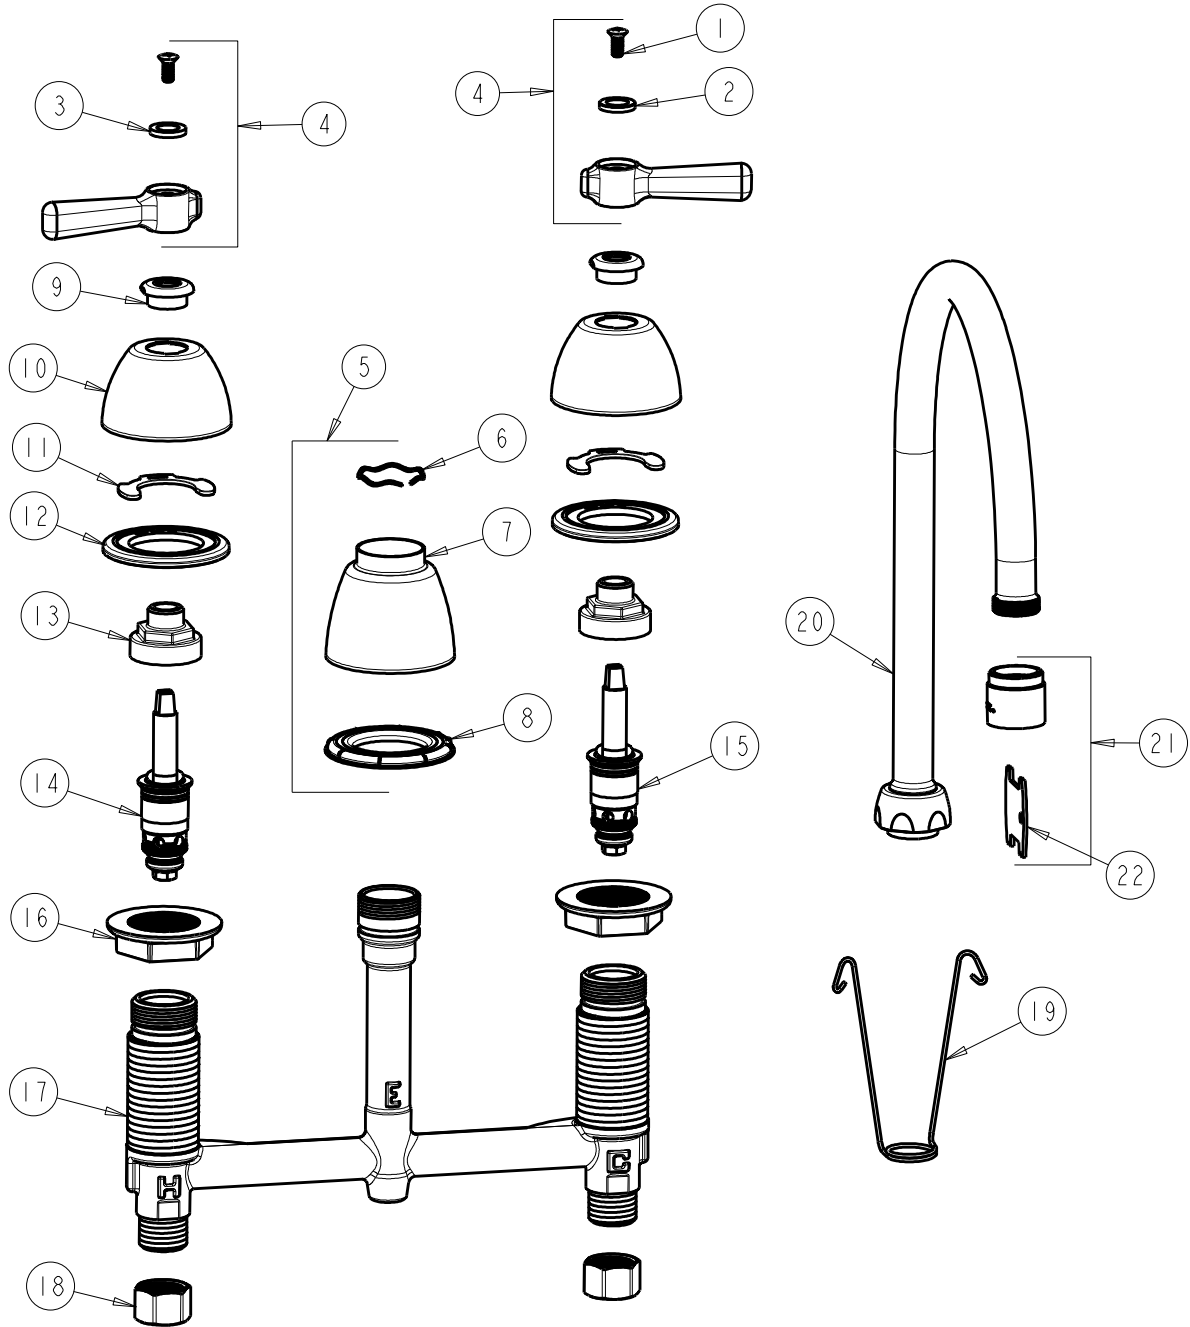

CHICAGO FAUCETS
a Geberit company

2100 South Clearwater Drive
Des Plaines, IL 60018
Phone: 847-803-5000
Fax: 847-803-5454
www.chicagofaucets.com

REPAIR PARTS

FITTING NO.

201-AGN8AE35VPABCP

SUBMITTED MODEL NO.

BY: SID DATE: 07-15-11

CHK: REV: 04-20-12

ITEM NO.

FOR TECHNICAL ASSISTANCE
1-800-TEC-TRUE (1-800-832-8783)

ITEM	PART NO.	DESCRIPTION	ITEM	PART NO.	DESCRIPTION
1	420-010JKRCF	SCREW, 10-32 UNC PH 1/2	12	888-026JKNF	WASHER, SEALING
2	633-123JKNF	INDEX BUTTON (BLUE)	13	274-014JKRBF	NUT, CAP
3	633-023JKNF	INDEX BUTTON (RED)	14	377-XTLHJKABNF	LH QUATURN CARTRIDGE
4	369-PRJKCP	LEVER HANDLE ASSEMBLY (PAIR)	15	377-XTRHJKABNF	RH QUATURN CARTRIDGE
5	785-400JKCP	SPOUT ESCUTCHEON KIT	16	250-004JKNF	LOCKNUT
6	50-038JKNF	WAVE WASHER	17	—	BODY, VALVE
7	785-400JKCP	ESCUTCHEON, SPOUT BASE	18	49-005JKRBF	COUPLING NUT
8	888-027JKNF	SPOUT ESCUTCHEON WASHER	19	200-008JKNF	HANGER
9	422-113JKCP	ESCUTCHEON NUT	20	GN8AJKCP	SPOUT
10	250-082JKCP	ESCUTCHEON	21	E35VPJKCP	SOFTFLO AERATOR 1.5GPM VR
11	200-009JKNF	CLIP, RETAIN	22	3-024JKRCF	KEY, VP