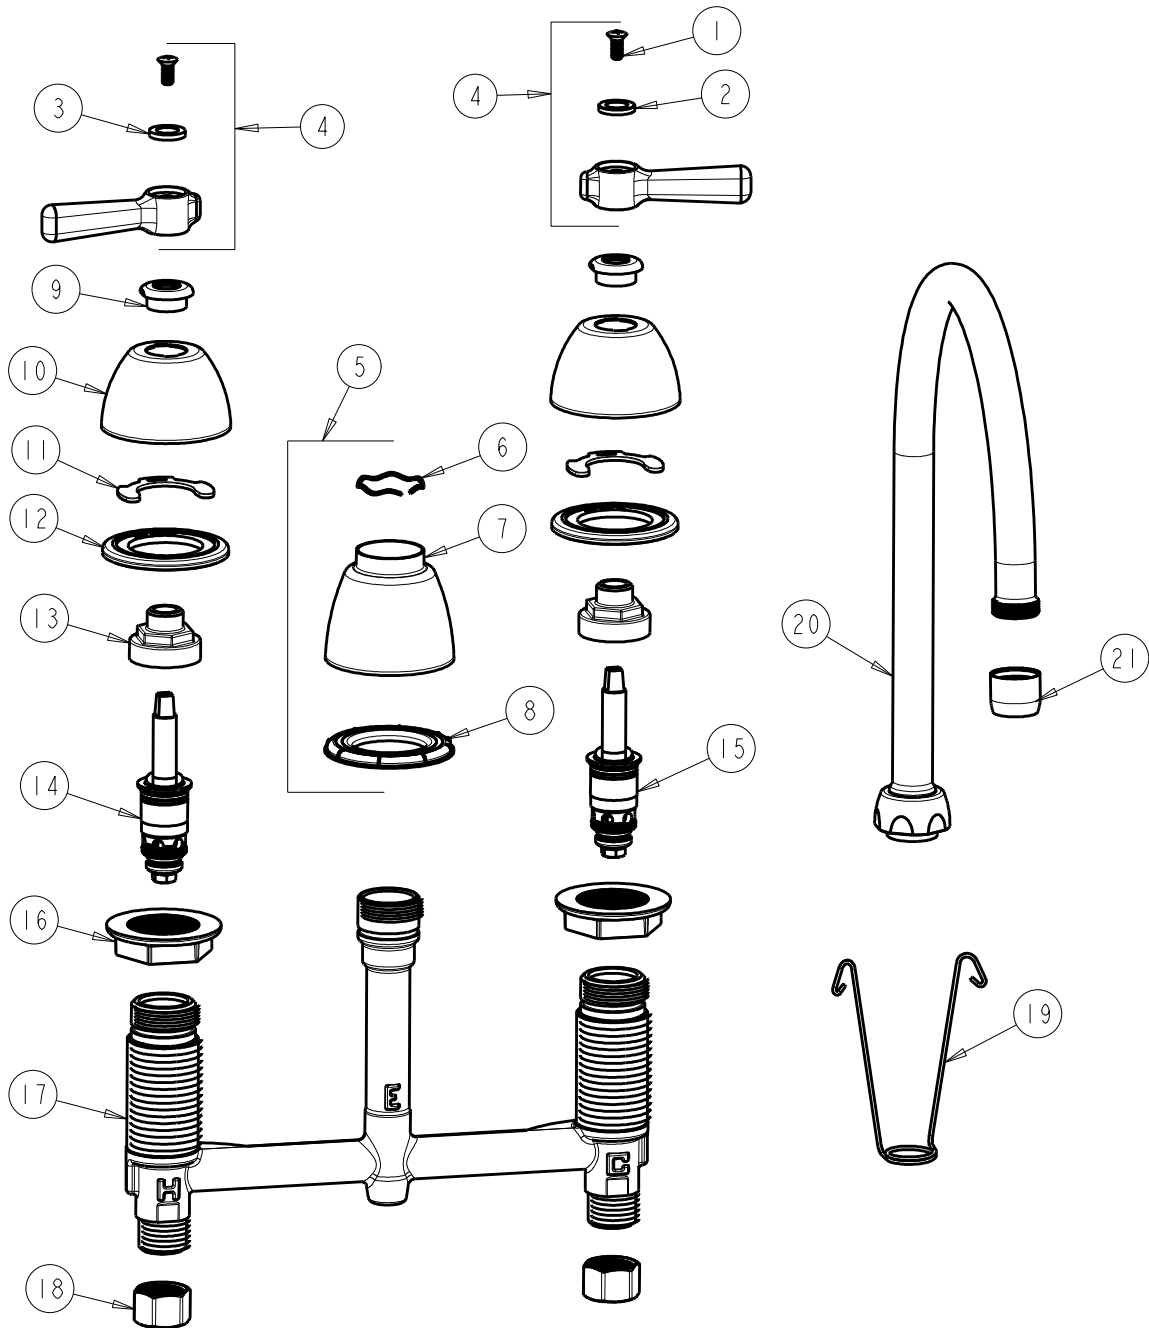

CHICAGO FAUCETS
a Geberit company

2100 South Clearwater Drive
Des Plaines, IL 60018
Phone: 847-803-5000
Fax: 847-803-5454
www.chicagofaucets.com

REPAIR PARTS

FITTING NO.

201-AGN8AE35ABCP

SUBMITTED MODEL NO.

BY: SID DATE: 07-15-11

CHK: REV: 04-20-12

ITEM NO.

FOR TECHNICAL ASSISTANCE
1-800-TEC-TRUE (1-800-832-8783)

ITEM	PART NO.	DESCRIPTION	ITEM	PART NO.	DESCRIPTION
1	420-010JKRCF	SCREW, 10-32 UNC PH 1/2	12	888-026JKNF	WASHER, SEALING
2	633-123JKNF	INDEX BUTTON (BLUE)	13	274-014JKRBF	NUT, CAP
3	633-023JKNF	INDEX BUTTON (RED)	14	377-XTLHJKABNF	LH QUATURN CARTRIDGE
4	369-PRJKCP	LEVER HANDLE ASSEMBLY (PAIR)	15	377-XTRHJKABNF	RH QUATURN CARTRIDGE
5	785-400JKCP	SPOUT ESCUTCHEON KIT	16	250-004JKNF	LOCKNUT
6	50-038JKNF	WAVE WASHER	17	—	BODY, VALVE
7	785-400JKCP	ESCUTCHEON, SPOUT BASE	18	49-005JKRBF	COUPLING NUT
8	888-027JKNF	SPOUT ESCUTCHEON WASHER	19	200-008JKNF	HANGER
9	422-113JKCP	ESCUTCHEON NUT	20	GN8AJKCP	SPOUT
10	250-082JKCP	ESCUTCHEON	21	E35JKCP	SOFTFLO AERATOR 1.5 GPM
11	200-009JKNF	CLIP, RETAIN			