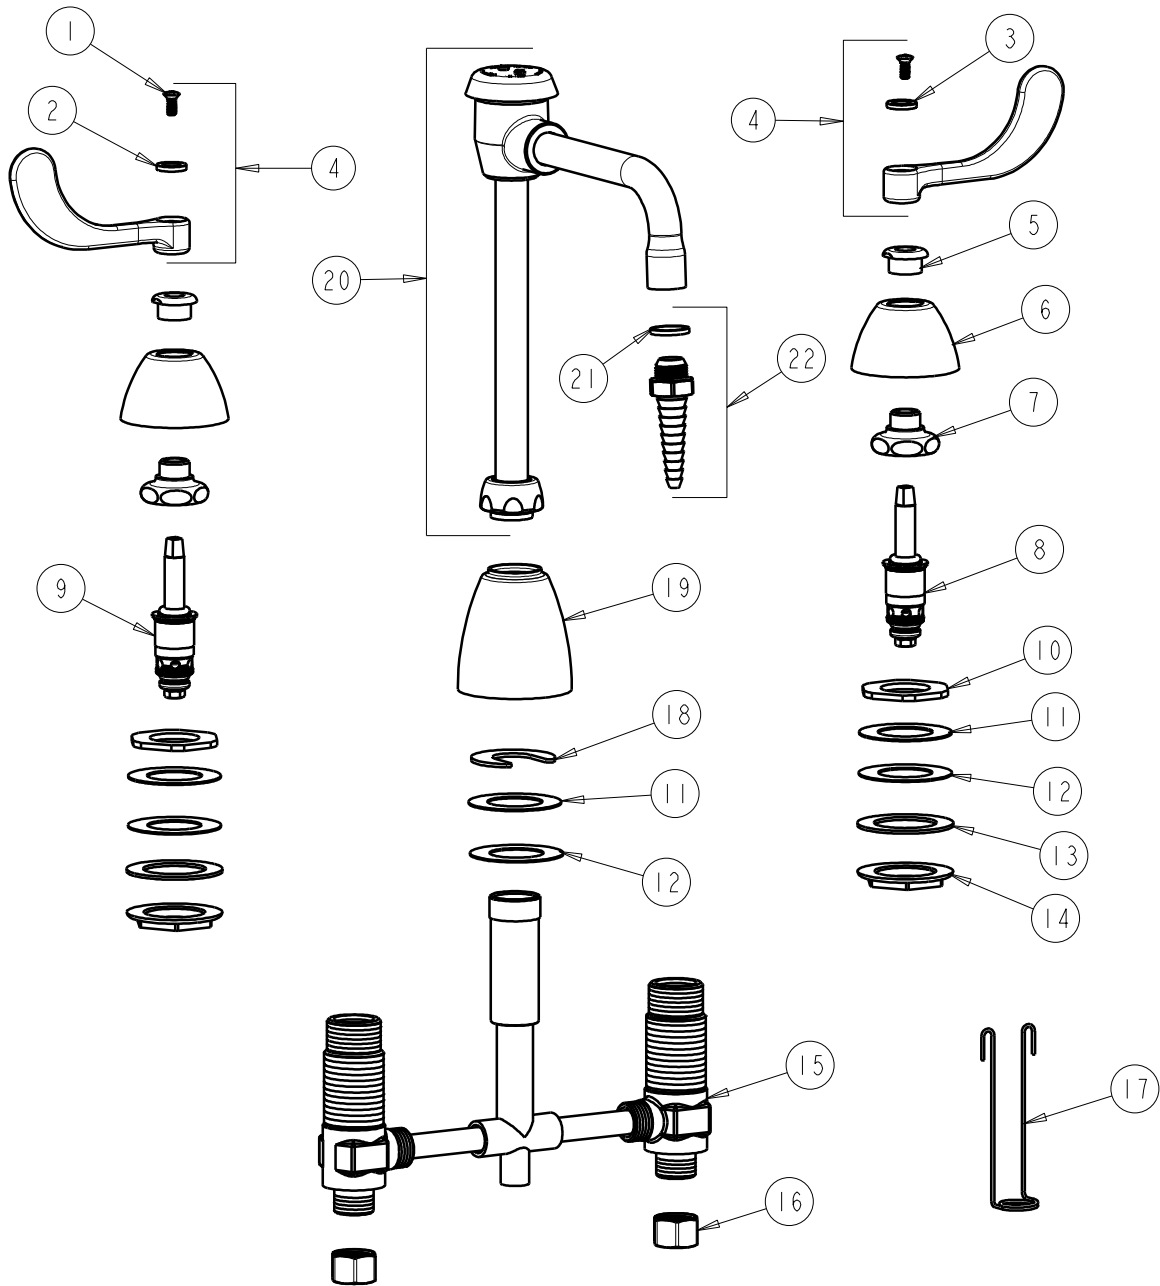

SUBMITTED MODEL NO.

BY: SID

DATE: 06-18-09

CHK: *[Signature]*

REV:

ITEM NO.

**FOR TECHNICAL ASSISTANCE**  
**1-800-TEC-TRUE (1-800-832-8783)**

ITEM	PART NO.	DESCRIPTION	ITEM	PART NO.	DESCRIPTION
1	420-010JKRCF	SCREW, 10-32 UNC PH 1/2	12	739-056JKNF	RUBBER WASHER
2	633-023JKNF	INDEX BUTTON (RED)	13	55-010JKNF	STEEL WASHER
3	633-123JKNF	INDEX BUTTON (BLUE)	14	250-004JKRBF	LOCKNUT
4	317-PRJKCP	HANDLE, 4" WRISTBLADE (PAIR)	15	-----	VALVE BODY (NOT SOLD SEPARATELY)
5	422-113JKCP	ESCUTCHEON NUT	16	49-005JKRBF	COUPLING NUT
6	250-080JKCP	ESCUTCHEON	17	200-007JKNF	HANGER
7	274-004JKRBF	CAP NUT	18	200-006JKNF	C-WASHER
8	377-XTRHJKNF	RH QUATURN CARTRIDGE	19	890-259JKCP	SPOUT ESCUTCHEON
9	377-XTLHJKNF	LH QUATURN CARTRIDGE	20	GN2BVBE7JKCP	VACUUM BREAKER SWING SPOUT
10	308-003JKRBF	LOCKNUT	21	229-003JKNF	WASHER
11	888-006JKRBF	BRASS WASHER	22	E7JKCP	SERRATED HOSE NOZZLE