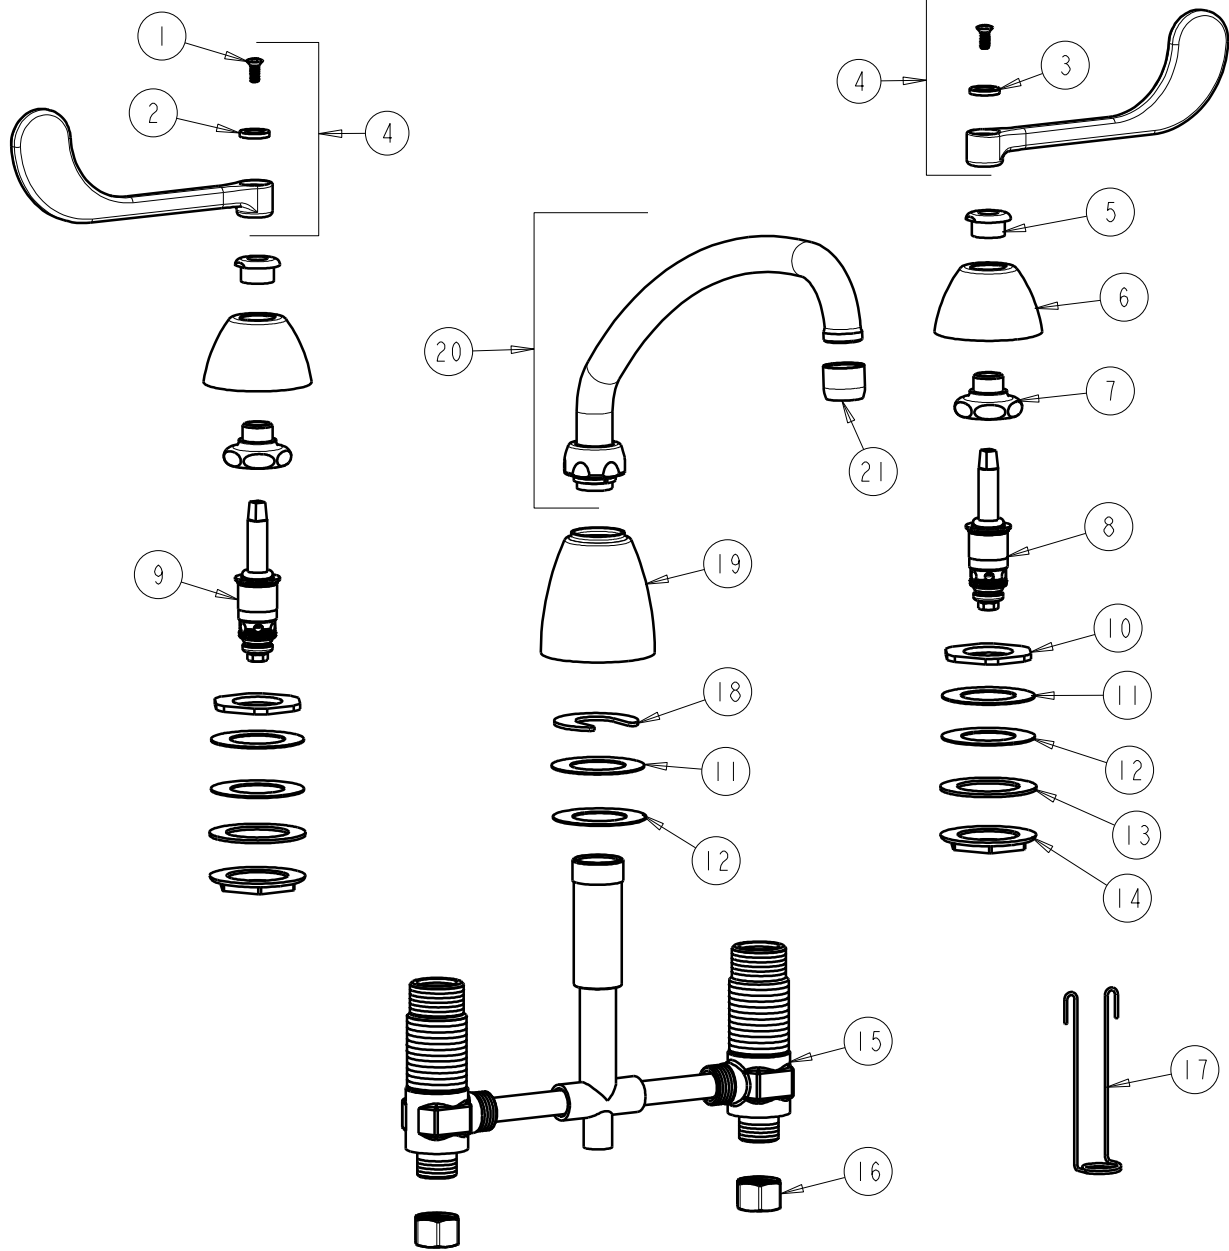

CHICAGO FAUCETS
a Geberit company

2100 South Clearwater Drive
Des Plaines, IL 60018
Phone: 847-803-5000
Fax: 847-803-5454
www.chicagofaucets.com

REPAIR PARTS

FITTING NO.

201-A319CP

SUBMITTED MODEL NO.

ITEM NO.

FOR TECHNICAL ASSISTANCE
1-800-TEC-TRUE (1-800-832-8783)

BY: JAR DATE: 06-04-09

CHK: *[Signature]* REV:

ITEM	PART NO.	DESCRIPTION	ITEM	PART NO.	DESCRIPTION
1	420-010JKRCF	SCREW, 10-32 UNC PH 1/2	12	739-056JKNF	RUBBER WASHER
2	633-023JKNF	INDEX BUTTON (RED)	13	55-010JKNF	STEEL WASHER
3	633-123JKNF	INDEX BUTTON (BLUE)	14	250-004JKRBF	LOCKNUT
4	319-PRJKCP	WRISTBLADE HANDLE (PAIR)	15	—	VALVE BODY (NOT SOLD SEPARATELY)
5	422-113JKCP	ESCUTCHEON NUT	16	49-005JKRBF	COUPLING NUT
6	250-080JKCP	ESCUTCHEON	17	200-007JKNF	HANGER
7	274-004JKRBF	CAP NUT	18	200-006JKNF	C-WASHER
8	377-XTRHJKNF	RH QUATURN CARTRIDGE	19	890-259JKCP	SPOUT ESCUTCHEON
9	377-XTLHJKNF	LH QUATURN CARTRIDGE	20	L9JKCP	FOR PARTS SEE L9JKCP
10	308-003JKRBF	LOCKNUT	21	E3JKCP	SOFTFLO AERATOR OUTLET
11	888-006JKRBF	BRASS WASHER			