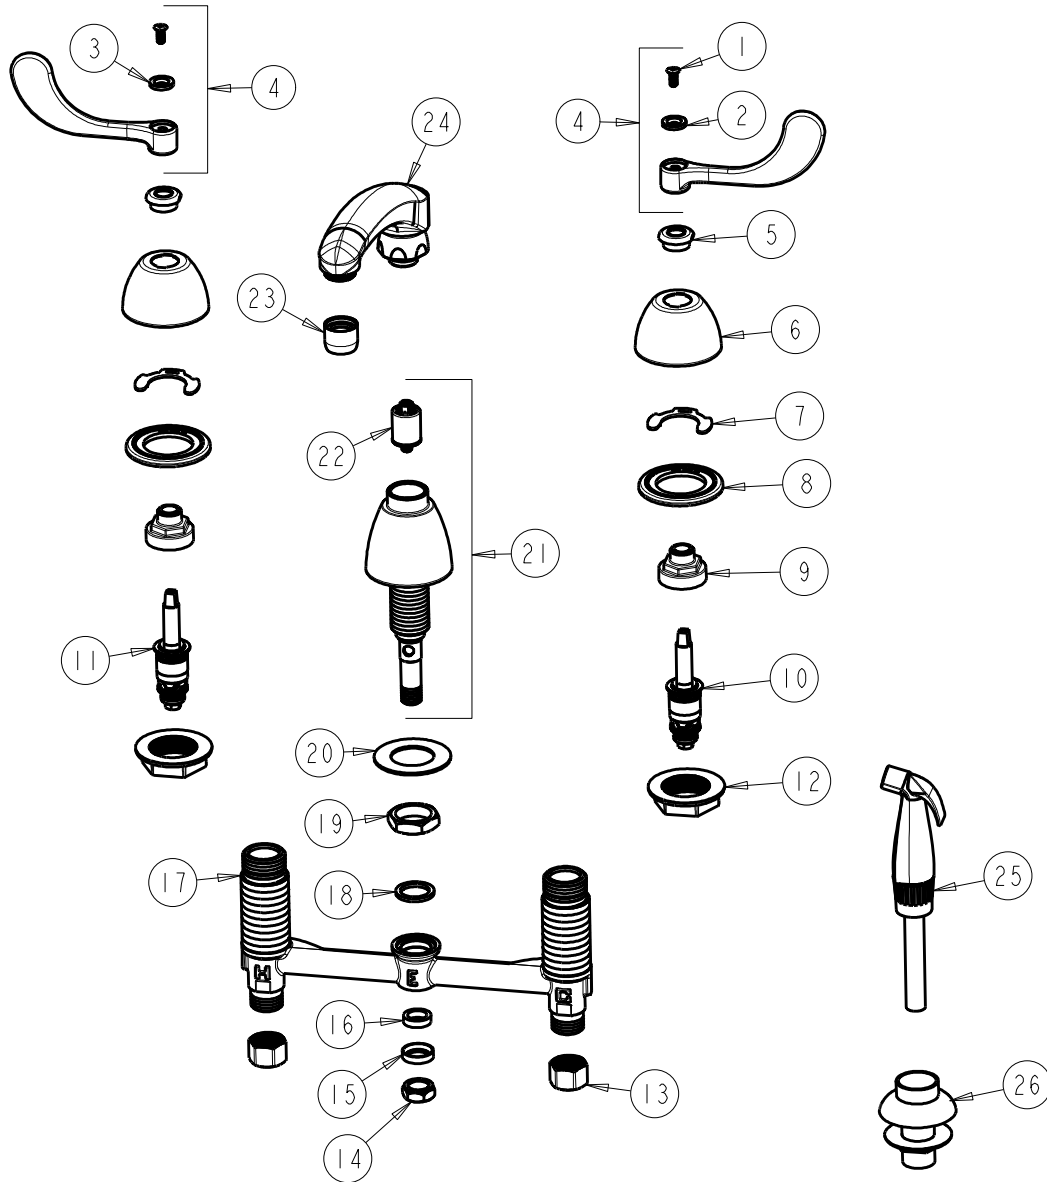

CHICAGO FAUCETS
a Geberit company

2100 South Clearwater Drive
Des Plaines, IL 60018
Phone: 847-803-5000
Fax: 847-803-5454
www.chicagofaucets.com

REPAIR PARTS

FITTING NO.

200-AL8-317ABCP

SUBMITTED MODEL NO.

BY: JAR

DATE: 05-05-09

ITEM NO.

CHK:

REV: 07-13-11

FOR TECHNICAL ASSISTANCE
1-800-TEC-TRUE (1-800-832-8783)

ITEM	PART NO.	DESCRIPTION	ITEM	PART NO.	DESCRIPTION
1	420-010JKRCF	SCREW, 10-32 UNC PH 1/2	14	689-013JKRBF	LOCKNUT FOR LAVATORY FITTINGS
2	633-123JKNF	INDEX BUTTON (BLUE)	15	250-087JKRBF	RETAINER
3	633-023JKNF	INDEX BUTTON (RED)	16	1797-029JKNF	RUBBER WASHER
4	317-PRJKCP	HANDLE, 4" WRISTBLADE (PAIR)	17	—	BODY, VALVE
5	422-113JKCP	ESCUTCHEON NUT	18	250-200JKNF	GASKET
6	250-082JKCP	ESCUTCHEON	19	250-054JKRBF	LOCKNUT
7	200-009JKNF	CLIP, RETAIN	20	50-014JKNF	STEEL WASHER
8	888-026JKNF	WASHER, SEALING	21	785-203JKKCP	SIDE SPRAY SPOUT BASE ASSEMBLY
9	274-014JKRBF	NUT, CAP	22	1103-006JKNF	DIVERTER VALVE
10	377-XTRHJKABNF	RH QUATURN CARTRIDGE	23	E3JKCP	SOFTFLO AERATOR
11	377-XTLHJKABNF	LH QUATURN CARTRIDGE	24	L8LESSE3JKCP	FOR PARTS SEE L8LESSE3JKCP
12	250-004JKNF	LOCKNUT	25	1103-009JKJNF	HOSE ASSEMBLY
13	49-005JKRBF	COUPLING NUT	26	1103-014KJKNF	FLANGE ASSEMBLY (BLACK)