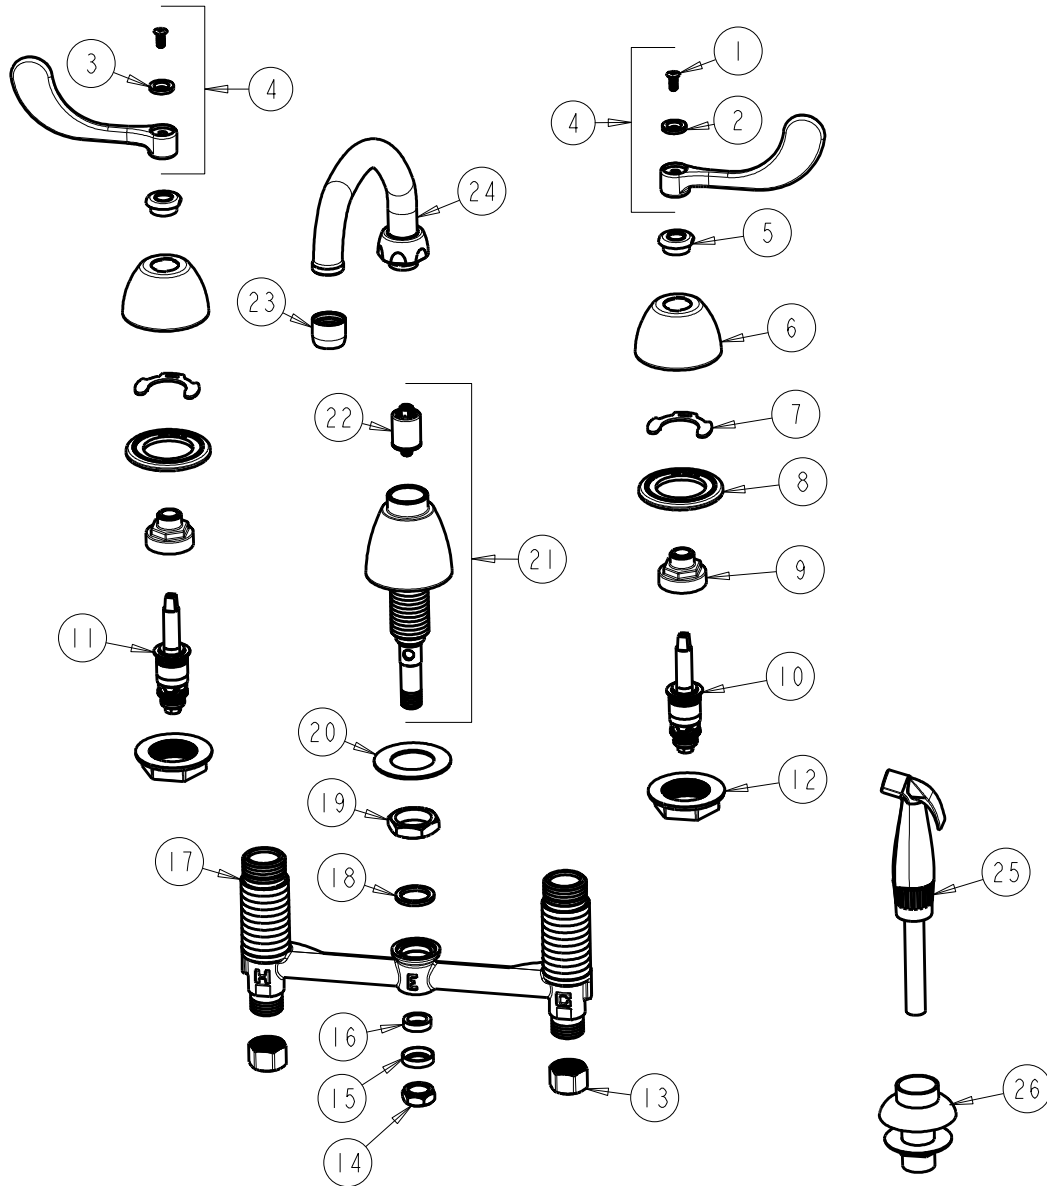

CHICAGO FAUCETS
a Geberit company

2100 South Clearwater Drive
Des Plaines, IL 60018
Phone: 847-803-5000
Fax: 847-803-5454
www.chicagofaucets.com

REPAIR PARTS

FITTING NO.

200-A317ABCP

SUBMITTED MODEL NO.

ITEM NO.

BY: JAR DATE: 05-05-09

CHK: REV: 07-11-11

FOR TECHNICAL ASSISTANCE
1-800-TEC-TRUE (1-800-832-8783)

ITEM	PART NO.	DESCRIPTION	ITEM	PART NO.	DESCRIPTION
1	420-010JKRCF	SCREW, 10-32 UNC PH 1/2	14	689-013JKRBF	LOCKNUT FOR LAVATORY FITTINGS
2	633-123JKNF	INDEX BUTTON (BLUE)	15	250-087JKRBF	RETAINER
3	633-023JKNF	INDEX BUTTON (RED)	16	1797-029JKNF	RUBBER WASHER
4	317-PRJKCP	HANDLE, 4" WRISTBLADE (PAIR)	17	—	BODY, VALVE
5	422-113JKCP	ESCUTCHEON NUT	18	250-200JKNF	GASKET
6	250-082JKCP	ESCUTCHEON	19	250-054JKRBF	LOCKNUT
7	200-009JKNF	CLIP, RETAIN	20	50-014JKNF	STEEL WASHER
8	888-026JKNF	WASHER, SEALING	21	785-203JKKCP	SIDE SPRAY SPOUT BASE ASSEMBLY
9	274-014JKRBF	NUT, CAP	22	1103-006JKNF	DIVERTER VALVE
10	377-XTRHJKABNF	RH QUATURN CARTRIDGE	23	E3JKCP	SOFTFLO AERATOR
11	377-XTLHJKABNF	LH QUATURN CARTRIDGE	24	L9LESSE3JKCP	FOR PARTS SEE L9LESSE3JKCP
12	250-004JKNF	LOCKNUT	25	1103-009JKJNF	HOSE ASSEMBLY
13	49-005JKRBF	COUPLING NUT	26	1103-014KJKNF	FLANGE ASSEMBLY (BLACK)