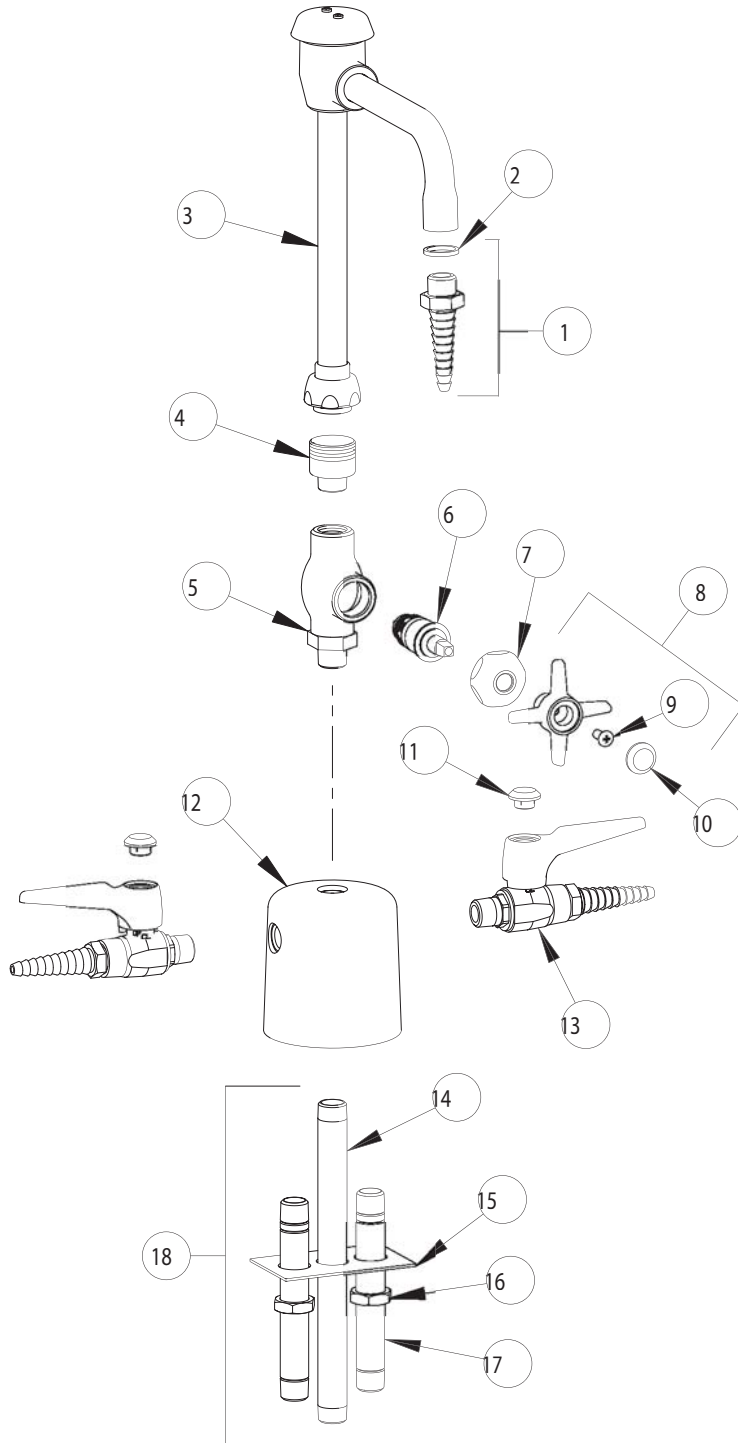

PARTS LIST

BY: JAR
CHK'D:

FINISH:
DATE:

AS SPECIFIED
9-18-01

1301-GN2BVBE7

ITEM NO.	PART NO.	DESCRIPTION	ITEM NO.	PART NO.	DESCRIPTION
1	E7	LAB NOZZLE OUTLET	10	216-178	'CW' INDEX BUTTON
2	229-003	WASHER	11	216-328	'GAS' INDEX BUTTON
3	GN2BVB	V B SPOUT B TYPE END	12	1301-SB	TURRET
4	225-005	ADAPTER	13	909-LESS216-28	BALL VALVE
5	-----	VALVE BODY (NOT SOLD SEPARATELY)	14	686-025	NIPPLE
6	217XTLH	SLO-COMPRESSION UNIT (LH)	15	1301-003	STEEL PLATE
7	1-214	CAP	16	1301-002	LOCKNUT
8	204-CW	4-ARM HANDLE ASSEMBLY	17	957-003	MALE THREAD SHANK
9	420-010	SCREW	18	1301-SB1K	SHANK ASSEMBLY