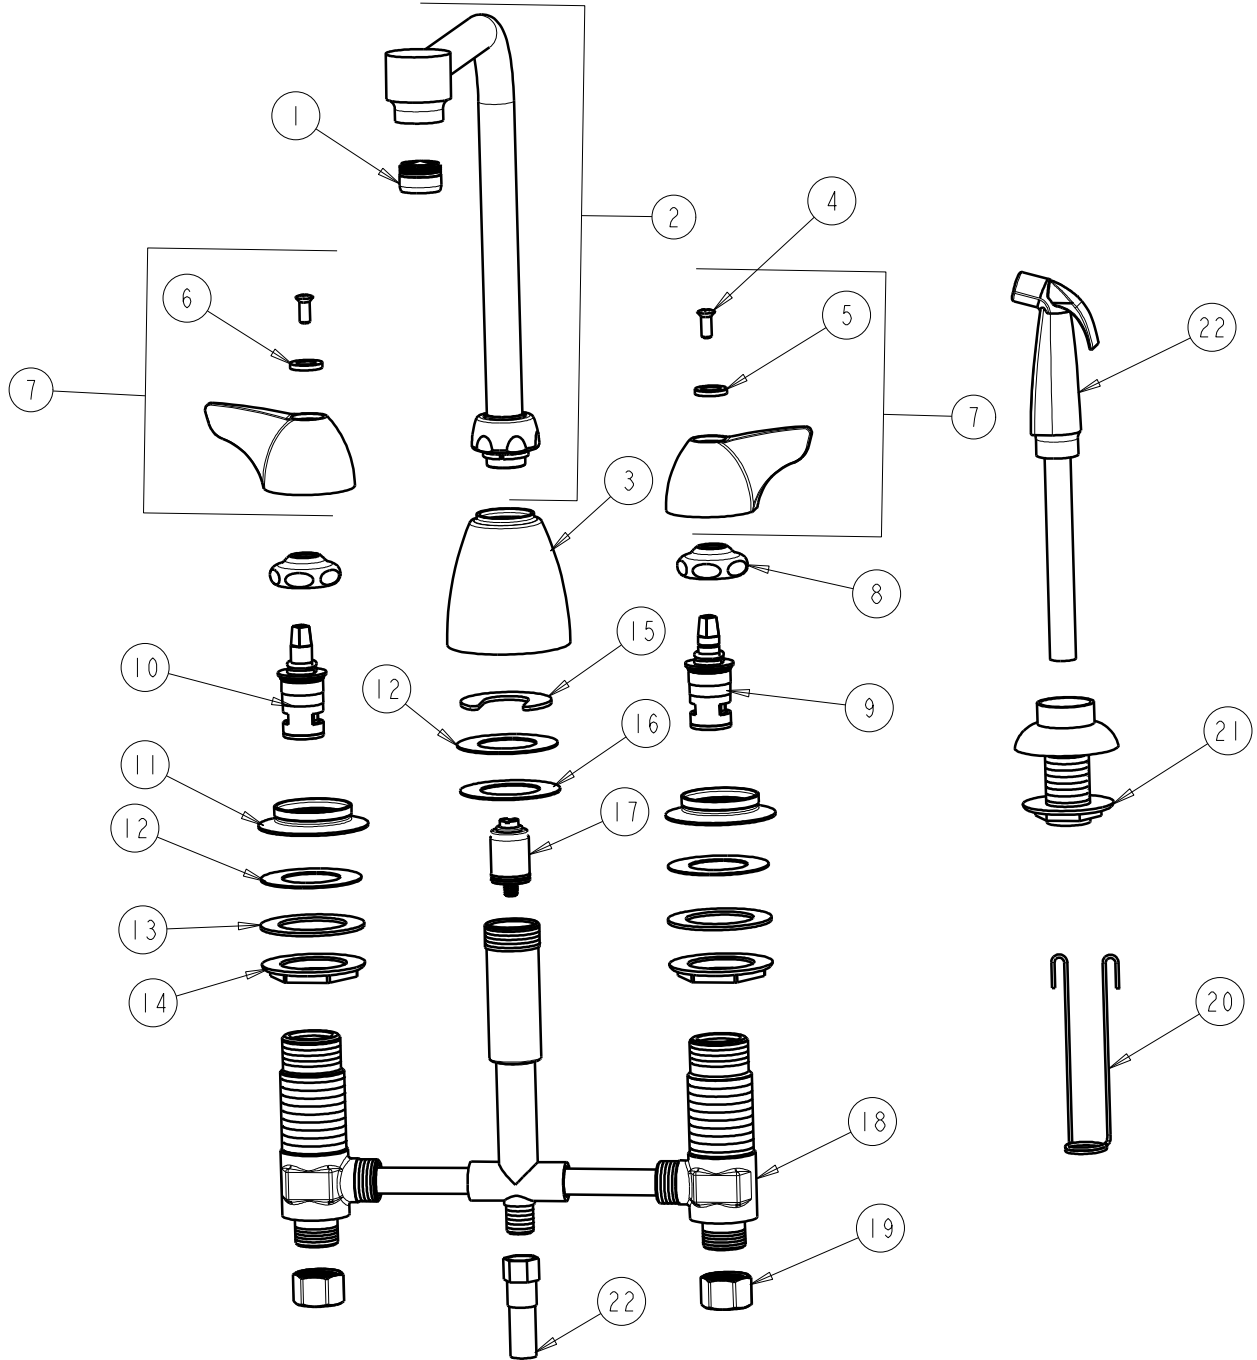

CHICAGO FAUCETS
a Geberit company

2100 South Clearwater Drive
Des Plaines, IL 60018
Phone: 847-803-5000
Fax: 847-803-5454
www.chicagofaucets.com

REPAIR PARTS

FITTING NO.

1200-AHA8XKCP

SUBMITTED MODEL NO.

ITEM NO.

FOR TECHNICAL ASSISTANCE
1-800-TEC-TRUE (1-800-832-8783)

BY: SID DATE: 04-09-09
CHK: *[Signature]* REV:

ITEM	PART NO.	DESCRIPTION	ITEM	PART NO.	DESCRIPTION
1	E12JKCP	SOFTFLO OUTLET	12	739-056JKNF	RUBBER WASHER
2	HA8JKCP	FOR PARTS SEE HA8JKCP	13	55-010JKNF	STEEL WASHER
3	890-259JKCP	SPOUT ESCUTCHEON	14	250-004JKRBF	LOCKNUT
4	420-010JKRCF	SCREW, 10-32 UNC PH 1/2	15	200-006JKNF	C-WASHER
5	633-123JKNF	INDEX BUTTON (BLUE)	16	888-006JKRBF	BRASS WASHER
6	633-023JKNF	INDEX BUTTON (RED)	17	1103-006JKNF	DIVERTER VALVE
7	1000-PRJKCP	WING HANDLE ASSEMBLY (PAIR)	18	-----	VALVE BODY NOT SOLD SEPARATELY
8	1-214JKCP	CAP	19	49-005JKRBF	COUPLING NUT
9	1-099XKJKNF	RH CERAMIC CARTRIDGE 1/4	20	200-007JKNF	HANGER
10	1-100XKJKNF	LH CERAMIC CARTRIDGE 1/4	21	1103-014KJKNF	FLANGE ASSEMBLY (BLACK)
11	1797-122JKCP	FLANGE	22	1103-009KJKNF	SPRAY AND HOSE ASSEMBLY