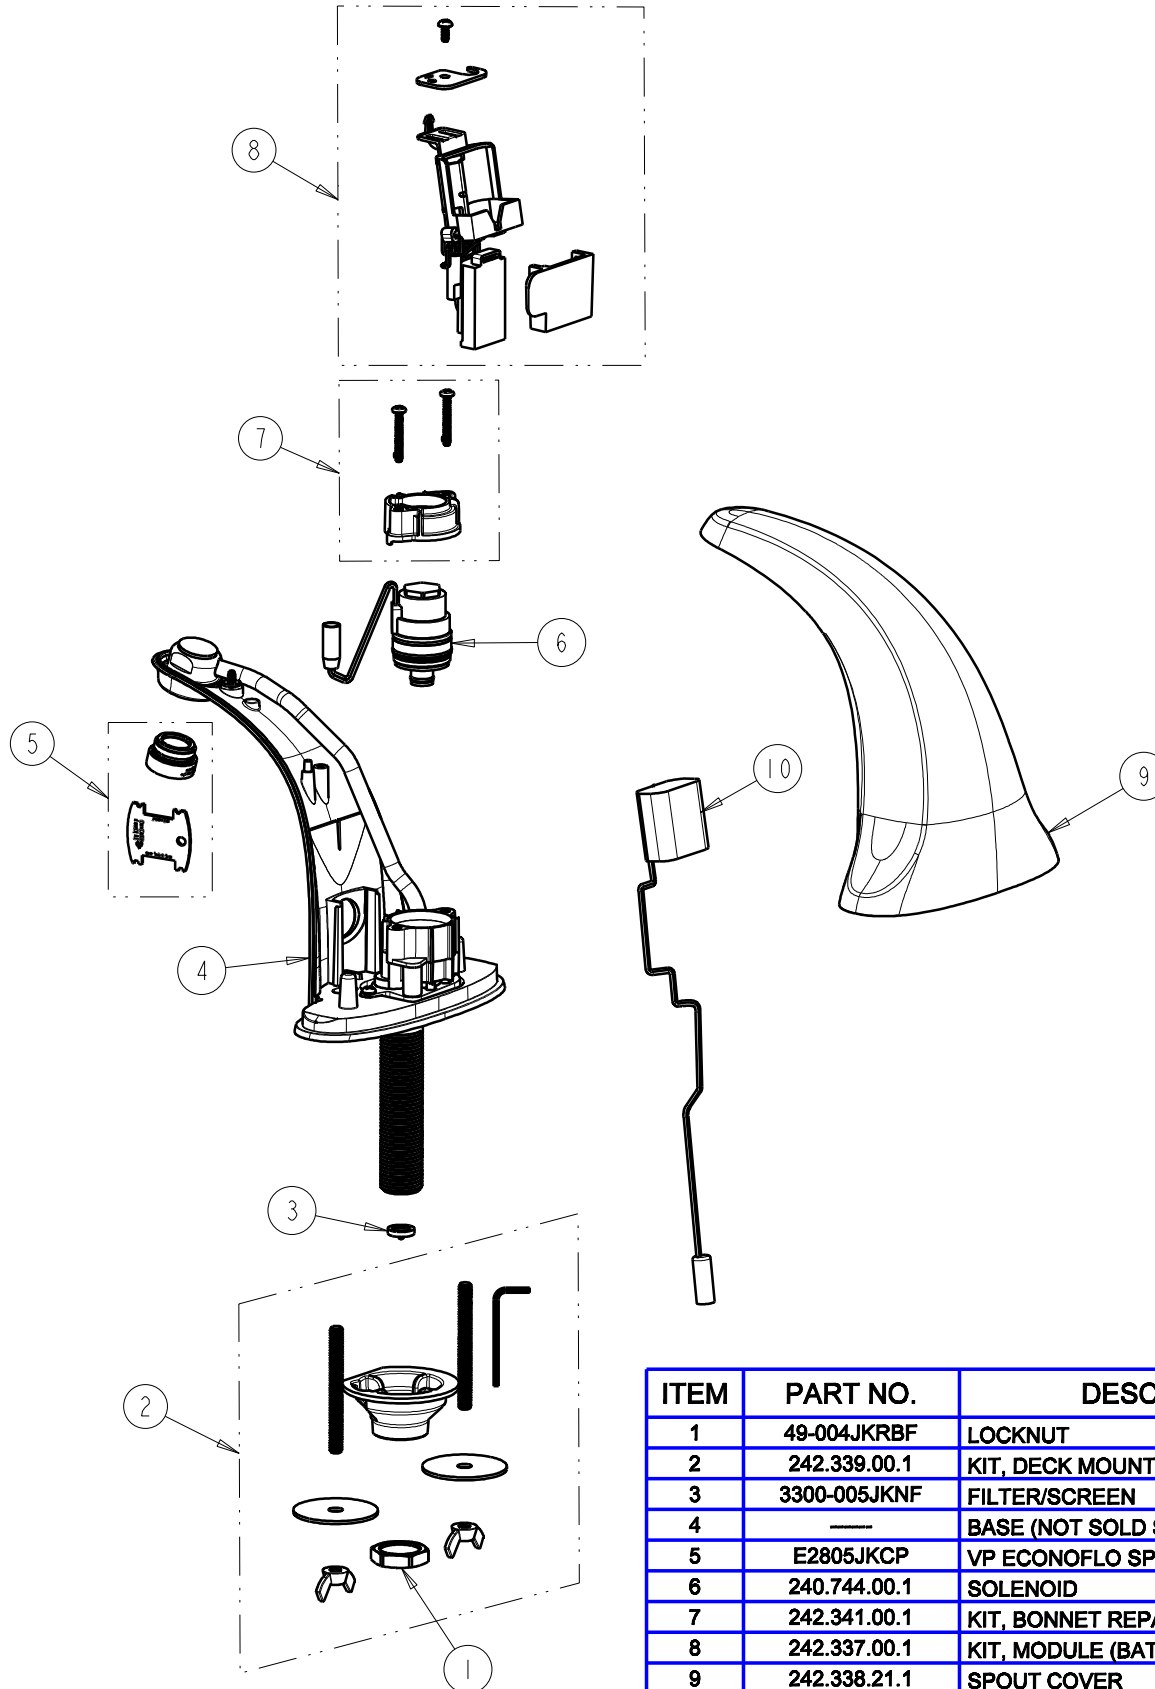

# REPAIR PARTS

BY: SID DATE: 10-06-09  
CHK: *[Signature]* REV:

FITTING NO.

116.706.AB.1

SUBMITTED MODEL NO.

ITEM NO.

**FOR TECHNICAL ASSISTANCE**  
1-800-TEC-TRUE (1-800-832-8783)

ITEM	PART NO.	DESCRIPTION
1	49-004JKRBF	LOCKNUT
2	242.339.00.1	KIT, DECK MOUNTING HARDWARE
3	3300-005JKNF	FILTER/SCREEN
4	---	BASE (NOT SOLD SEPARATELY)
5	E2805JKCP	VP ECONOFLO SPRAY OUTLET w/KEY
6	240.744.00.1	SOLENOID
7	242.341.00.1	KIT, BONNET REPAIR
8	242.337.00.1	KIT, MODULE (BATTERY NOT INCLUDED)
9	242.338.21.1	SPOUT COVER
10	240.747.00.1	AC POWER ADAPTER