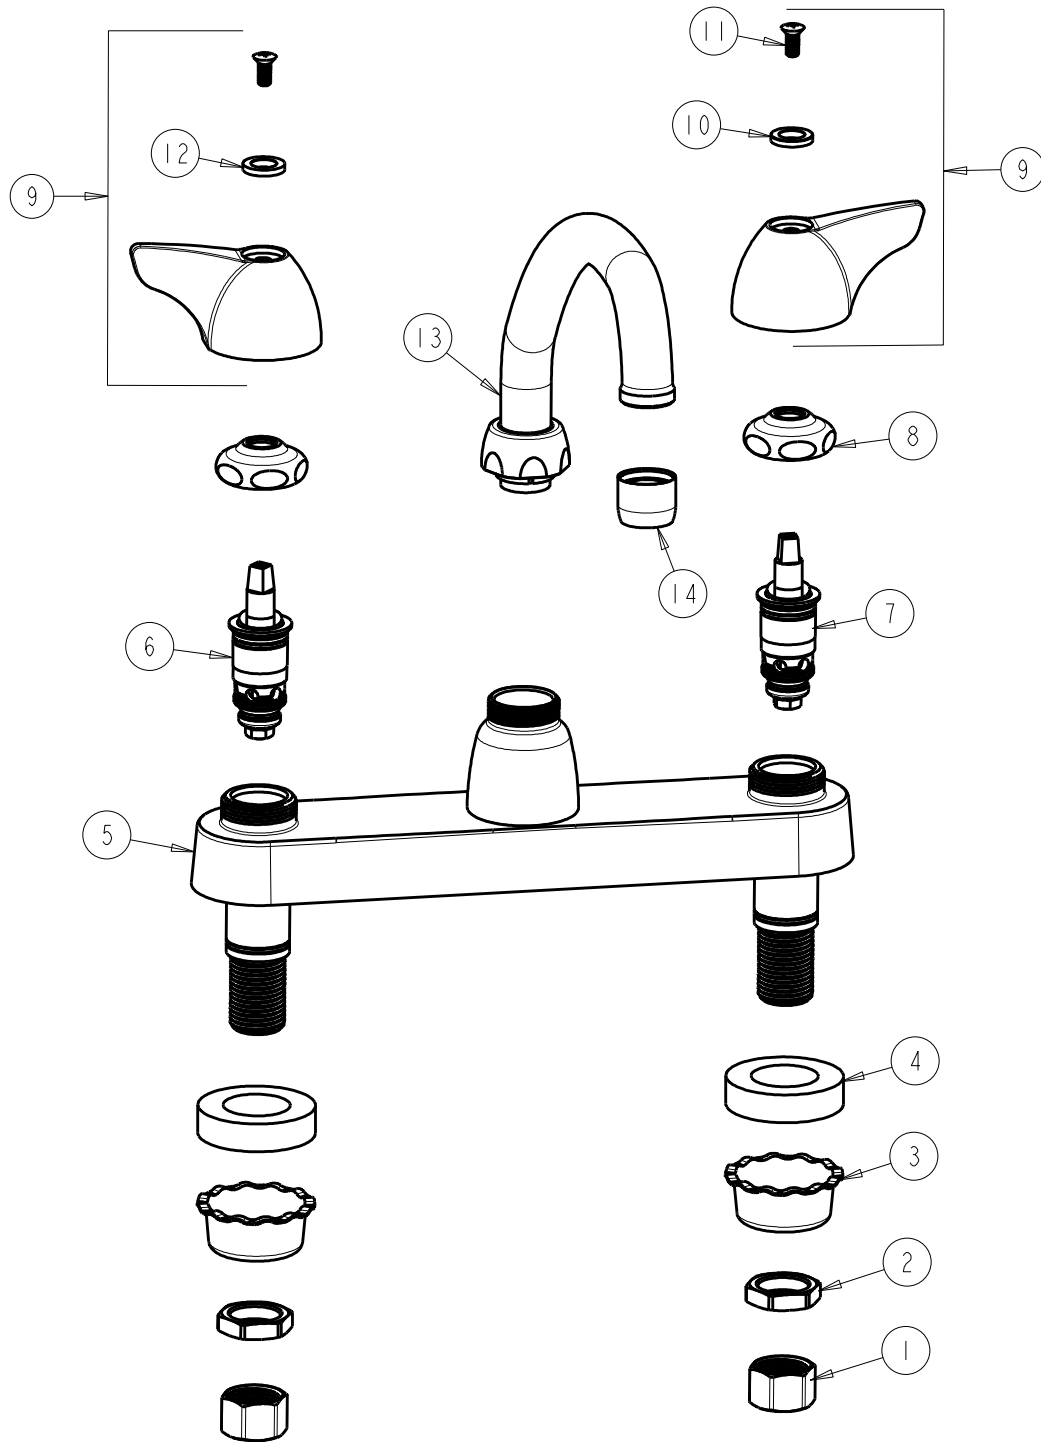

CHICAGO FAUCETS
a Geberit company

2100 South Clearwater Drive
Des Plaines, IL 60018
Phone: 847-803-5000
Fax: 847-803-5454
www.chicagofaucets.com

REPAIR PARTS

BY: JAR DATE: 10-14-11
CHK: *JAR* REV:

FITTING NO.
1100-L9E35ABCP
SUBMITTED MODEL NO.

ITEM NO.

FOR TECHNICAL ASSISTANCE
1-800-TEC-TRUE (1-800-832-8783)

ITEM	PART NO.	DESCRIPTION	ITEM	PART NO.	DESCRIPTION
1	49-005JKRBF	COUPLING NUT	8	1-214JKCP	CAP
2	49-004JKRBF	LOCKNUT	9	1000-PRJKCP	WING HANDLE ASSEMBLY (PAIR)
3	1797-114JKNF	BASIN COCK WASHER	10	633-123JKNF	INDEX BUTTON (BLUE)
4	555-313JKNF	WASHER	11	420-010JKRCF	SCREW, 10-32 UNC PH 1/2
5	---	VALVE BODY (NOT SOLD SEPARATELY)	12	633-023JKNF	INDEX BUTTON (RED)
6	1-100XTJKABNF	QUATURN UNIT (LH)	13	L9LESSE3JKCP	SPOUT
7	1-099XTJKABNF	QUATURN UNIT (RH)	14	E35JKCP	SOFTFLO AERATOR 1.5 GPM