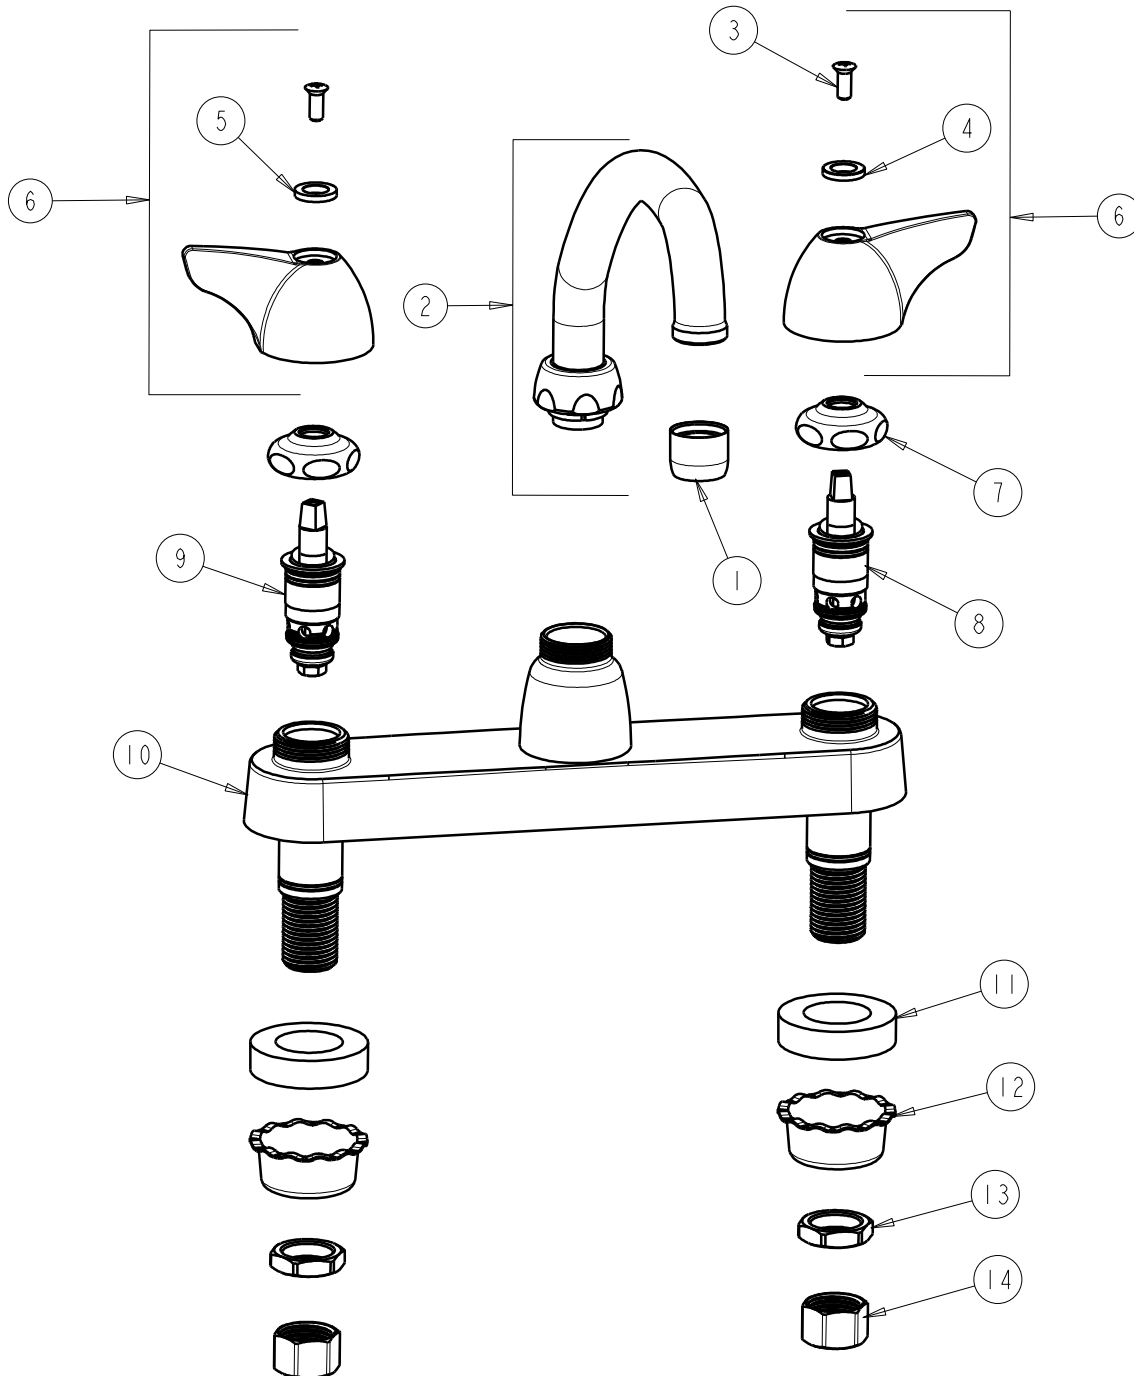

CHICAGO FAUCETS
a Geberit company

2100 South Clearwater Drive
Des Plaines, IL 60018
Phone: 847-803-5000
Fax: 847-803-5454
www.chicagofaucets.com

REPAIR PARTS

FITTING NO.

1100-L9ABCP

SUBMITTED MODEL NO.

BY: SID DATE: 05-04-09

CHK: *[Signature]* REV:

ITEM NO.

FOR TECHNICAL ASSISTANCE
1-800-TEC-TRUE (1-800-832-8783)

ITEM	PART NO.	DESCRIPTION	ITEM	PART NO.	DESCRIPTION
1	E3JKCP	SOFTFLO AERATOR OUTLET	8	AB1-099XTJKNF	QUATURN UNIT (RH)
2	L9JKCP	FOR PARTS SEE L9JKCP	9	AB1-100XTJKNF	QUATURN UNIT (LH)
3	420-010JKRCF	SCREW, 10-32 UNC PH 1/2	10	---	VALVE BODY NOT SOLD SEPARATELY
4	633-123JKNF	INDEX BUTTON (BLUE)	11	555-313JKNF	WASHER
5	633-023JKNF	INDEX BUTTON (RED)	12	1797-114JKNF	BASIN COCK WASHER
6	1000-PRJKCP	WING HANDLE ASSEMBLY (PAIR)	13	49-004JKRBF	LOCKNUT
7	1-214JKCP	CAP	14	49-005JKRBF	COUPLING NUT