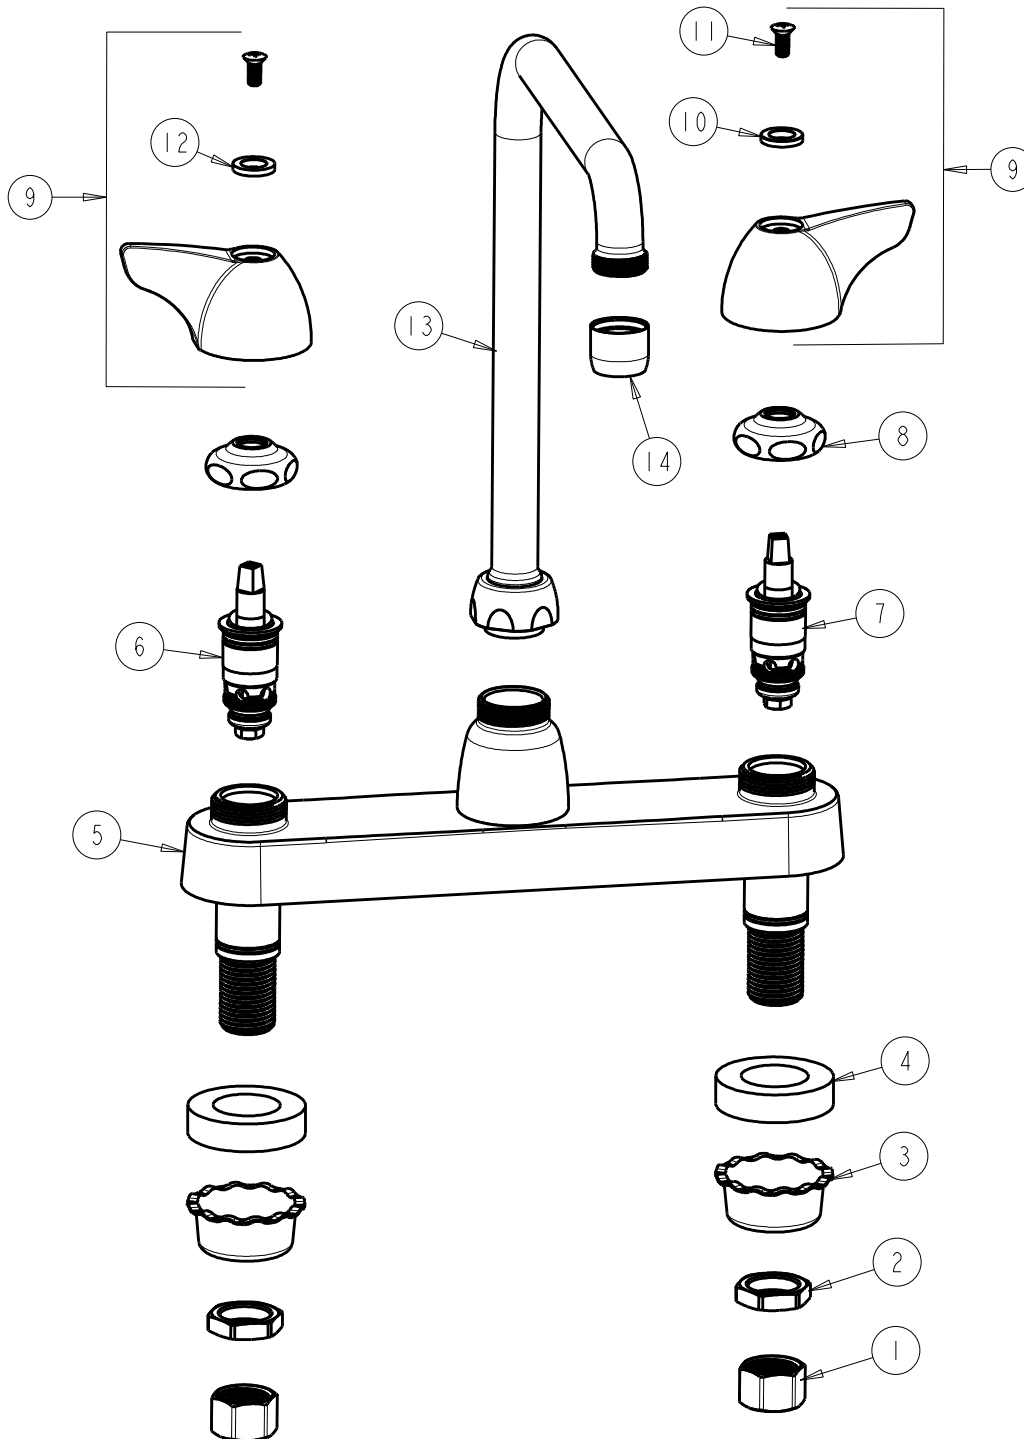

**CHICAGO FAUCETS**  
a Geberit company

2100 South Clearwater Drive  
Des Plaines, IL 60018  
Phone: 847-803-5000  
Fax: 847-803-5454  
www.chicagofaucets.com

**REPAIR PARTS**

FITTING NO.

**1100-HA8ABCP**

SUBMITTED MODEL NO.

ITEM NO.

**FOR TECHNICAL ASSISTANCE**  
1-800-TEC-TRUE (1-800-832-8783)

BY: JAR DATE: 10-14-11

CHK: *[Signature]* REV:

ITEM	PART NO.	DESCRIPTION	ITEM	PART NO.	DESCRIPTION
1	49-005JKRBF	COUPLING NUT	8	1-214JKCP	CAP
2	49-004JKRBF	LOCKNUT	9	1000-PRJKCP	WING HANDLE ASSEMBLY (PAIR)
3	1797-114JKNF	BASIN COCK WASHER	10	633-123JKNF	INDEX BUTTON (BLUE)
4	555-313JKNF	WASHER	11	420-010JKRCF	SCREW, 10-32 UNC PH 1/2
5	—	VALVE BODY (NOT SOLD SEPARATELY)	12	633-023JKNF	INDEX BUTTON (RED)
6	1-100XTJKABNF	QUATURN UNIT (LH)	13	HA8AJKABCP	HIGH ARCH SWING SPOUT
7	1-099XTJKABNF	QUATURN UNIT (RH)	14	E3JKCP	SOFTFLO AERATOR