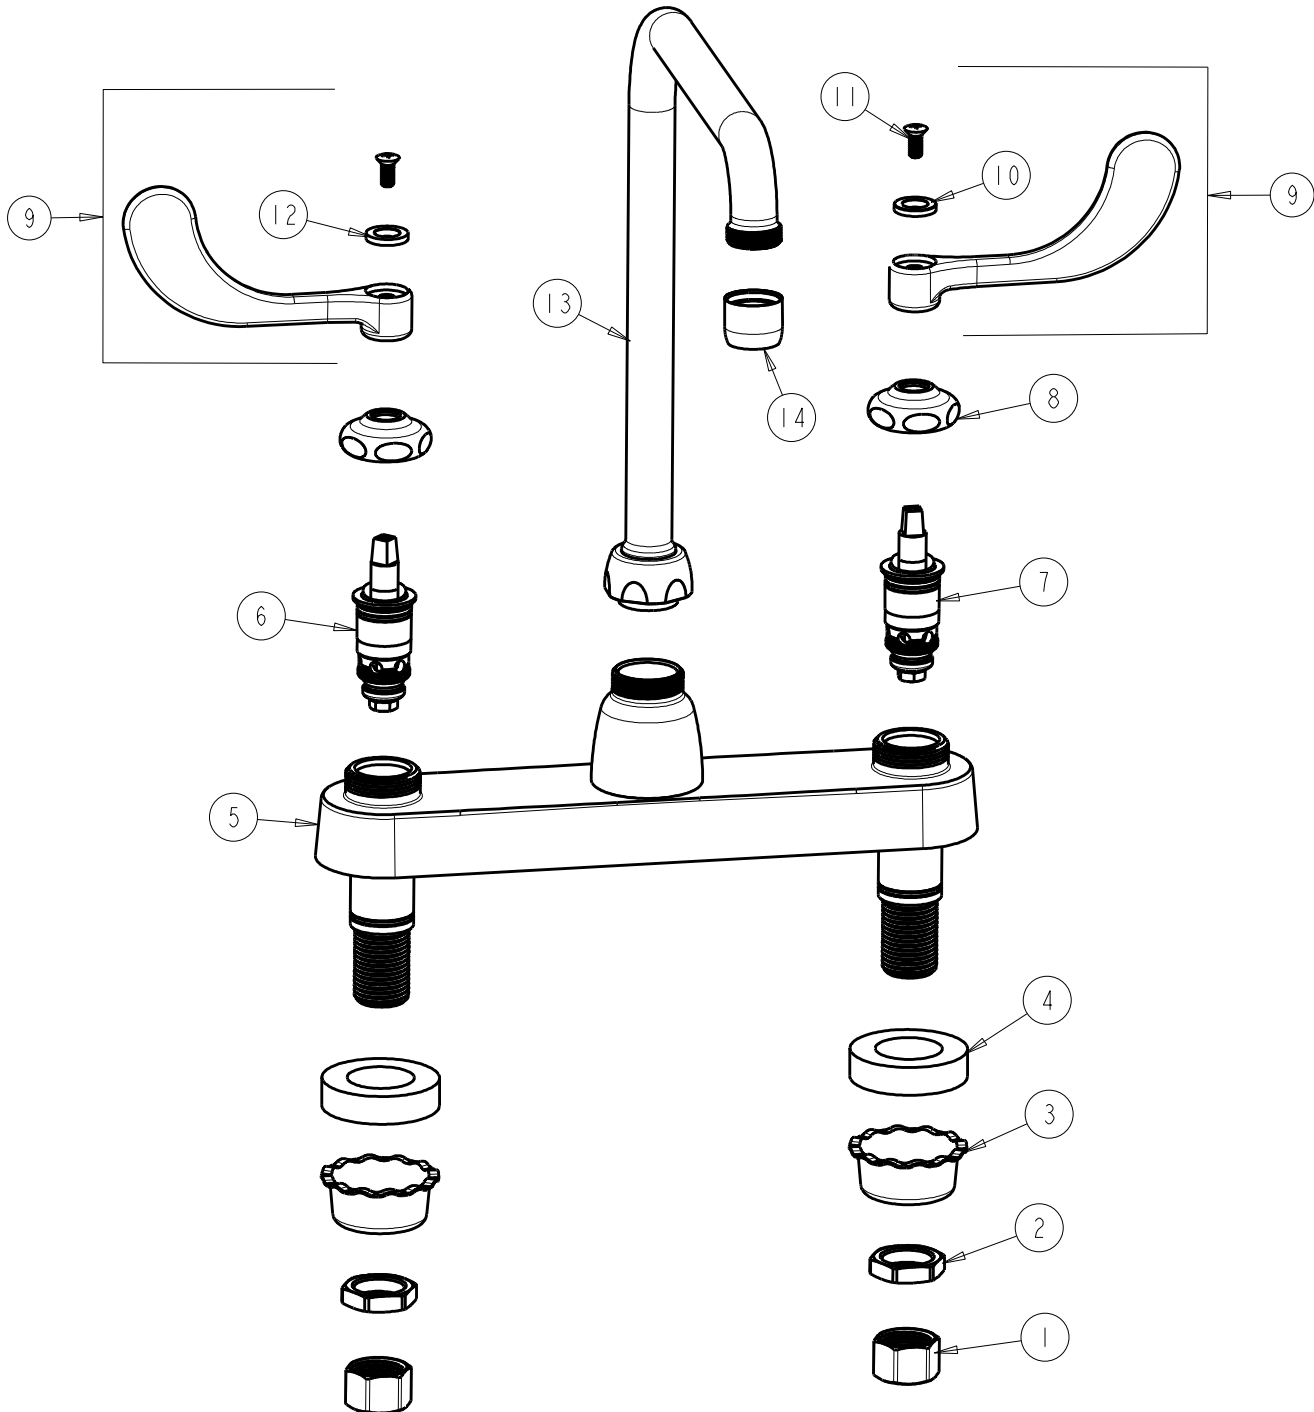

CHICAGO FAUCETS
a Geberit company

2100 South Clearwater Drive
Des Plaines, IL 60018
Phone: 847-803-5000
Fax: 847-803-5454
www.chicagofaucets.com

REPAIR PARTS

FITTING NO.

1100-HA8-317ABCP

SUBMITTED MODEL NO.

BY: JAR DATE: 10-14-11

CHK: *JAR* REV:

ITEM NO.

FOR TECHNICAL ASSISTANCE
1-800-TEC-TRUE (1-800-832-8783)

ITEM	PART NO.	DESCRIPTION	ITEM	PART NO.	DESCRIPTION
1	49-005JKRBF	COUPLING NUT	8	1-214JKCP	CAP
2	49-004JKRBF	LOCKNUT	9	317-PRJKCP	HANDLE, 4" WRISTBLADE (PAIR)
3	1797-114JKNF	BASIN COCK WASHER	10	633-123JKNF	INDEX BUTTON (BLUE)
4	555-313JKNF	WASHER	11	420-010JKRCF	SCREW, 10-32 UNC PH 1/2
5	—	VALVE BODY (NOT SOLD SEPARATELY)	12	633-023JKNF	INDEX BUTTON (RED)
6	1-100XTJKABNF	QUATURN UNIT (LH)	13	HA8AJKABCP	HIGH ARCH SWING SPOUT
7	1-099XTJKABNF	QUATURN UNIT (RH)	14	E3JKCP	SOFTFLO AERATOR