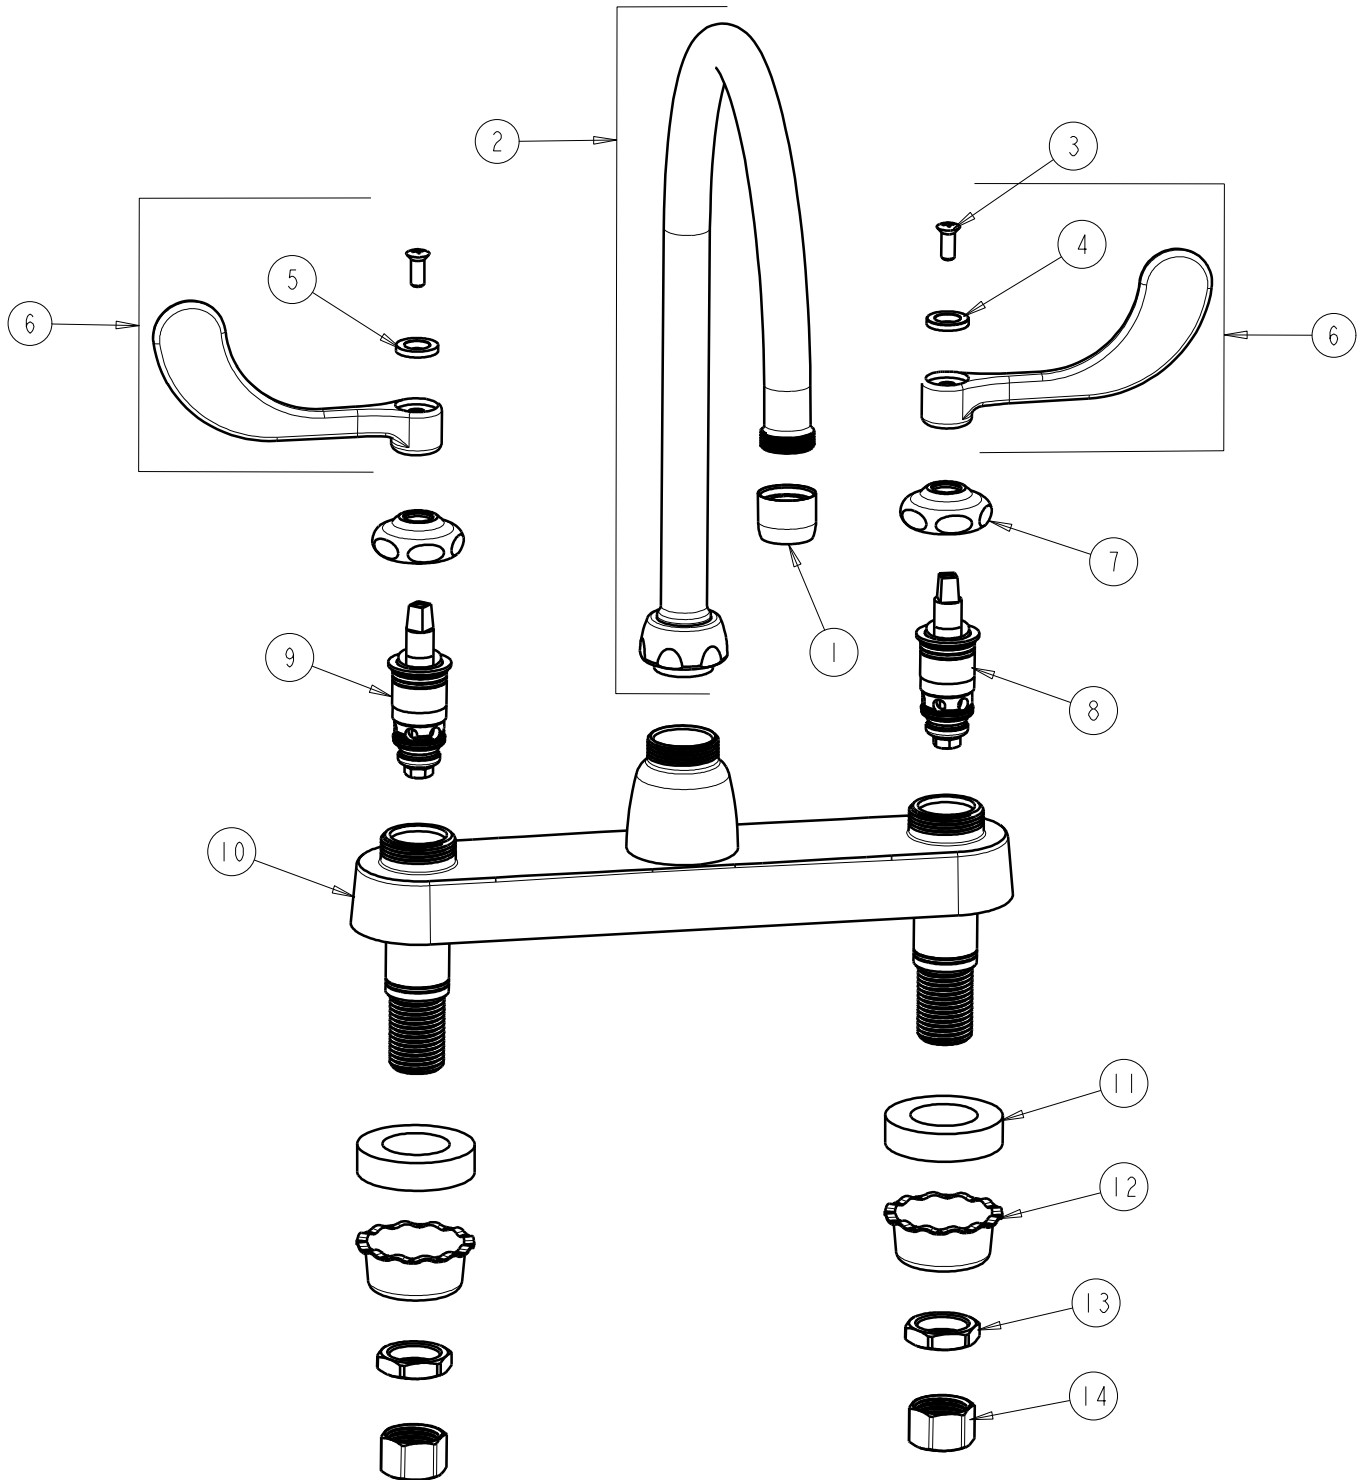

CHICAGO FAUCETS
a Geberit company

2100 South Clearwater Drive
Des Plaines, IL 60018
Phone: 847-803-5000
Fax: 847-803-5454
www.chicagofaucets.com

REPAIR PARTS

FITTING NO.

1100-GN8AE3-317ABCP

SUBMITTED MODEL NO.

BY: SID DATE: 05-04-09

CHK: *[Signature]* REV:

ITEM NO.

FOR TECHNICAL ASSISTANCE
1-800-TEC-TRUE (1-800-832-8783)

ITEM	PART NO.	DESCRIPTION	ITEM	PART NO.	DESCRIPTION
1	E3JKCP	SOFTFLO AERATOR OUTLET	8	AB1-099XTJKNF	QUATURN UNIT (RH)
2	GN8AE3JKCP	FOR PARTS SEE GN8AE3JKCP	9	AB1-100XTJKNF	QUATURN UNIT (LH)
3	420-010JKRCF	SCREW, 10-32 UNC PH 1/2	10	---	VALVE BODY NOT SOLD SEPARATELY
4	633-123JKNF	INDEX BUTTON (BLUE)	11	555-313JKNF	WASHER
5	633-023JKNF	INDEX BUTTON (RED)	12	1797-114JKNF	BASIN COCK WASHER
6	317-PRJKCP	HANDLE, 4" WRISTBLADE (PAIR)	13	49-004JKRBF	LOCKNUT
7	1-214JKCP	CAP	14	49-005JKRBF	COUPLING NUT