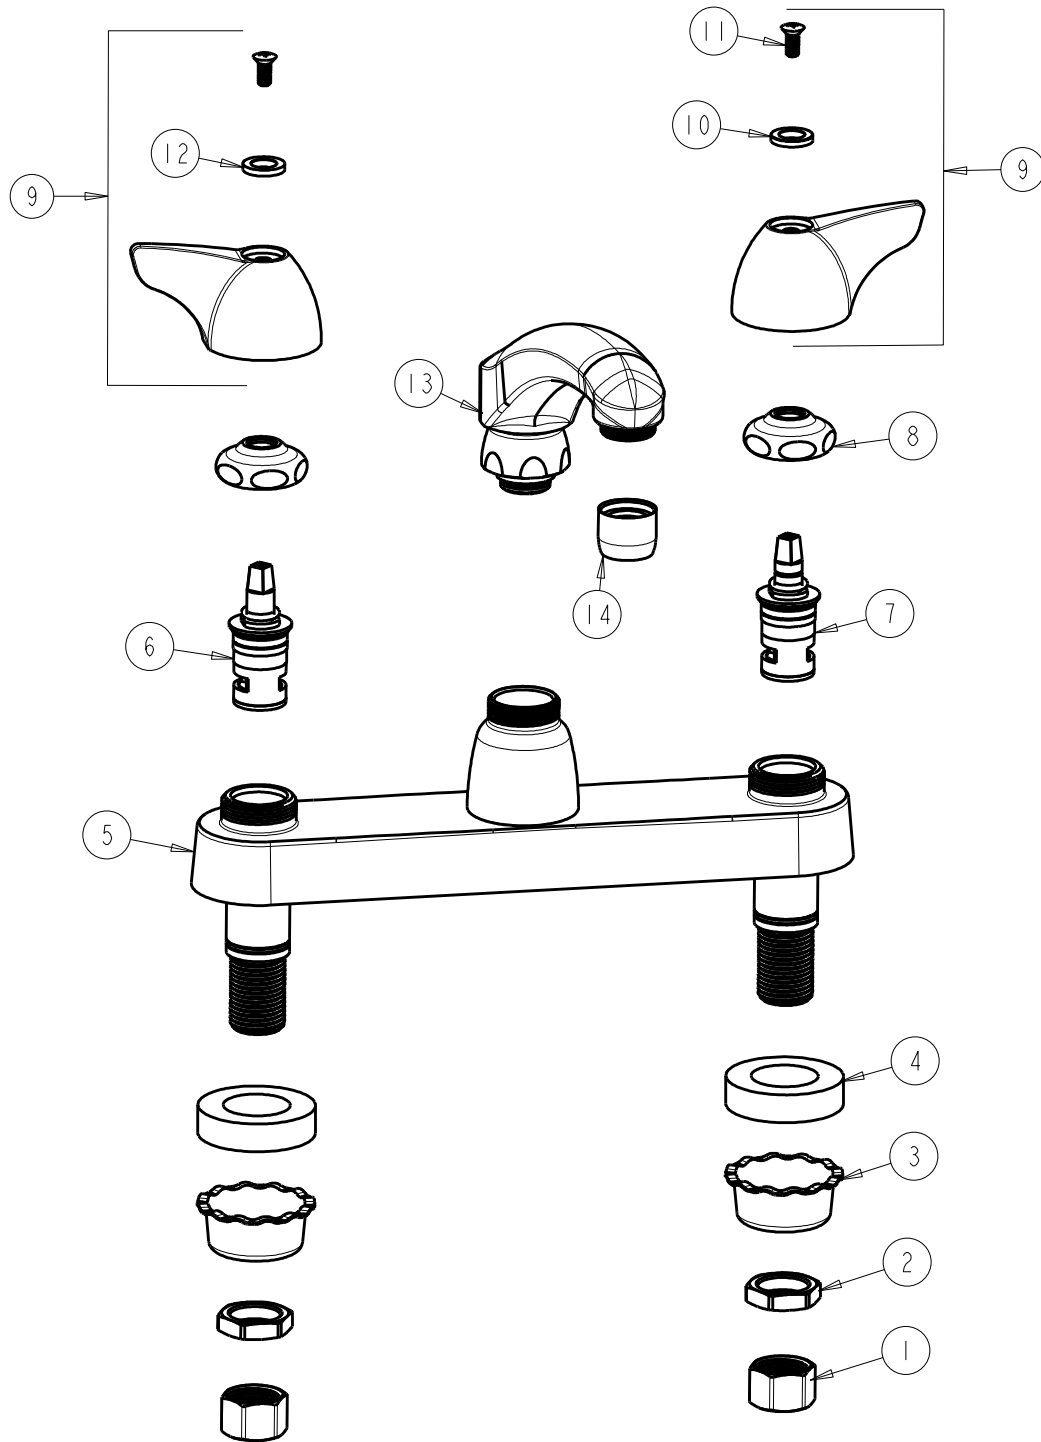

CHICAGO FAUCETS
a Geberit company

2100 South Clearwater Drive
Des Plaines, IL 60018
Phone: 847-803-5000
Fax: 847-803-5454
www.chicagofaucets.com

REPAIR PARTS

BY: JAR DATE: 10-14-11
CHK: [Signature] REV:

FITTING NO.
1100-E35XKABCP
SUBMITTED MODEL NO.

ITEM NO.

FOR TECHNICAL ASSISTANCE
1-800-TEC-TRUE (1-800-832-8783)

ITEM	PART NO.	DESCRIPTION	ITEM	PART NO.	DESCRIPTION
1	49-005JKRBF	COUPLING NUT	8	1-214JKCP	CAP
2	49-004JKRBF	LOCKNUT	9	1000-PRJKCP	WING HANDLE ASSEMBLY (PAIR)
3	1797-114JKNF	BASIN COCK WASHER	10	633-123JKNF	INDEX BUTTON (BLUE)
4	555-313JKNF	WASHER	11	420-010JKRCF	SCREW, 10-32 UNC PH 1/2
5	---	VALVE BODY (NOT SOLD SEPARATELY)	12	633-023JKNF	INDEX BUTTON (RED)
6	1-100XKJKABNF	LH CERAMIC CARTRIDGE 1/4	13	L8LESSE3JKCP	CAST SPOUT
7	1-099XKJKABNF	RH CERAMIC CARTRIDGE 1/4	14	E35JKCP	SOFTFLO AERATOR 1.5 GPM