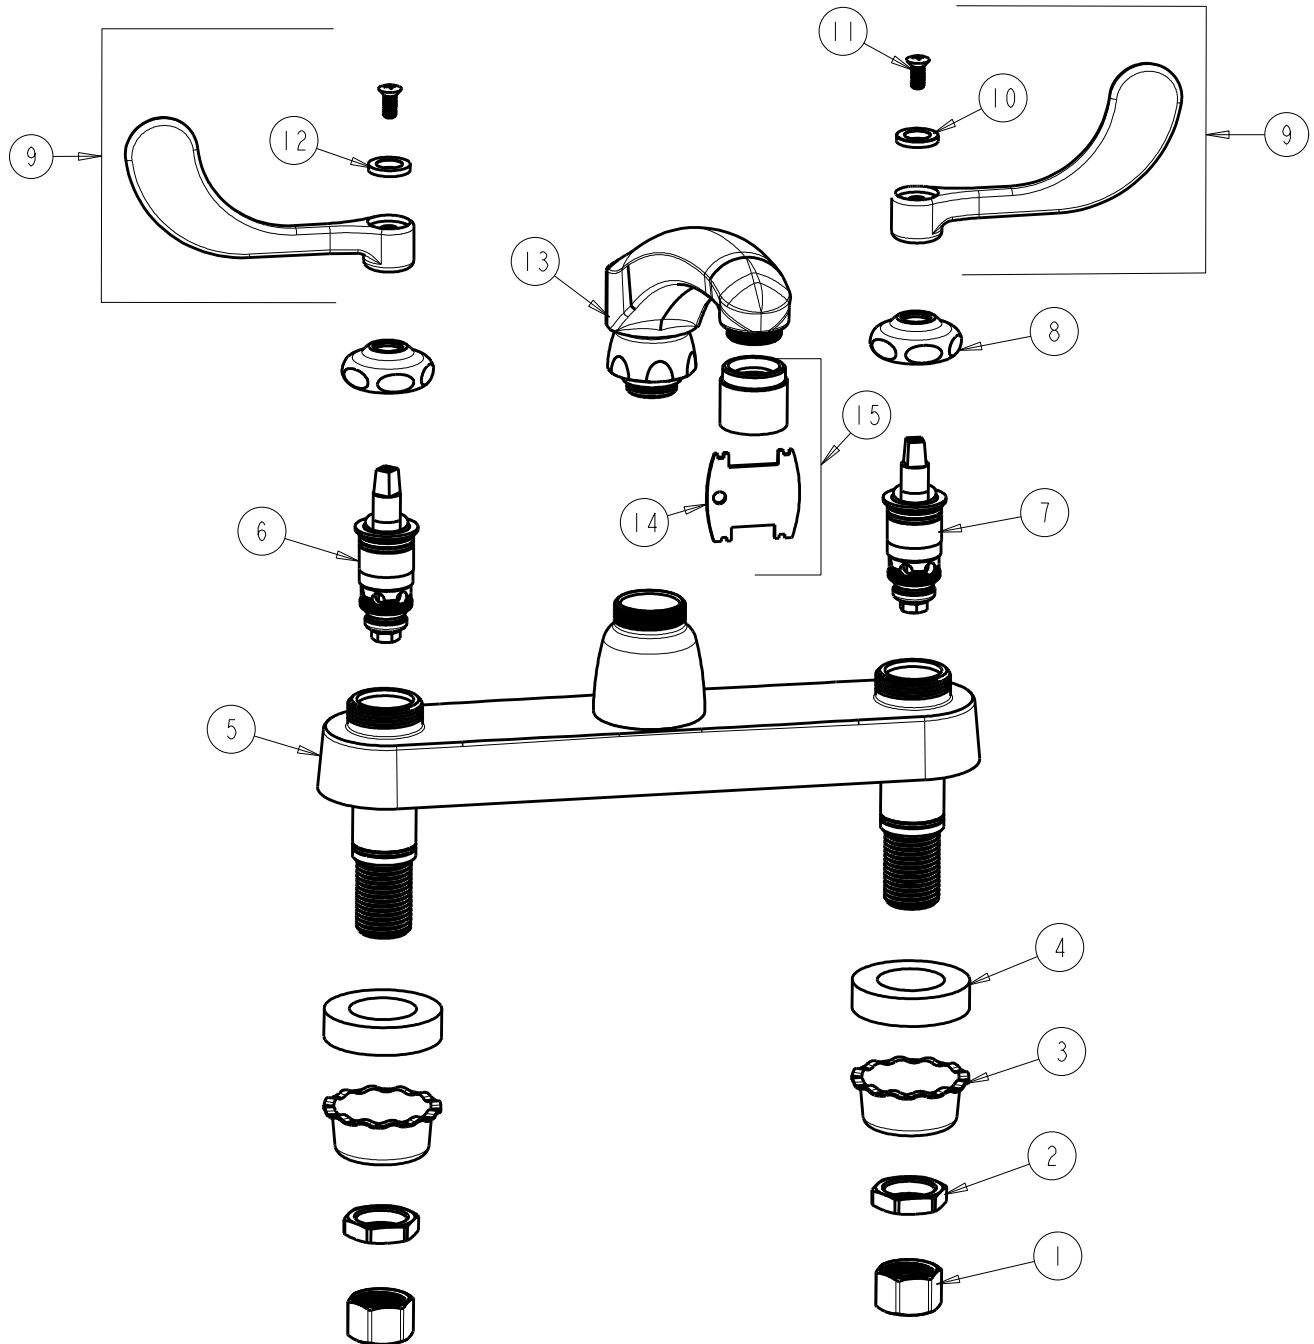

CHICAGO FAUCETS
a Geberit company

2100 South Clearwater Drive
Des Plaines, IL 60018
Phone: 847-803-5000
Fax: 847-803-5454
www.chicagofaucets.com

REPAIR PARTS

FITTING NO.

1100-E35VP317ABCP

SUBMITTED MODEL NO.

ITEM NO.

FOR TECHNICAL ASSISTANCE
1-800-TEC-TRUE (1-800-832-8783)

BY: JAR DATE: 10-14-11

CHK: *[Signature]* REV:

| ITEM | PART NO. | DESCRIPTION | ITEM | PART NO. | DESCRIPTION |
|------|---------------|----------------------------------|------|--------------|------------------------------|
| 1 | 49-005JKRBF | COUPLING NUT | 9 | 317-PRJKCP | HANDLE, 4" WRISTBLADE (PAIR) |
| 2 | 49-004JKRBF | LOCKNUT | 10 | 633-123JKNF | INDEX BUTTON (BLUE) |
| 3 | 1797-114JKNF | BASIN COCK WASHER | 11 | 420-010JKRCF | SCREW, 10-32 UNC PH 1/2 |
| 4 | 555-313JKNF | WASHER | 12 | 633-023JKNF | INDEX BUTTON (RED) |
| 5 | — | VALVE BODY (NOT SOLD SEPARATELY) | 13 | L8LESSE3JKCP | CAST SPOUT |
| 6 | 1-100XTJKABNF | QUATURN UNIT (LH) | 14 | 3-024JKRCF | KEY, VP |
| 7 | 1-099XTJKABNF | QUATURN UNIT (RH) | 15 | E35VPJKCP | SOFTFLO AERATOR 1.5GPM VR |
| 8 | 1-214JKCP | CAP | | | |