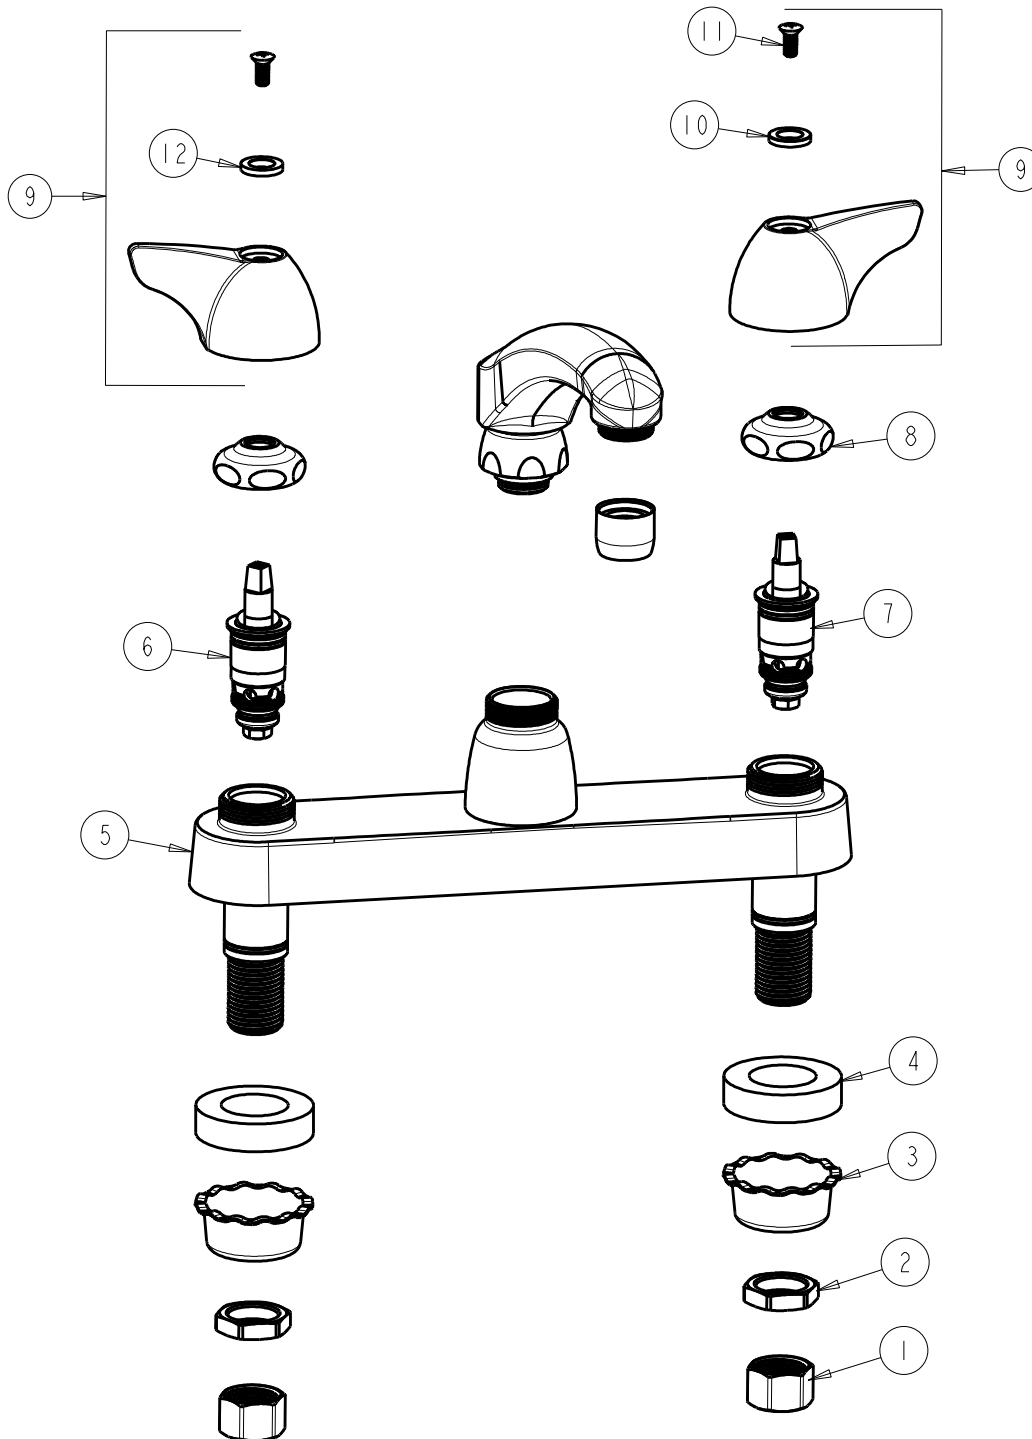

CHICAGO FAUCETS
a Geberit company

2100 South Clearwater Drive
Des Plaines, IL 60018
Phone: 847-803-5000
Fax: 847-803-5454
www.chicagofaucets.com

REPAIR PARTS

FITTING NO.

1100-E35ABCP

SUBMITTED MODEL NO.

ITEM NO.

FOR TECHNICAL ASSISTANCE
1-800-TEC-TRUE (1-800-832-8783)

BY: JAR DATE: 10-17-11

CHK: *JAR* REV:

ITEM	PART NO.	DESCRIPTION	ITEM	PART NO.	DESCRIPTION
1	49-005JKRBF	COUPLING NUT	8	1-214JKCP	CAP
2	49-004JKRBF	LOCKNUT	9	1000-PRJKCP	WING HANDLE ASSEMBLY (PAIR)
3	1797-114JKNF	BASIN COCK WASHER	10	633-123JKNF	INDEX BUTTON (BLUE)
4	555-313JKNF	WASHER	11	420-010JKRCF	SCREW, 10-32 UNC PH 1/2
5	---	VALVE BODY (NOT SOLD SEPARATELY)	12	633-023JKNF	INDEX BUTTON (RED)
6	1-100XTJKABNF	QUATURN UNIT (LH)	13	E35JKCP	SOFTFLO AERATOR 1.5 GPM
7	1-099XTJKABNF	QUATURN UNIT (RH)	14	L8LESSE3JKCP	CAST SPOUT