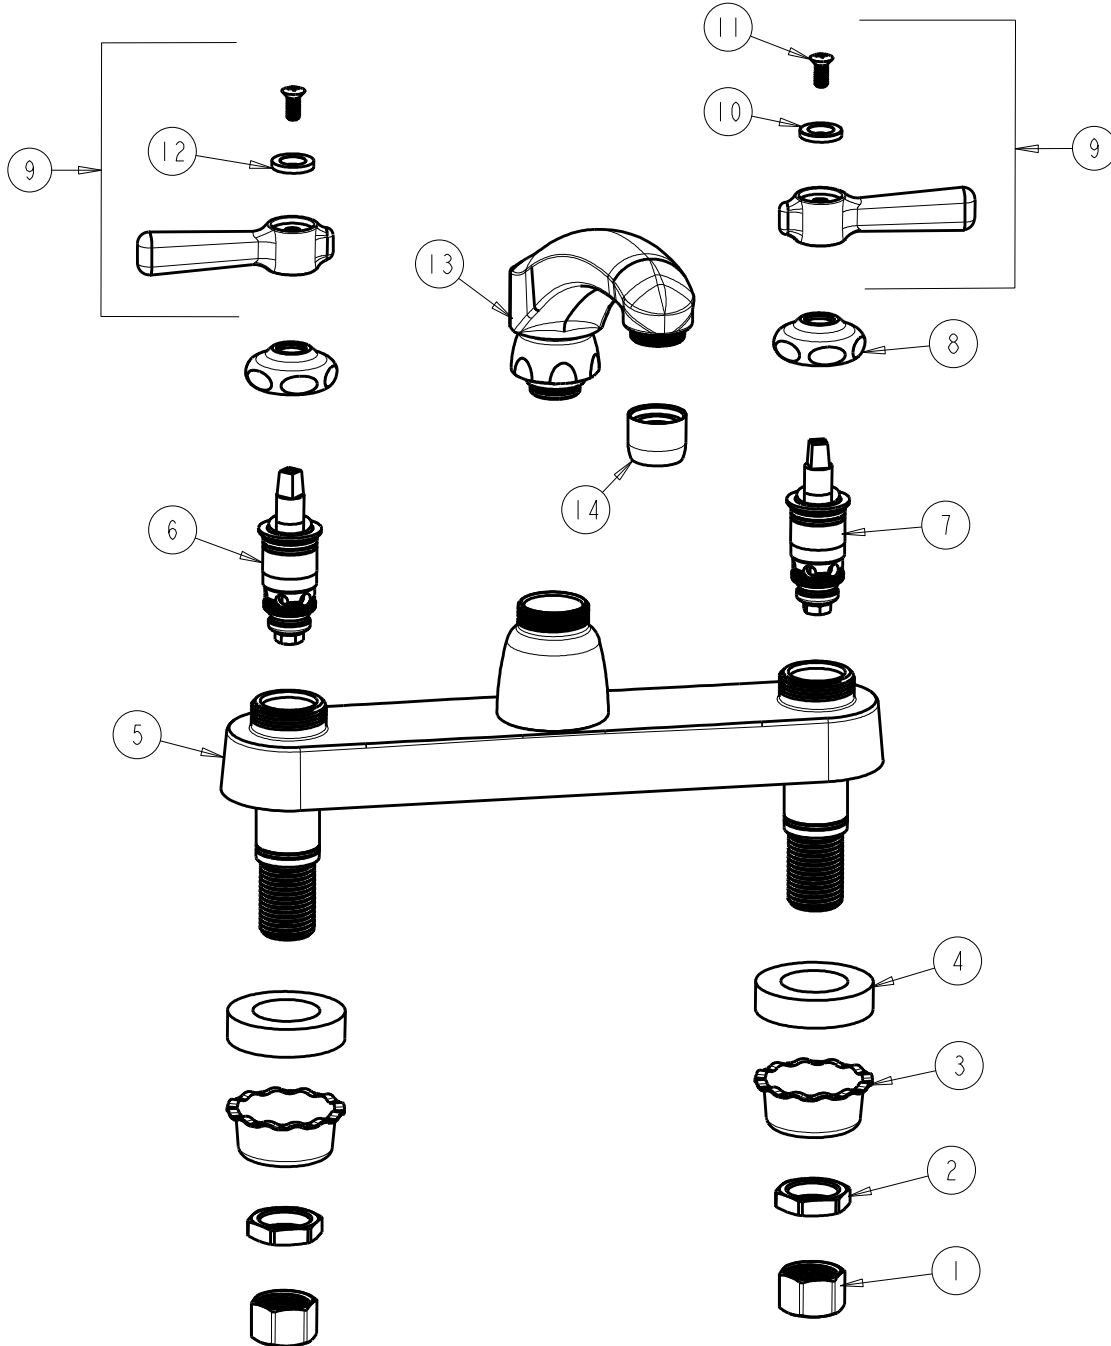

CHICAGO FAUCETS
a Geberit company

2100 South Clearwater Drive
Des Plaines, IL 60018
Phone: 847-803-5000
Fax: 847-803-5454
www.chicagofaucets.com

REPAIR PARTS

FITTING NO.

1100-E35-369ABCP

SUBMITTED MODEL NO.

BY: JAR DATE: 10-14-11

CHK: *JR* REV:

ITEM NO.

FOR TECHNICAL ASSISTANCE
1-800-TEC-TRUE (1-800-832-8783)

ITEM	PART NO.	DESCRIPTION	ITEM	PART NO.	DESCRIPTION
1	49-005JKRBF	COUPLING NUT	8	1-214JKCP	CAP
2	49-004JKRBF	LOCKNUT	9	369-PRJKCP	LEVER HANDLE ASSEMBLY (PAIR)
3	1797-114JKNF	BASIN COCK WASHER	10	633-123JKNF	INDEX BUTTON (BLUE)
4	555-313JKNF	WASHER	11	420-010JKRCF	SCREW, 10-32 UNC PH 1/2
5	—	VALVE BODY (NOT SOLD SEPARATELY)	12	633-023JKNF	INDEX BUTTON (RED)
6	1-100XTJKABNF	QUATURN UNIT (LH)	13	L8LESSE3JKCP	CAST SPOUT
7	1-099XTJKABNF	QUATURN UNIT (RH)	14	E35JKCP	SOFTFLO AERATOR 1.5 GPM